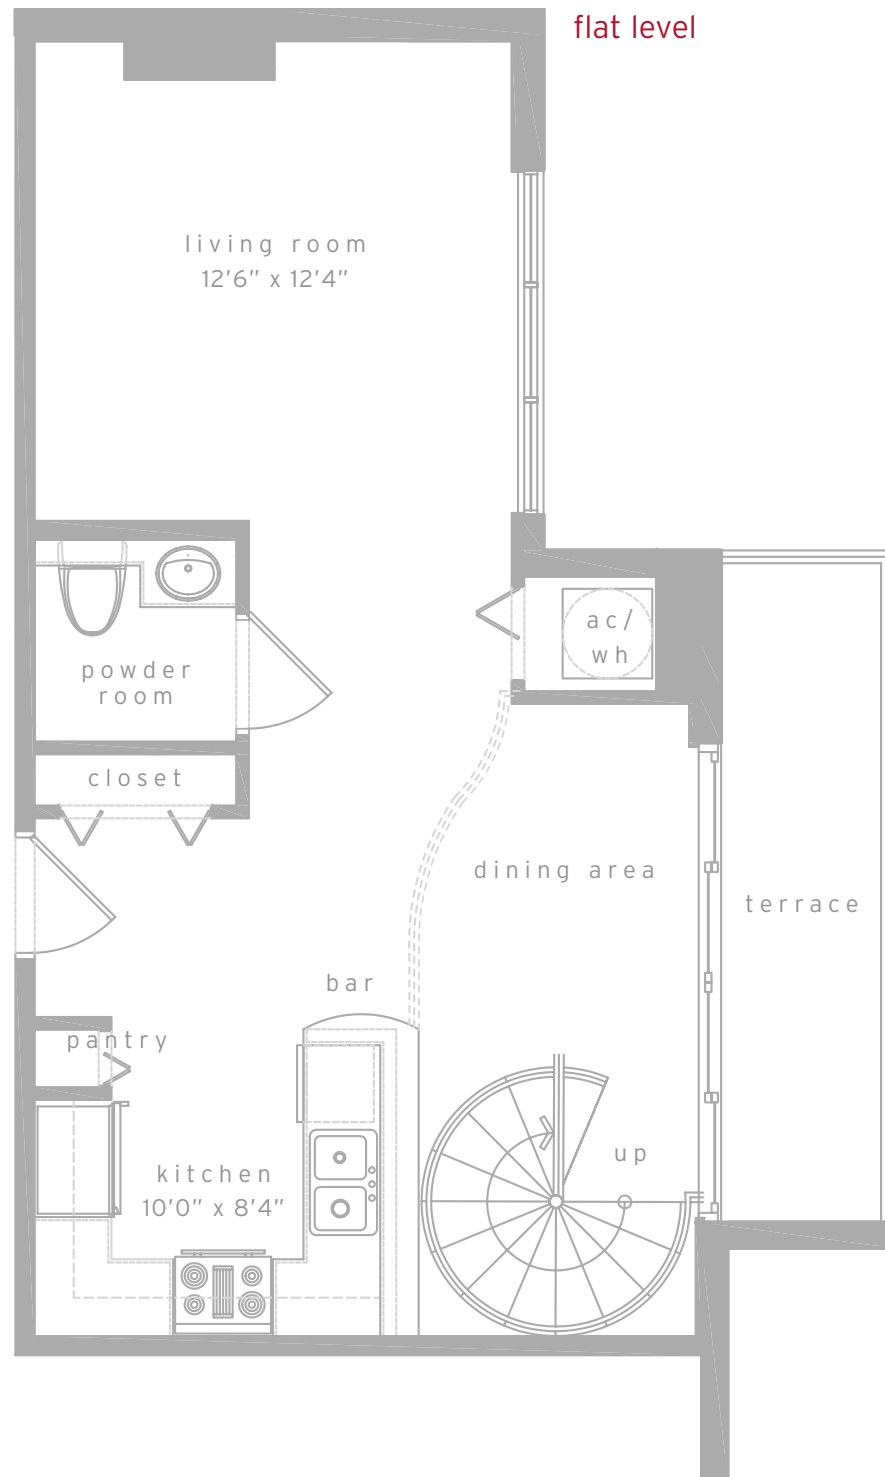

tower residences

unit a

1 bed & 1 bath

residence	605 sq.ft.	56.2 m ²
terrace	88 sq.ft.	8.2 m ²
total	693 sq.ft.	64.4 m ²

tower residences
unit b
1 bed & 1-1/2 bath

residence	797 sq.ft.	74.0 m ²
terrace	158 sq.ft.	14.7 m ²
total	955 sq.ft.	88.7 m ²

flat level

mezzanine level

loft residences

loft f
1 bed & 2 bath + den

residence	993 sq.ft.	92.3 m ²
terrace	90 sq.ft.	8.4 m ²
total	1083 sq.ft.	100.7 m ²

city view

biscayne bay

flat level

mezzanine level

loft residences

loft g

1 bed & 1-1/2 bath

residence	958 sq.ft.	89.0 m ²
terrace	91 sq.ft.	8.4 m ²
total	1049 sq.ft.	97.4 m ²

city view

loft residences

loft h

1 bed & 1-1/2 bath + den

residence	959 sq.ft.	89.0 m ²
terrace	187 sq.ft.	17.4 m ²
total	1146 sq.ft.	106.4 m²

loft residences

loft i

1 bed & 1-1/2 bath + den

residence	952 sq.ft.	88.5 m ²
terrace	80 sq.ft.	7.4 m ²
total	1032 sq.ft.	95.9 m ²