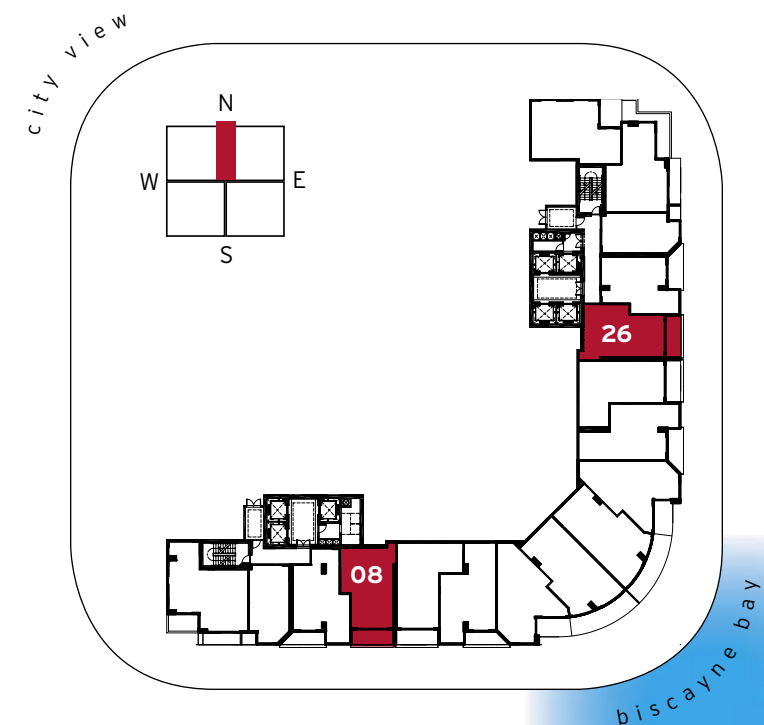

flat level

mezzanine level

loft residences
loft b
1 bed & 1-1/2 bath

residence	698 sq.ft.	64.8 m ²
terrace	26 sq.ft.	2.4 m ²
total	724 sq.ft.	67.2 m ²

flat level

mezzanine level

loft residences

loft c

1 bed & 1-1/2 bath

residence	886 sq.ft.	82.3 m ²
terrace	90 sq.ft.	8.4 m ²
total	976 sq.ft.	90.7 m ²

city view

biscayne bay

flat level

mezzanine level

loft residences

loft d

1 bed & 1-1/2 bath + den

residence	857 sq.ft.	80.6 m ²
terrace	110 sq.ft.	10.2 m ²
total	967 sq.ft.	90.8 m ²

loft residences

loft e
1 bed & 1-1/2 bath + den

residence	886 sq.ft.	82.3 m ²
terrace	110 sq.ft.	10.2 m ²
total	996 sq.ft.	92.5 m ²

flat level

mezzanine level

loft residences

loft f
1 bed & 2 bath + den

residence	993 sq.ft.	92.3 m ²
terrace	90 sq.ft.	8.4 m ²
total	1083 sq.ft.	100.7 m ²

city view

biscayne bay

flat level