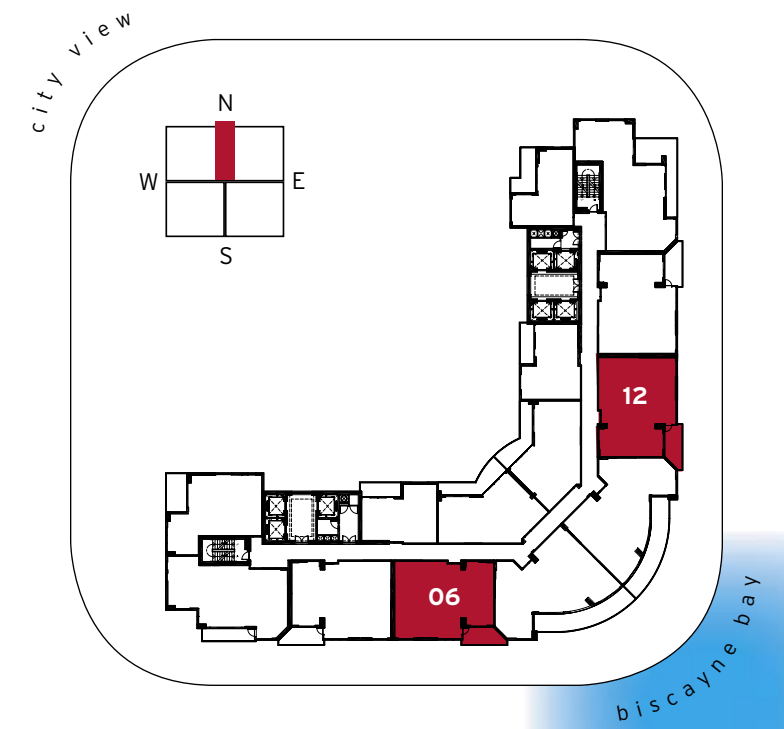

tower residences

unit a

1 bed & 1 bath

residence	605 sq.ft.	56.2 m ²
terrace	88 sq.ft.	8.2 m ²
total	693 sq.ft.	64.4 m ²

tower residences
unit b
1 bed & 1-1/2 bath

residence	797 sq.ft.	74.0 m ²
terrace	158 sq.ft.	14.7 m ²
total	955 sq.ft.	88.7 m ²

tower residences
unit c
1 bed & 1-1/2 bath

residence	897 sq.ft.	83.3 m ²
terrace	120 sq.ft.	11.2 m ²
total	1017 sq.ft.	94.5 m²

tower residences
unit d
1 bed & 1 bath

residence	592 sq.ft.	55.0 m ²
terrace	128 sq.ft.	11.9 m ²
total	720 sq.ft.	66.9 m²

tower residences
unit e
2 bed & 2 bath

residence	1134 sq.ft.	105.4 m ²
terrace	109 sq.ft.	10.1 m ²
total	1243 sq.ft.	115.5 m²

**tower residences
unit e (reversed)
2 bed & 2 bath**

residence	1119 sq.ft.	104.0 m ²
terrace	109 sq.ft.	10.1 m ²
total	1228 sq.ft.	114.1 m²

tower residences
unit f
2 bed & 2 bath

residence	1160 sq.ft.	107.8 m ²
terrace	102 sq.ft.	9.5 m ²
total	1262 sq.ft.	117.2 m²

tower residences
unit g
2 bed & 2 bath

residence	1201 sq.ft.	111.6 m ²
terrace	273 sq.ft.	25.4 m ²
total	1474 sq.ft.	137.0 m²