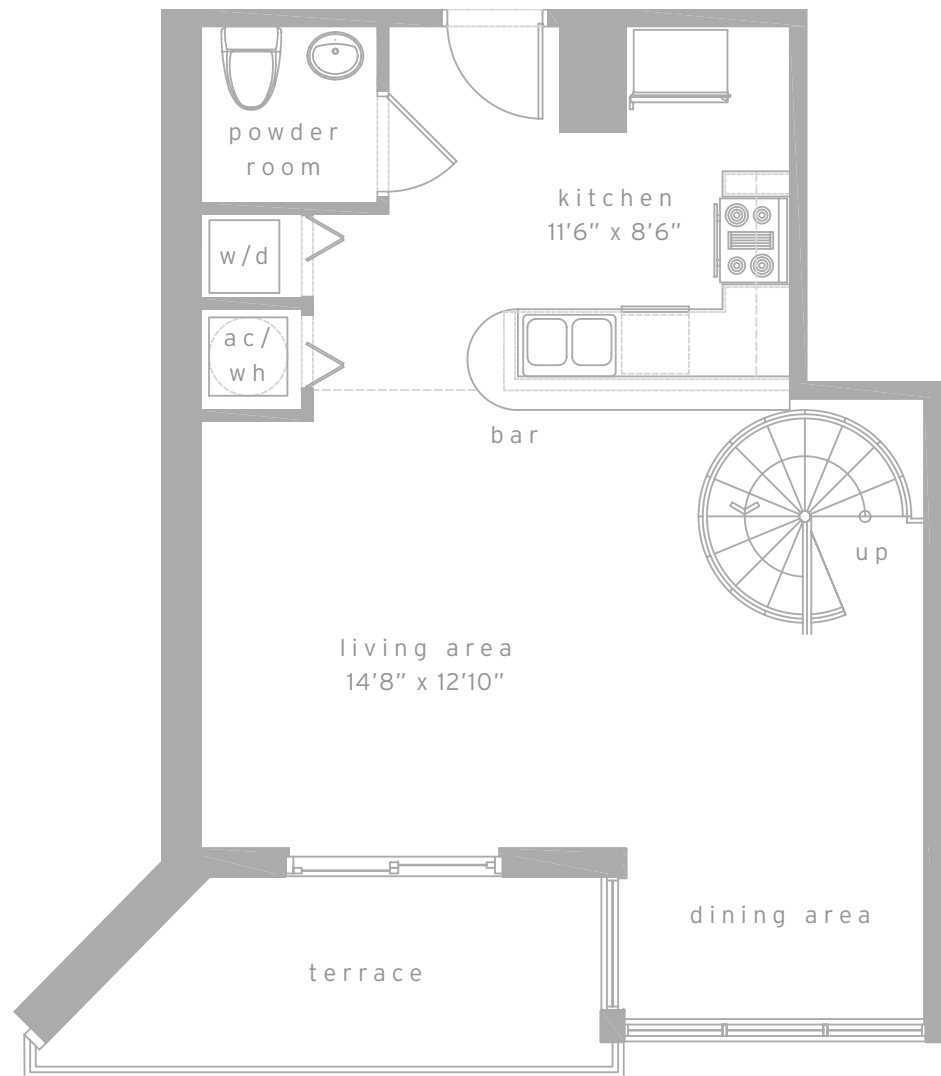

tower residences
unit f
2 bed & 2 bath

residence	1160 sq.ft.	107.8 m ²
terrace	102 sq.ft.	9.5 m ²
total	1262 sq.ft.	117.2 m²

tower residences
unit g
2 bed & 2 bath

residence	1201 sq.ft.	111.6 m ²
terrace	273 sq.ft.	25.4 m ²
total	1474 sq.ft.	137.0 m²

tower residences
unit h
2 bed & 2 bath

residence	1268 sq.ft.	117.8 m ²
terrace	247 sq.ft.	22.9 m ²
total	1515 sq.ft.	140.7 m²

loft residences

loft a
2 bed & 2-1/2 bath

residence	1354 sq.ft.	125.8 m ²
terrace	74 sq.ft.	6.8 m ²
total	1428 sq.ft.	132.6 m²

flat level

mezzanine level

loft residences
loft b
1 bed & 1-1/2 bath

residence	698 sq.ft.	64.8 m ²
terrace	26 sq.ft.	2.4 m ²
total	724 sq.ft.	67.2 m ²

flat level

mezzanine level

loft residences

loft c

1 bed & 1-1/2 bath

residence	886 sq.ft.	82.3 m ²
terrace	90 sq.ft.	8.4 m ²
total	976 sq.ft.	90.7 m ²

city view

biscayne bay

flat level

mezzanine level

loft residences

loft d