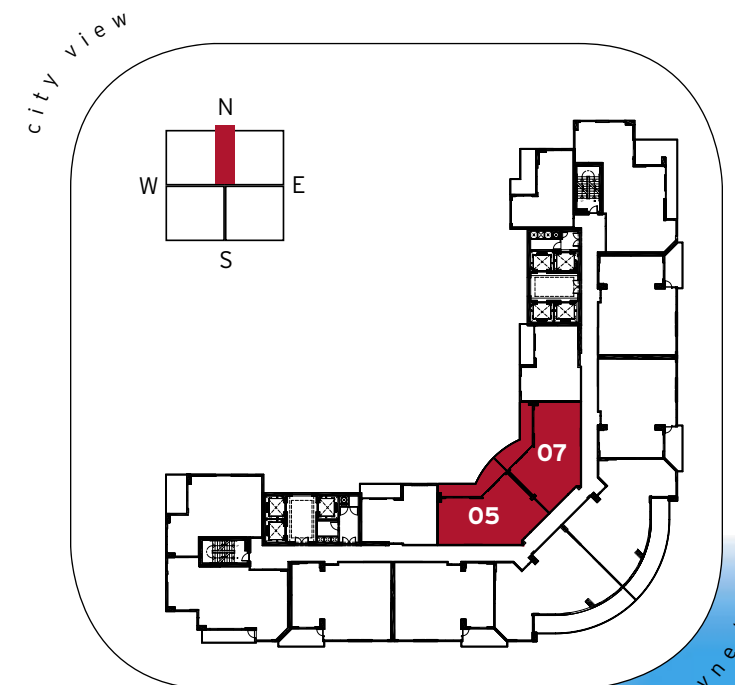

tower residences

unit a

1 bed & 1 bath

residence	605 sq.ft.	56.2 m ²
terrace	88 sq.ft.	8.2 m ²
total	693 sq.ft.	64.4 m ²

tower residences
unit b
1 bed & 1-1/2 bath

residence	797 sq.ft.	74.0 m ²
terrace	158 sq.ft.	14.7 m ²
total	955 sq.ft.	88.7 m ²

tower residences
unit c
1 bed & 1-1/2 bath

residence	897 sq.ft.	83.3 m ²
terrace	120 sq.ft.	11.2 m ²
total	1017 sq.ft.	94.5 m²

tower residences
unit d
1 bed & 1 bath

residence	592 sq.ft.	55.0 m ²
terrace	128 sq.ft.	11.9 m ²
total	720 sq.ft.	66.9 m²

tower residences
unit e
2 bed & 2 bath

residence	1134 sq.ft.	105.4 m ²
terrace	109 sq.ft.	10.1 m ²
total	1243 sq.ft.	115.5 m²

**tower residences
unit e (reversed)
2 bed & 2 bath**

residence	1119 sq.ft.	104.0 m ²
terrace	109 sq.ft.	10.1 m ²
total	1228 sq.ft.	114.1 m²

tower residences
unit f
2 bed & 2 bath

residence	1160 sq.ft.	107.8 m ²
terrace	102 sq.ft.	9.5 m ²
total	1262 sq.ft.	117.2 m²

tower residences
unit g
2 bed & 2 bath

residence	1201 sq.ft.	111.6 m ²
terrace	273 sq.ft.	25.4 m ²
total	1474 sq.ft.	137.0 m²