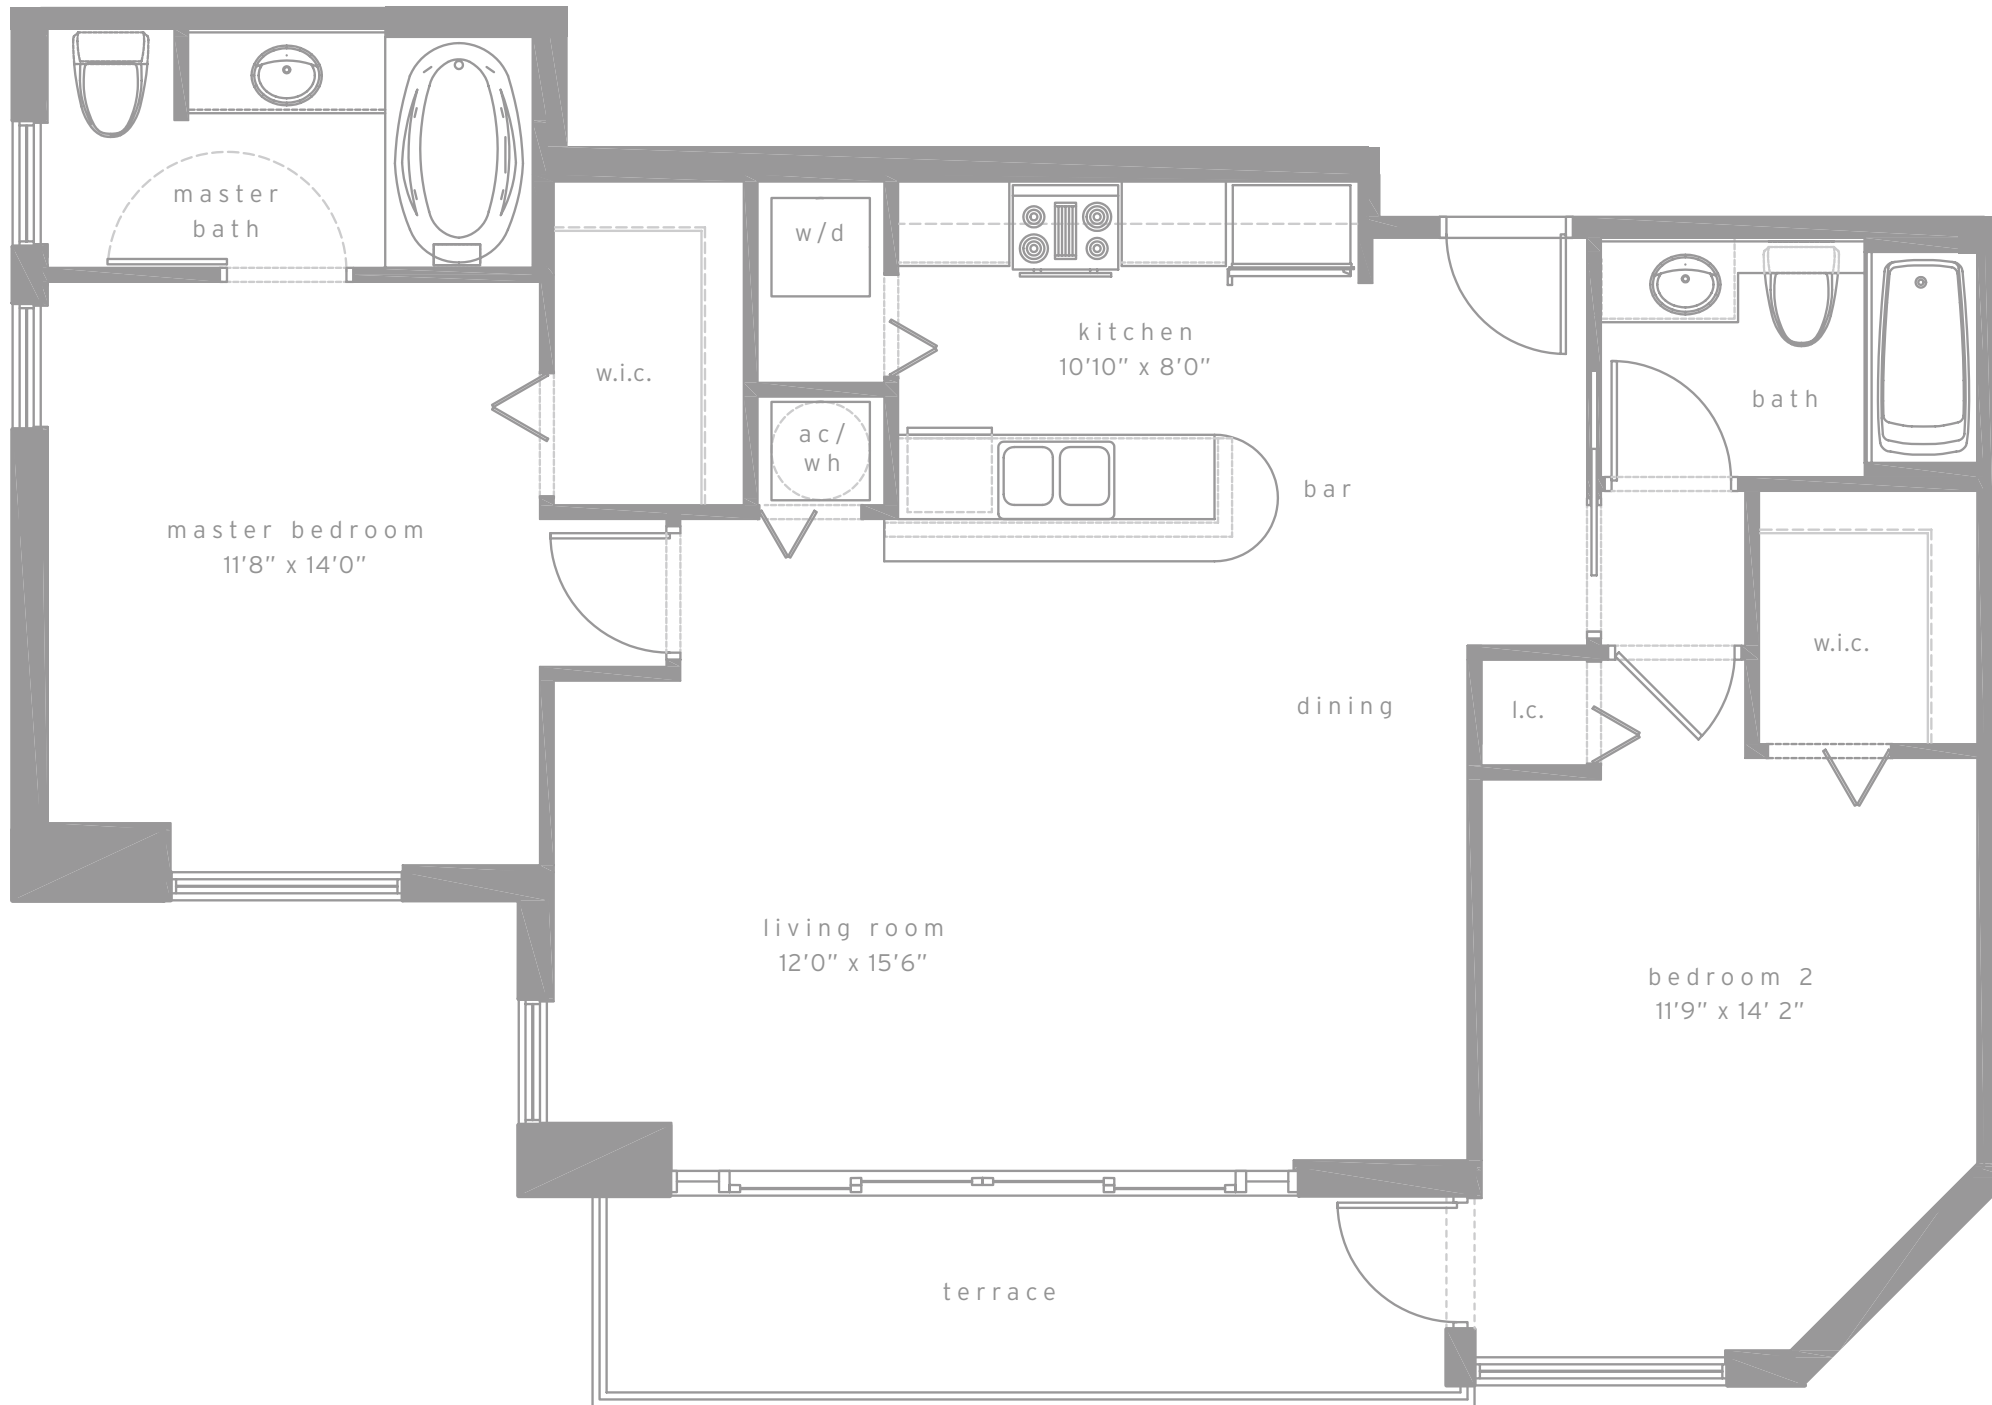

tower residences

unit a

1 bed & 1 bath

residence	605 sq.ft.	56.2 m ²
terrace	88 sq.ft.	8.2 m ²
total	693 sq.ft.	64.4 m ²

tower residences
unit b
1 bed & 1-1/2 bath

residence	797 sq.ft.	74.0 m ²
terrace	158 sq.ft.	14.7 m ²
total	955 sq.ft.	88.7 m ²

tower residences
unit c
1 bed & 1-1/2 bath

residence	897 sq.ft.	83.3 m ²
terrace	120 sq.ft.	11.2 m ²
total	1017 sq.ft.	94.5 m²

tower residences
unit d
1 bed & 1 bath

residence	592 sq.ft.	55.0 m ²
terrace	128 sq.ft.	11.9 m ²
total	720 sq.ft.	66.9 m²

tower residences
unit e
2 bed & 2 bath

residence	1134 sq.ft.	105.4 m ²
terrace	109 sq.ft.	10.1 m ²
total	1243 sq.ft.	115.5 m²

**tower residences
unit e (reversed)
2 bed & 2 bath**

residence	1119 sq.ft.	104.0 m ²
terrace	109 sq.ft.	10.1 m ²
total	1228 sq.ft.	114.1 m²

tower residences
unit f
2 bed & 2 bath

residence	1160 sq.ft.	107.8 m ²
terrace	102 sq.ft.	9.5 m ²
total	1262 sq.ft.	117.2 m²

tower residences
unit g
2 bed & 2 bath

residence	1201 sq.ft.	111.6 m ²
terrace	273 sq.ft.	25.4 m ²
total	1474 sq.ft.	137.0 m²