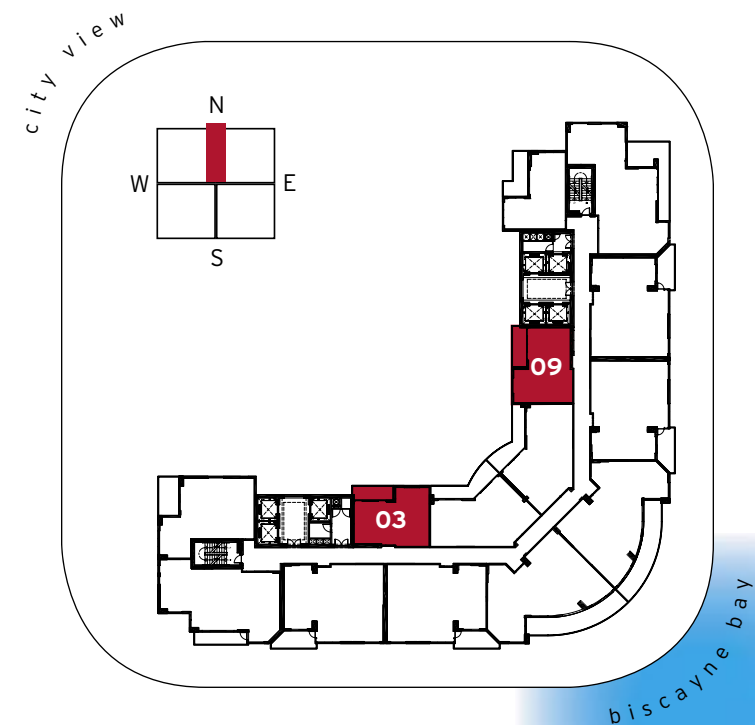

tower residences

unit a

1 bed & 1 bath

residence	605 sq.ft.	56.2 m ²
terrace	88 sq.ft.	8.2 m ²
total	693 sq.ft.	64.4 m ²

tower residences
unit b
1 bed & 1-1/2 bath

residence	797 sq.ft.	74.0 m ²
terrace	158 sq.ft.	14.7 m ²
total	955 sq.ft.	88.7 m ²

tower residences
unit c
1 bed & 1-1/2 bath

residence	897 sq.ft.	83.3 m ²
terrace	120 sq.ft.	11.2 m ²
total	1017 sq.ft.	94.5 m²

tower residences
unit d
1 bed & 1 bath

residence	592 sq.ft.	55.0 m ²
terrace	128 sq.ft.	11.9 m ²
total	720 sq.ft.	66.9 m²

tower residences
unit e
2 bed & 2 bath

residence	1134 sq.ft.	105.4 m ²
terrace	109 sq.ft.	10.1 m ²
total	1243 sq.ft.	115.5 m²

**tower residences
unit e (reversed)
2 bed & 2 bath**

residence	1119 sq.ft.	104.0 m ²
terrace	109 sq.ft.	10.1 m ²
total	1228 sq.ft.	114.1 m²

tower residences
unit f
2 bed & 2 bath

residence	1160 sq.ft.	107.8 m ²
terrace	102 sq.ft.	9.5 m ²
total	1262 sq.ft.	117.2 m²

tower residences
unit g
2 bed & 2 bath

residence	1201 sq.ft.	111.6 m ²
terrace	273 sq.ft.	25.4 m ²
total	1474 sq.ft.	137.0 m²