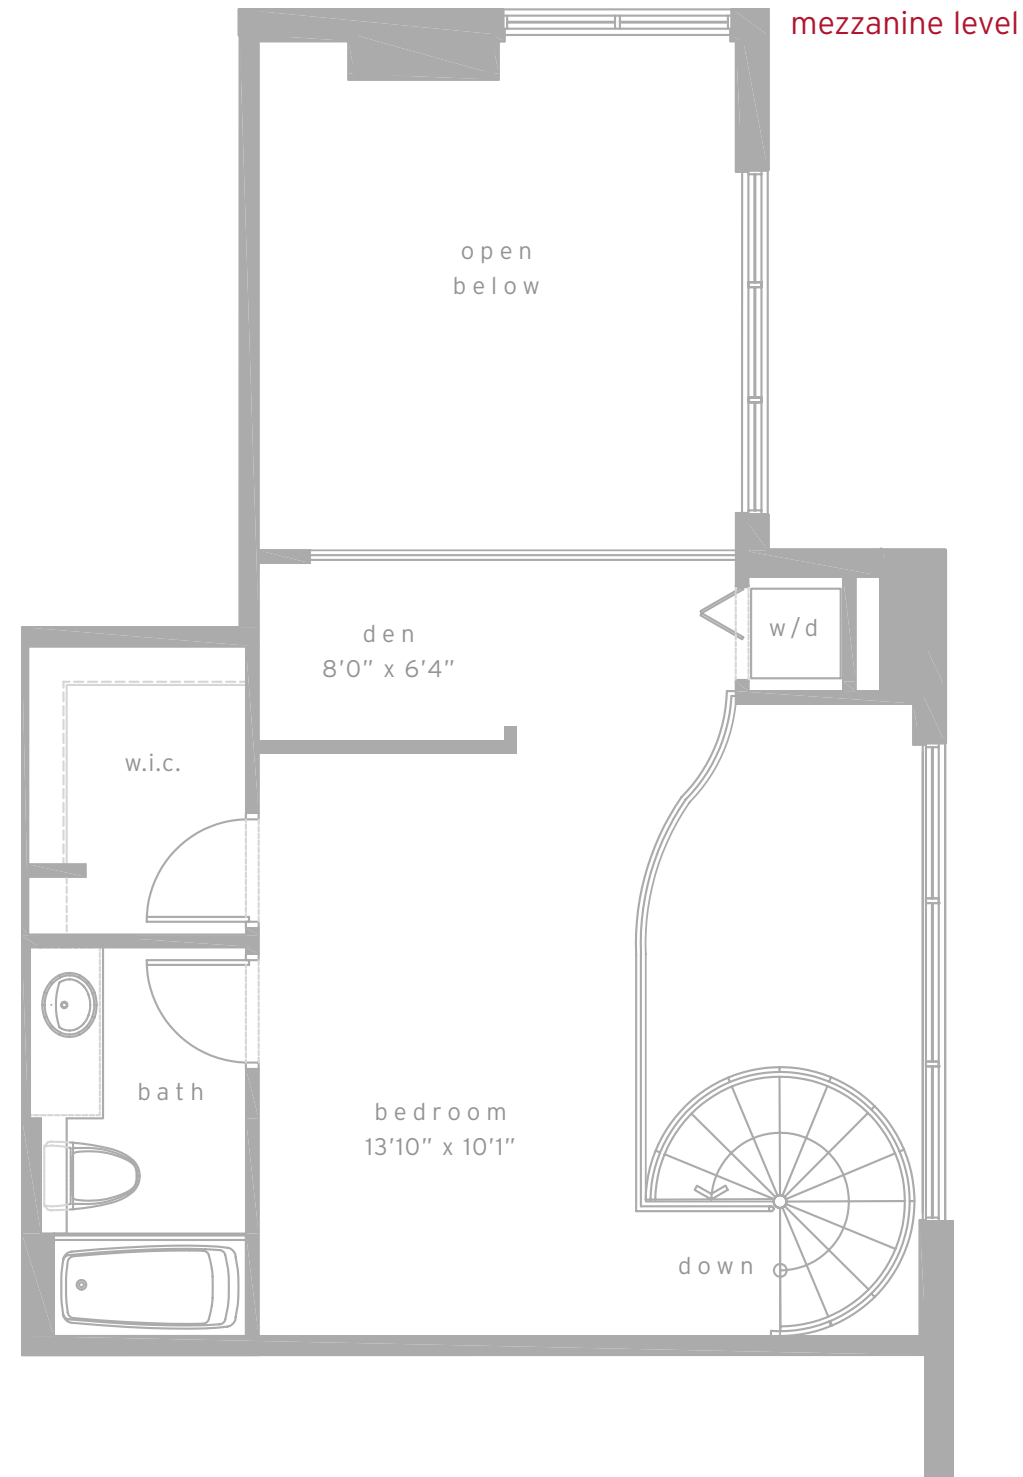

tower residences

unit a

1 bed & 1 bath

residence	605 sq.ft.	56.2 m ²
terrace	88 sq.ft.	8.2 m ²
total	693 sq.ft.	64.4 m ²

tower residences
unit b
1 bed & 1-1/2 bath

residence	797 sq.ft.	74.0 m ²
terrace	158 sq.ft.	14.7 m ²
total	955 sq.ft.	88.7 m ²

flat level

mezzanine level

loft residences

loft f
1 bed & 2 bath + den

residence	993 sq.ft.	92.3 m ²
terrace	90 sq.ft.	8.4 m ²
total	1083 sq.ft.	100.7 m ²

city view

biscayne bay

flat level

mezzanine level

loft residences

loft g

1 bed & 1-1/2 bath

residence	958 sq.ft.	89.0 m ²
terrace	91 sq.ft.	8.4 m ²
total	1049 sq.ft.	97.4 m ²

city view

loft residences

loft h

1 bed & 1-1/2 bath + den

residence	959 sq.ft.	89.0 m ²
terrace	187 sq.ft.	17.4 m ²
total	1146 sq.ft.	106.4 m²

loft residences

loft i

1 bed & 1-1/2 bath + den

residence	952 sq.ft.	88.5 m ²
terrace	80 sq.ft.	7.4 m ²
total	1032 sq.ft.	95.9 m ²