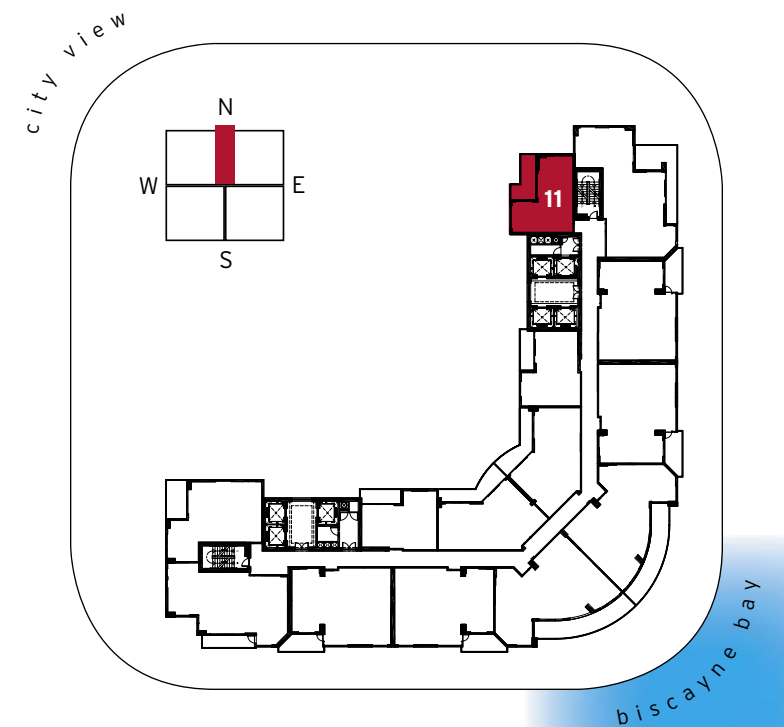

tower residences

unit a

1 bed & 1 bath

residence	605 sq.ft.	56.2 m ²
terrace	88 sq.ft.	8.2 m ²
total	693 sq.ft.	64.4 m ²

tower residences
unit b
1 bed & 1-1/2 bath

residence	797 sq.ft.	74.0 m ²
terrace	158 sq.ft.	14.7 m ²
total	955 sq.ft.	88.7 m ²

tower residences
unit c
1 bed & 1-1/2 bath

residence	897 sq.ft.	83.3 m ²
terrace	120 sq.ft.	11.2 m ²
total	1017 sq.ft.	94.5 m²

tower residences
unit d
1 bed & 1 bath

residence	592 sq.ft.	55.0 m ²
terrace	128 sq.ft.	11.9 m ²
total	720 sq.ft.	66.9 m²

tower residences
unit e
2 bed & 2 bath

residence	1134 sq.ft.	105.4 m ²
terrace	109 sq.ft.	10.1 m ²
total	1243 sq.ft.	115.5 m²

**tower residences
unit e (reversed)
2 bed & 2 bath**

residence	1119 sq.ft.	104.0 m ²
terrace	109 sq.ft.	10.1 m ²
total	1228 sq.ft.	114.1 m²

tower residences
unit f
2 bed & 2 bath

residence	1160 sq.ft.	107.8 m ²
terrace	102 sq.ft.	9.5 m ²
total	1262 sq.ft.	117.2 m²

tower residences
unit g
2 bed & 2 bath

residence	1201 sq.ft.	111.6 m ²
terrace	273 sq.ft.	25.4 m ²
total	1474 sq.ft.	137.0 m²