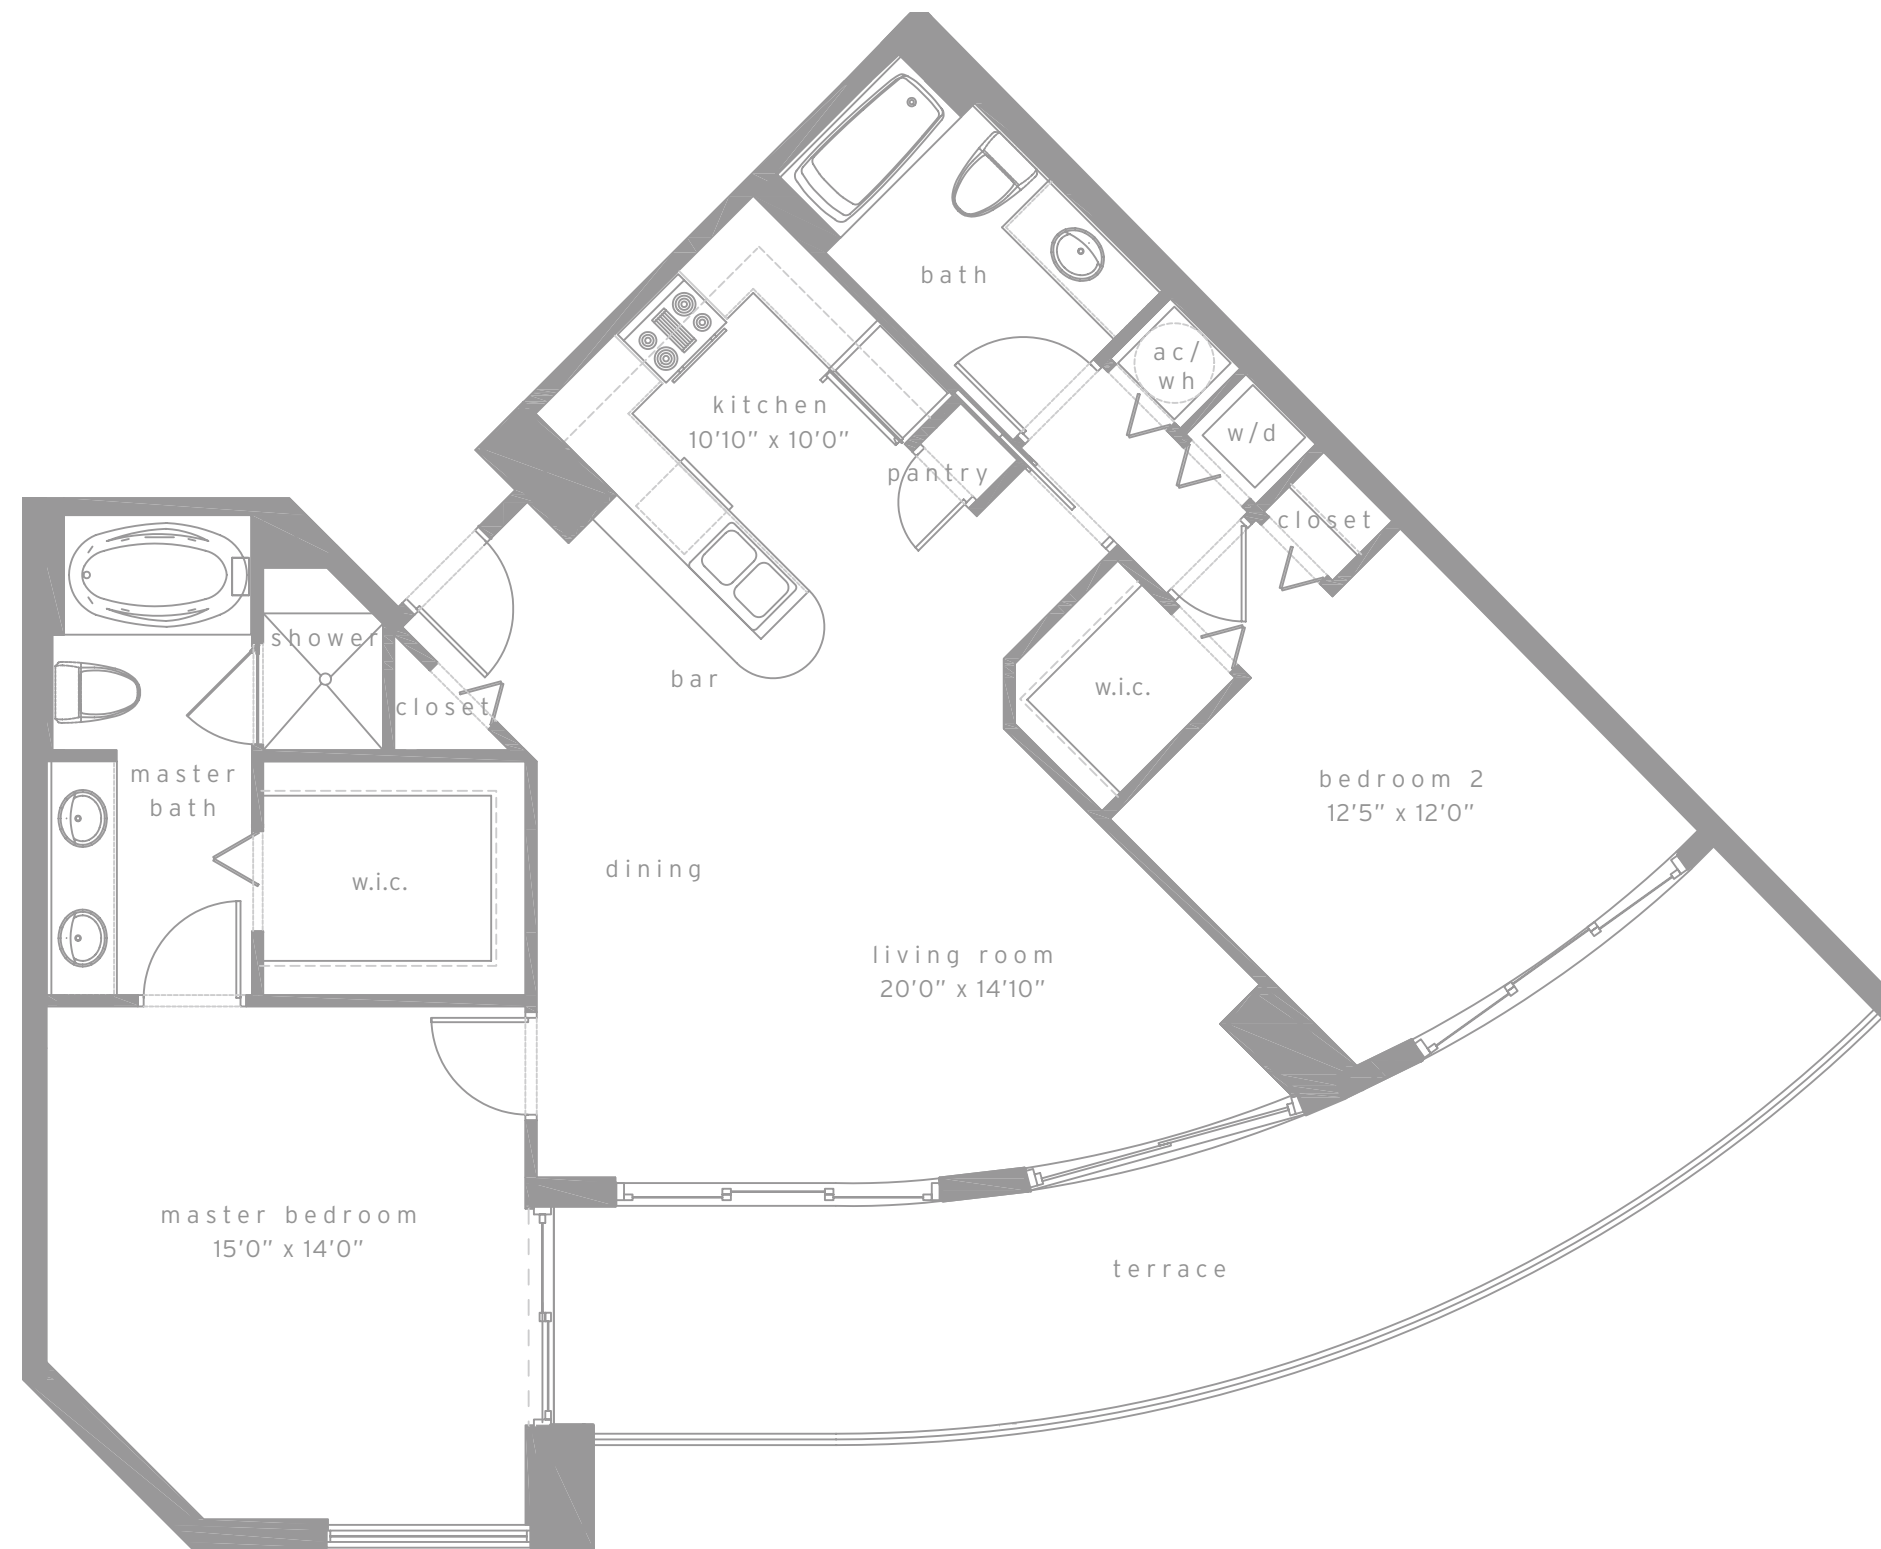

tower residences

unit a

1 bed & 1 bath

residence	605 sq.ft.	56.2 m ²
terrace	88 sq.ft.	8.2 m ²
total	693 sq.ft.	64.4 m ²

tower residences
unit b
1 bed & 1-1/2 bath

residence	797 sq.ft.	74.0 m ²
terrace	158 sq.ft.	14.7 m ²
total	955 sq.ft.	88.7 m ²

tower residences
unit c
1 bed & 1-1/2 bath

residence	897 sq.ft.	83.3 m ²
terrace	120 sq.ft.	11.2 m ²
total	1017 sq.ft.	94.5 m²

tower residences
unit d
1 bed & 1 bath

residence	592 sq.ft.	55.0 m ²
terrace	128 sq.ft.	11.9 m ²
total	720 sq.ft.	66.9 m²

tower residences
unit e
2 bed & 2 bath

residence	1134 sq.ft.	105.4 m ²
terrace	109 sq.ft.	10.1 m ²
total	1243 sq.ft.	115.5 m²

**tower residences
unit e (reversed)
2 bed & 2 bath**

residence	1119 sq.ft.	104.0 m ²
terrace	109 sq.ft.	10.1 m ²
total	1228 sq.ft.	114.1 m²

tower residences
unit f
2 bed & 2 bath

residence	1160 sq.ft.	107.8 m ²
terrace	102 sq.ft.	9.5 m ²
total	1262 sq.ft.	117.2 m²

tower residences
unit g
2 bed & 2 bath

residence	1201 sq.ft.	111.6 m ²
terrace	273 sq.ft.	25.4 m ²
total	1474 sq.ft.	137.0 m²