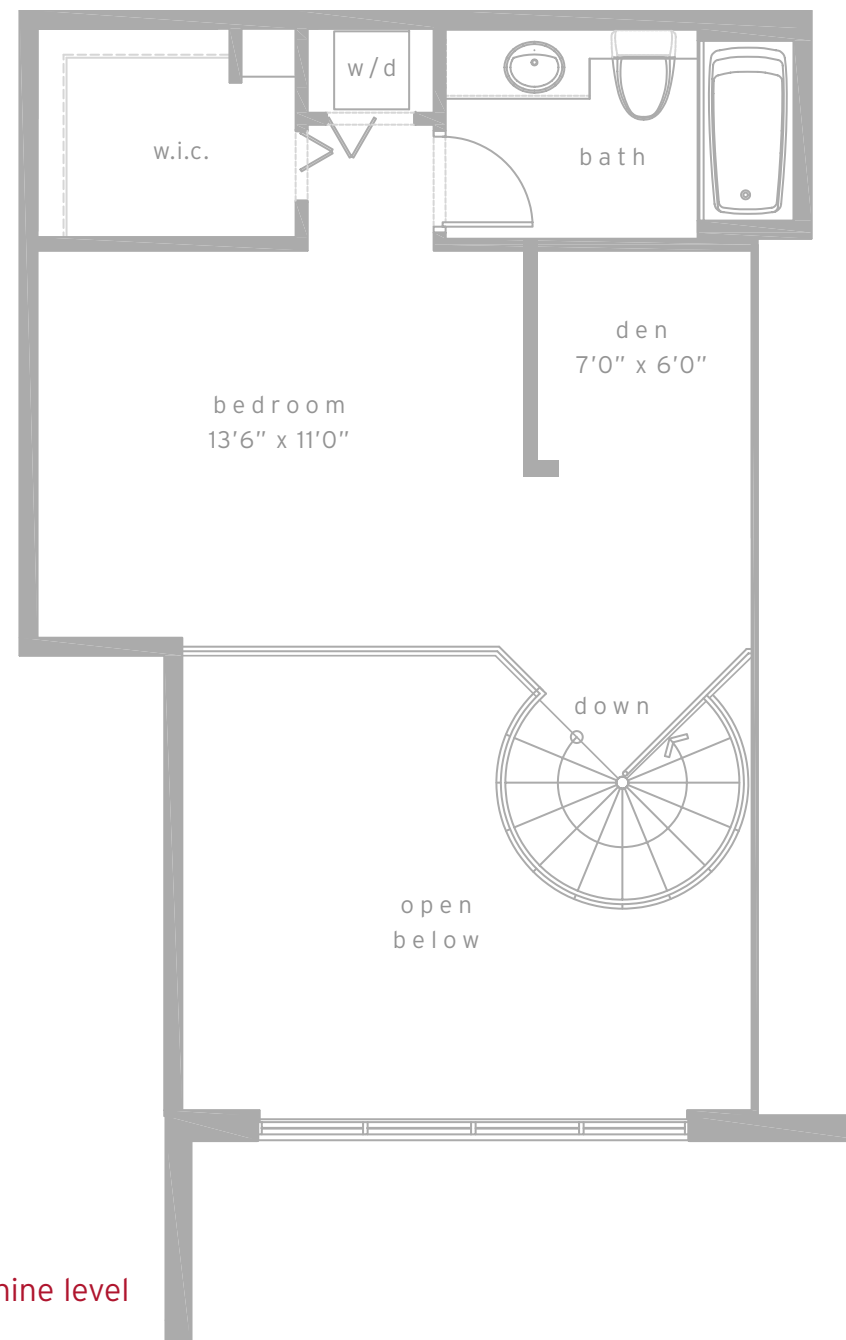

flat level

mezzanine level

loft residences
loft b
1 bed & 1-1/2 bath

residence	698 sq.ft.	64.8 m ²
terrace	26 sq.ft.	2.4 m ²
total	724 sq.ft.	67.2 m ²

flat level

mezzanine level

loft residences

loft c

1 bed & 1-1/2 bath

residence	886 sq.ft.	82.3 m ²
terrace	90 sq.ft.	8.4 m ²
total	976 sq.ft.	90.7 m ²

city view

biscayne bay

flat level

mezzanine level

loft residences

loft d

1 bed & 1-1/2 bath + den

residence	857 sq.ft.	80.6 m ²
terrace	110 sq.ft.	10.2 m ²
total	967 sq.ft.	90.8 m ²

loft residences

loft e
1 bed & 1-1/2 bath + den

residence	886 sq.ft.	82.3 m ²
terrace	110 sq.ft.	10.2 m ²
total	996 sq.ft.	92.5 m ²

flat level

mezzanine level

loft residences

loft f
1 bed & 2 bath + den

residence	993 sq.ft.	92.3 m ²
terrace	90 sq.ft.	8.4 m ²
total	1083 sq.ft.	100.7 m ²

city view

biscayne bay

flat level