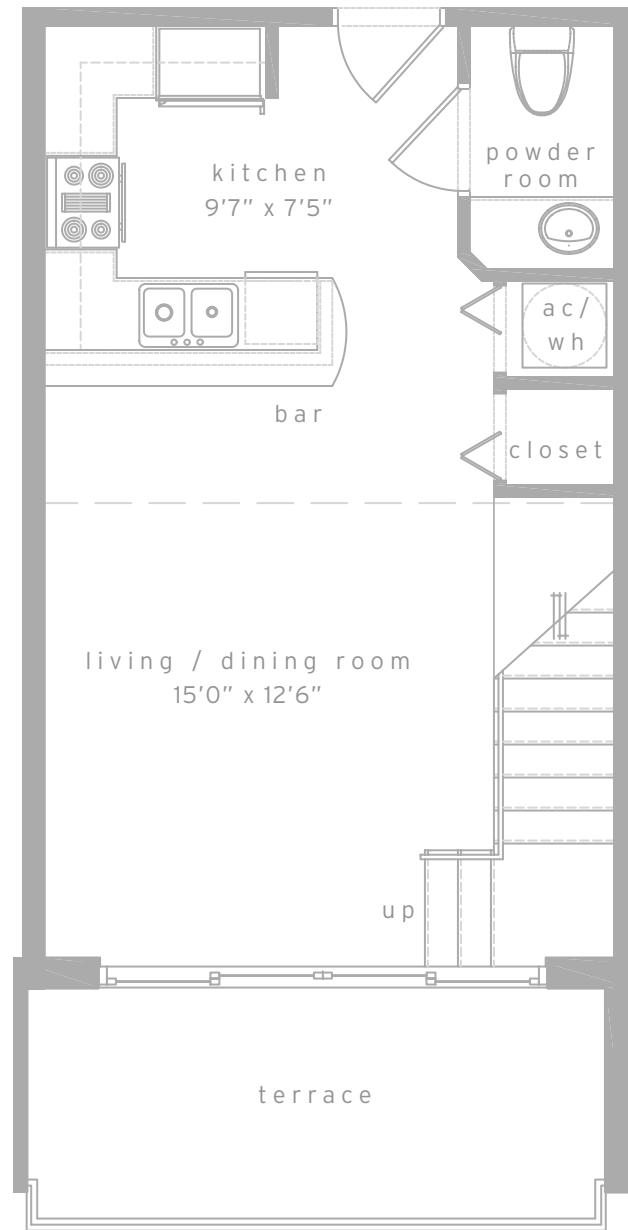

flat level

mezzanine level

loft residences
loft b
1 bed & 1-1/2 bath

residence	698 sq.ft.	64.8 m ²
terrace	26 sq.ft.	2.4 m ²
total	724 sq.ft.	67.2 m ²

flat level

mezzanine level

loft residences

loft c

1 bed & 1-1/2 bath

residence	886 sq.ft.	82.3 m ²
terrace	90 sq.ft.	8.4 m ²
total	976 sq.ft.	90.7 m ²

city view

biscayne bay

flat level

mezzanine level

loft residences

loft d

1 bed & 1-1/2 bath + den

residence	857 sq.ft.	80.6 m ²
terrace	110 sq.ft.	10.2 m ²
total	967 sq.ft.	90.8 m ²

loft residences

loft e
1 bed & 1-1/2 bath + den

residence	886 sq.ft.	82.3 m ²
terrace	110 sq.ft.	10.2 m ²
total	996 sq.ft.	92.5 m ²

flat level

mezzanine level

loft residences

loft f
1 bed & 2 bath + den

residence	993 sq.ft.	92.3 m ²
terrace	90 sq.ft.	8.4 m ²
total	1083 sq.ft.	100.7 m ²

city view

biscayne bay

flat level