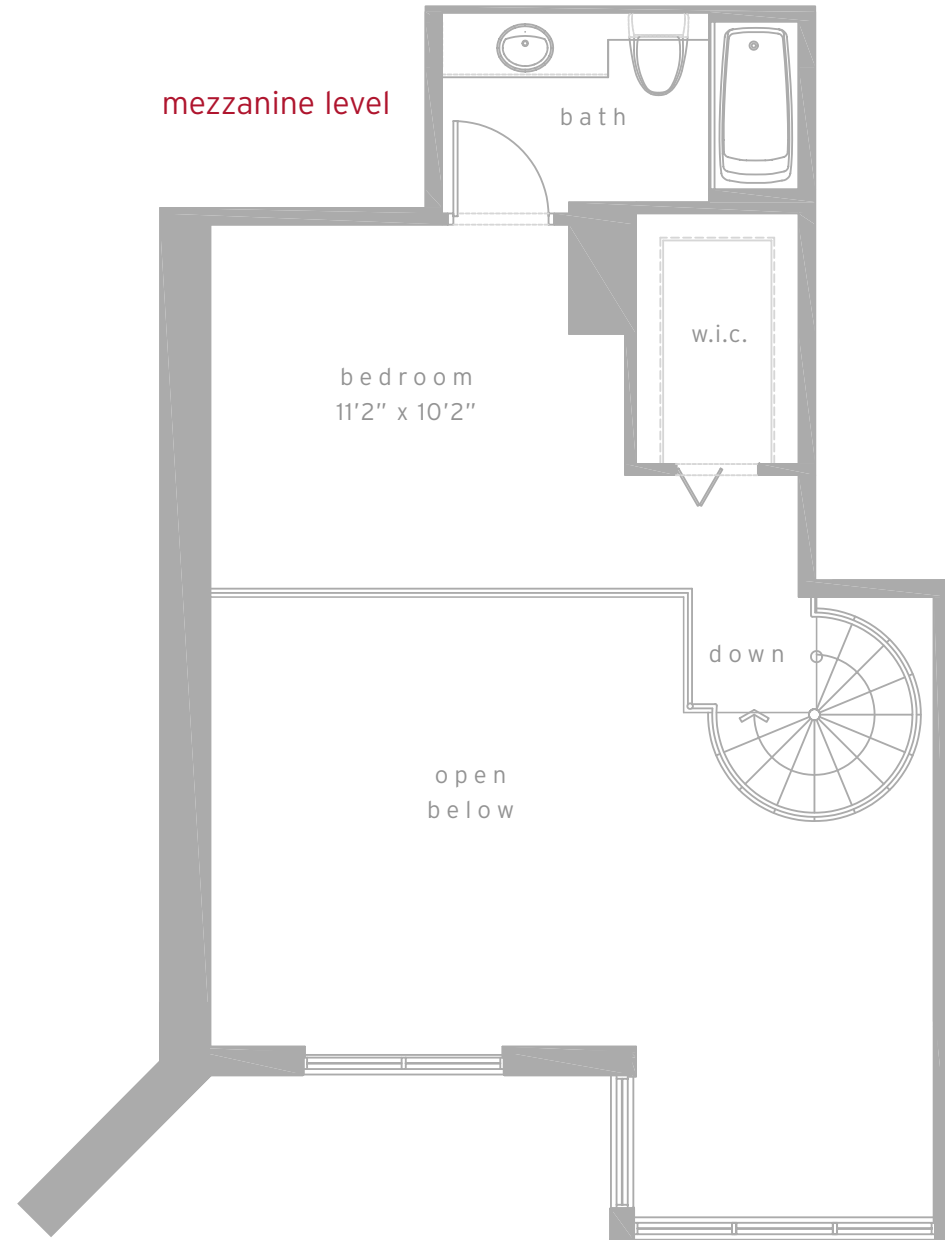

tower residences
unit f
2 bed & 2 bath

residence	1160 sq.ft.	107.8 m ²
terrace	102 sq.ft.	9.5 m ²
total	1262 sq.ft.	117.2 m²

tower residences
unit g
2 bed & 2 bath

residence	1201 sq.ft.	111.6 m ²
terrace	273 sq.ft.	25.4 m ²
total	1474 sq.ft.	137.0 m²

tower residences
unit h
2 bed & 2 bath

residence	1268 sq.ft.	117.8 m ²
terrace	247 sq.ft.	22.9 m ²
total	1515 sq.ft.	140.7 m²

loft residences

loft a
2 bed & 2-1/2 bath

residence	1354 sq.ft.	125.8 m ²
terrace	74 sq.ft.	6.8 m ²
total	1428 sq.ft.	132.6 m²

flat level

mezzanine level

loft residences
loft b
1 bed & 1-1/2 bath

residence	698 sq.ft.	64.8 m ²
terrace	26 sq.ft.	2.4 m ²
total	724 sq.ft.	67.2 m ²

flat level

mezzanine level

loft residences

loft c

1 bed & 1-1/2 bath

residence	886 sq.ft.	82.3 m ²
terrace	90 sq.ft.	8.4 m ²
total	976 sq.ft.	90.7 m ²

city view

biscayne bay

flat level

mezzanine level

loft residences

loft d