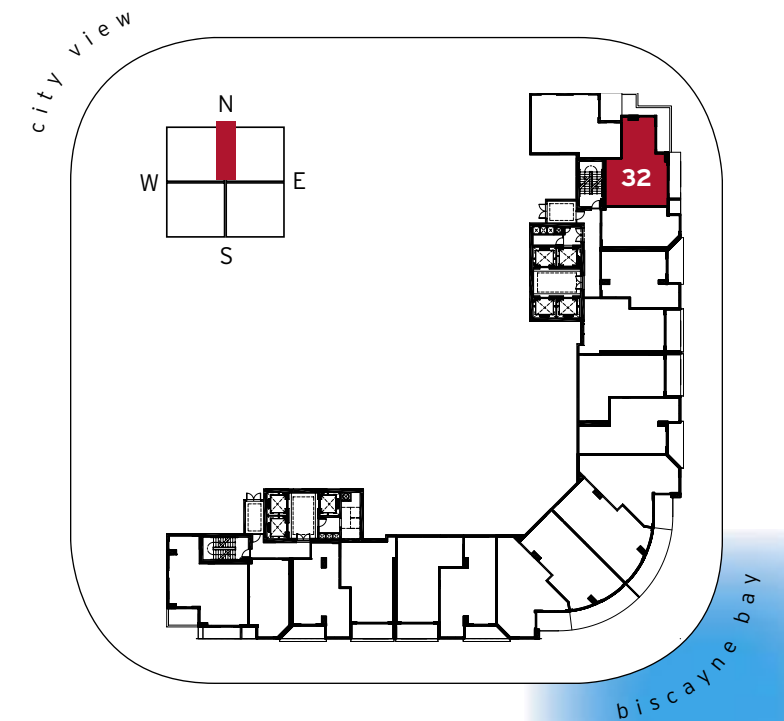

mezzanine level

loft residences

loft g

1 bed & 1-1/2 bath

residence	958 sq.ft.	89.0 m ²
terrace	91 sq.ft.	8.4 m ²
total	1049 sq.ft.	97.4 m ²

city view

loft residences

loft h

1 bed & 1-1/2 bath + den

residence	959 sq.ft.	89.0 m ²
terrace	187 sq.ft.	17.4 m ²
total	1146 sq.ft.	106.4 m²

loft residences

loft i

1 bed & 1-1/2 bath + den

residence	952 sq.ft.	88.5 m ²
terrace	80 sq.ft.	7.4 m ²
total	1032 sq.ft.	95.9 m ²

flat level

mezzanine level

loft residences

loft j
2 bed & 2 bath

residence	1106 sq.ft.	102.8 m ²
terrace	87 sq.ft.	8.0 m ²
total	1193 sq.ft.	110.8 m ²