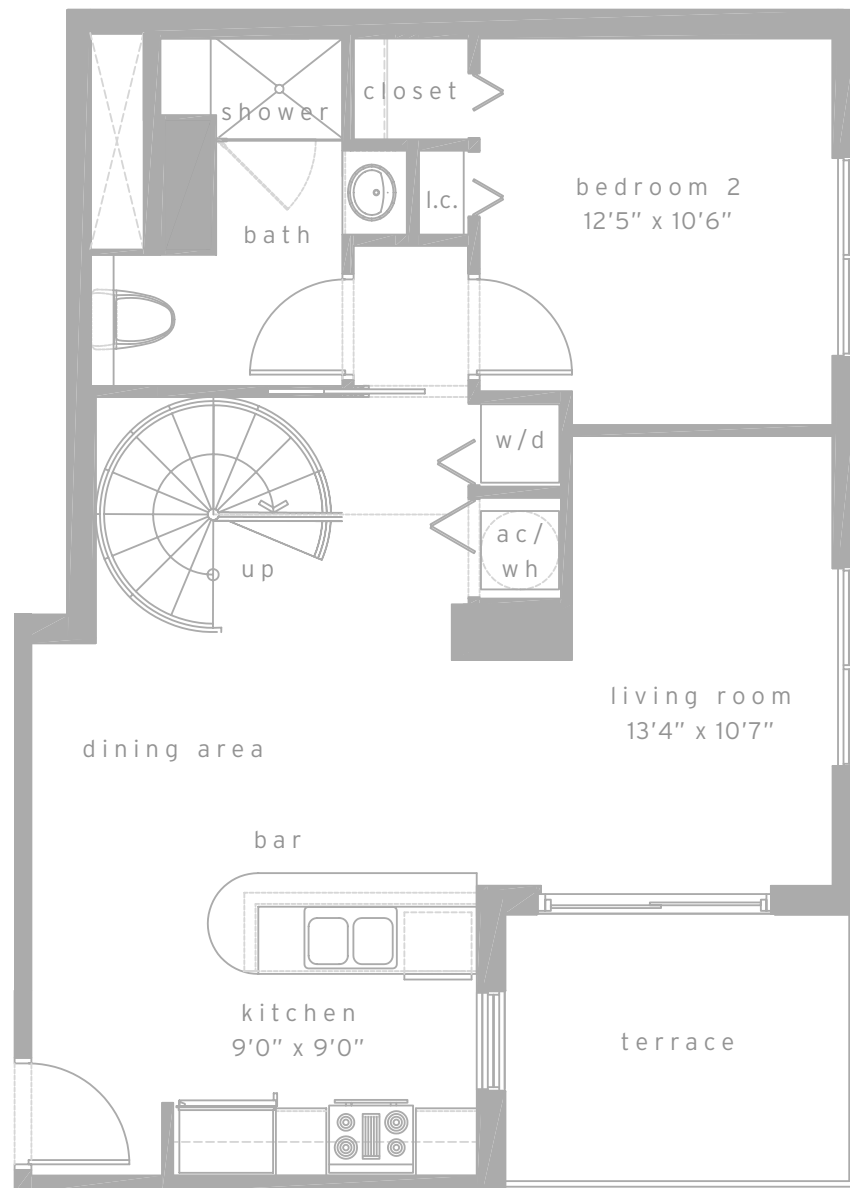

tower residences

unit a

1 bed & 1 bath

residence	605 sq.ft.	56.2 m ²
terrace	88 sq.ft.	8.2 m ²
total	693 sq.ft.	64.4 m ²

tower residences
unit b
1 bed & 1-1/2 bath

residence	797 sq.ft.	74.0 m ²
terrace	158 sq.ft.	14.7 m ²
total	955 sq.ft.	88.7 m ²

mezzanine level

loft residences

loft g

1 bed & 1-1/2 bath

residence	958 sq.ft.	89.0 m ²
terrace	91 sq.ft.	8.4 m ²
total	1049 sq.ft.	97.4 m ²

city view

loft residences

loft h

1 bed & 1-1/2 bath + den

residence	959 sq.ft.	89.0 m ²
terrace	187 sq.ft.	17.4 m ²
total	1146 sq.ft.	106.4 m²

loft residences

loft i

1 bed & 1-1/2 bath + den

residence	952 sq.ft.	88.5 m ²
terrace	80 sq.ft.	7.4 m ²
total	1032 sq.ft.	95.9 m ²

flat level

mezzanine level

loft residences

loft j
2 bed & 2 bath

residence	1106 sq.ft.	102.8 m ²
terrace	87 sq.ft.	8.0 m ²
total	1193 sq.ft.	110.8 m ²