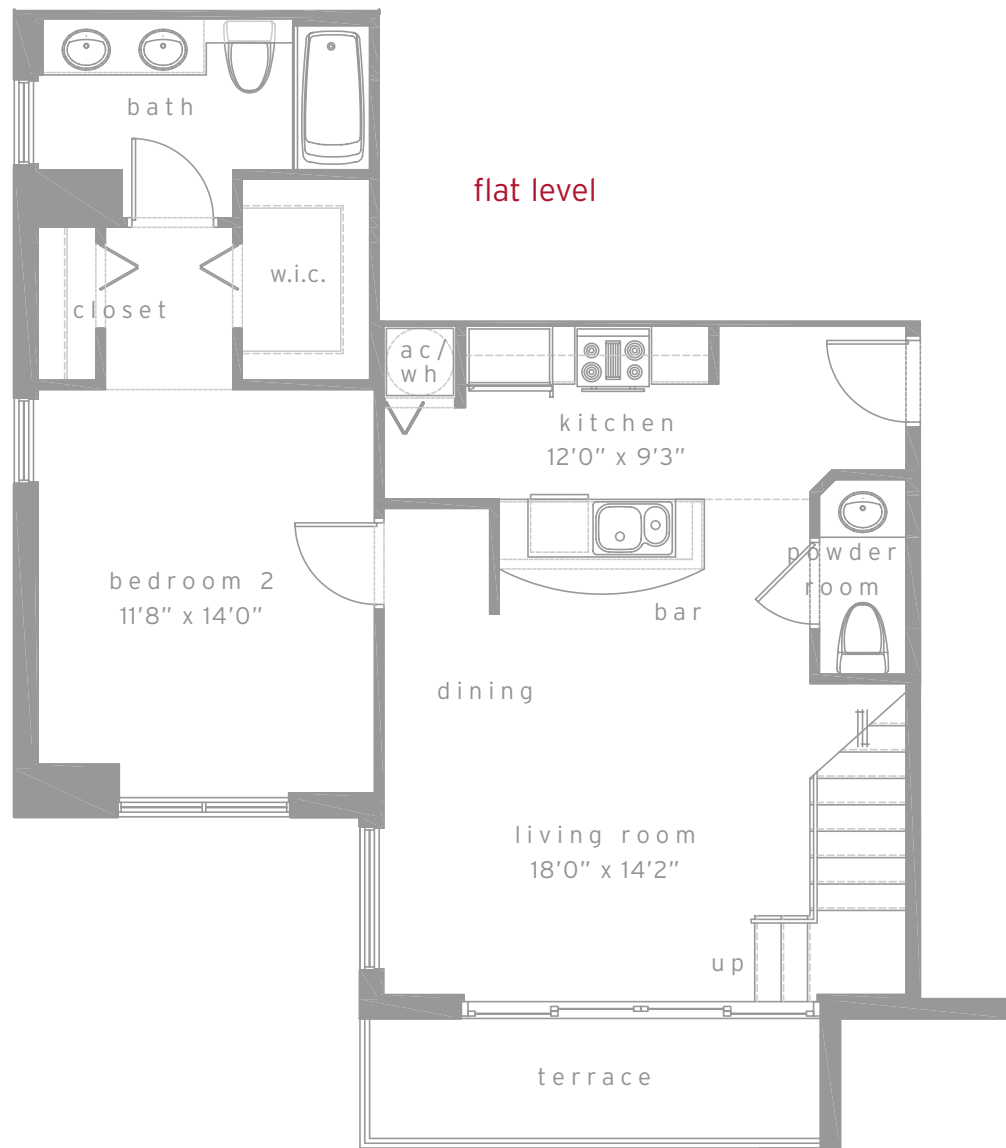

tower residences
unit c
1 bed & 1-1/2 bath

residence	897 sq.ft.	83.3 m ²
terrace	120 sq.ft.	11.2 m ²
total	1017 sq.ft.	94.5 m²

tower residences
unit d
1 bed & 1 bath

residence	592 sq.ft.	55.0 m ²
terrace	128 sq.ft.	11.9 m ²
total	720 sq.ft.	66.9 m²

tower residences
unit e
2 bed & 2 bath

residence	1134 sq.ft.	105.4 m ²
terrace	109 sq.ft.	10.1 m ²
total	1243 sq.ft.	115.5 m²

**tower residences
unit e (reversed)
2 bed & 2 bath**

residence	1119 sq.ft.	104.0 m ²
terrace	109 sq.ft.	10.1 m ²
total	1228 sq.ft.	114.1 m²

tower residences
unit f
2 bed & 2 bath

residence	1160 sq.ft.	107.8 m ²
terrace	102 sq.ft.	9.5 m ²
total	1262 sq.ft.	117.2 m²

tower residences
unit g
2 bed & 2 bath

residence	1201 sq.ft.	111.6 m ²
terrace	273 sq.ft.	25.4 m ²
total	1474 sq.ft.	137.0 m²

tower residences
unit h
2 bed & 2 bath

residence	1268 sq.ft.	117.8 m ²
terrace	247 sq.ft.	22.9 m ²
total	1515 sq.ft.	140.7 m²

loft residences

loft a
2 bed & 2-1/2 bath

residence	1354 sq.ft.	125.8 m ²
terrace	74 sq.ft.	6.8 m ²
total	1428 sq.ft.	132.6 m²