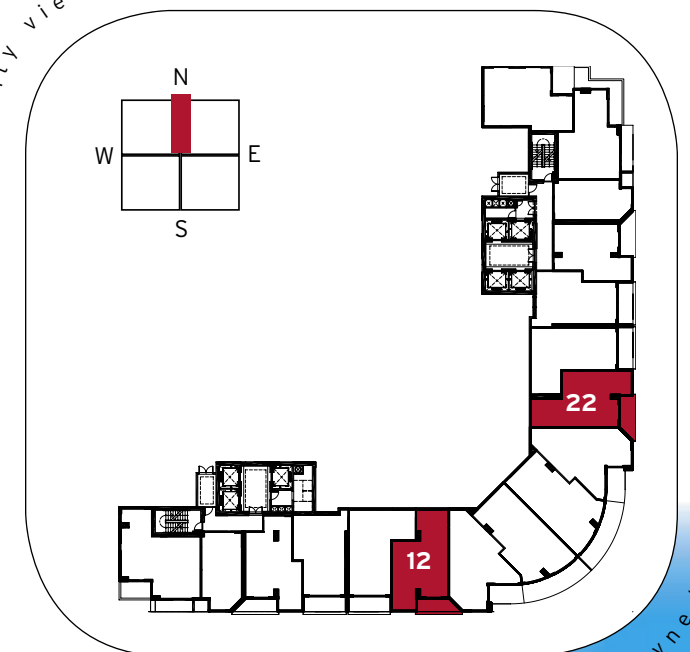

1 bed & 1-1/2 bath + den

residence	857 sq.ft.	80.6 m ²
terrace	110 sq.ft.	10.2 m ²
total	967 sq.ft.	90.8 m ²

loft residences

loft e
1 bed & 1-1/2 bath + den

residence	886 sq.ft.	82.3 m ²
terrace	110 sq.ft.	10.2 m ²
total	996 sq.ft.	92.5 m ²

flat level

mezzanine level

loft residences

loft f
1 bed & 2 bath + den

residence	993 sq.ft.	92.3 m ²
terrace	90 sq.ft.	8.4 m ²
total	1083 sq.ft.	100.7 m ²

city view

biscayne bay

flat level

mezzanine level

loft residences

loft g

1 bed & 1-1/2 bath

residence	958 sq.ft.	89.0 m ²
terrace	91 sq.ft.	8.4 m ²
total	1049 sq.ft.	97.4 m ²

city view

loft residences

loft h

1 bed & 1-1/2 bath + den

residence	959 sq.ft.	89.0 m ²
terrace	187 sq.ft.	17.4 m ²
total	1146 sq.ft.	106.4 m²

loft residences

loft i

1 bed & 1-1/2 bath + den

residence	952 sq.ft.	88.5 m ²
terrace	80 sq.ft.	7.4 m ²
total	1032 sq.ft.	95.9 m ²