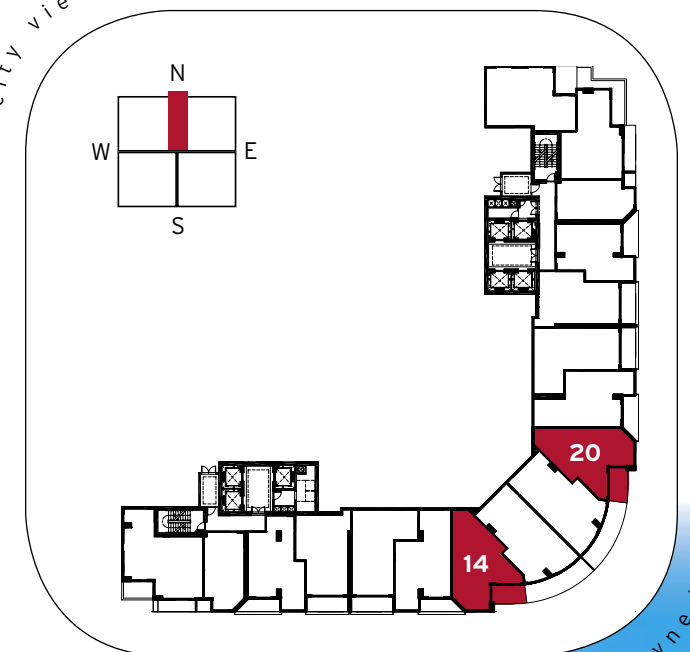

flat level

mezzanine level

loft residences

loft f
1 bed & 2 bath + den

residence	993 sq.ft.	92.3 m ²
terrace	90 sq.ft.	8.4 m ²
total	1083 sq.ft.	100.7 m ²

city view

biscayne bay

flat level

mezzanine level

loft residences

loft g

1 bed & 1-1/2 bath

residence	958 sq.ft.	89.0 m ²
terrace	91 sq.ft.	8.4 m ²
total	1049 sq.ft.	97.4 m ²

city view

loft residences

loft h

1 bed & 1-1/2 bath + den

residence	959 sq.ft.	89.0 m ²
terrace	187 sq.ft.	17.4 m ²
total	1146 sq.ft.	106.4 m²

loft residences

loft i

1 bed & 1-1/2 bath + den

residence	952 sq.ft.	88.5 m ²
terrace	80 sq.ft.	7.4 m ²
total	1032 sq.ft.	95.9 m ²