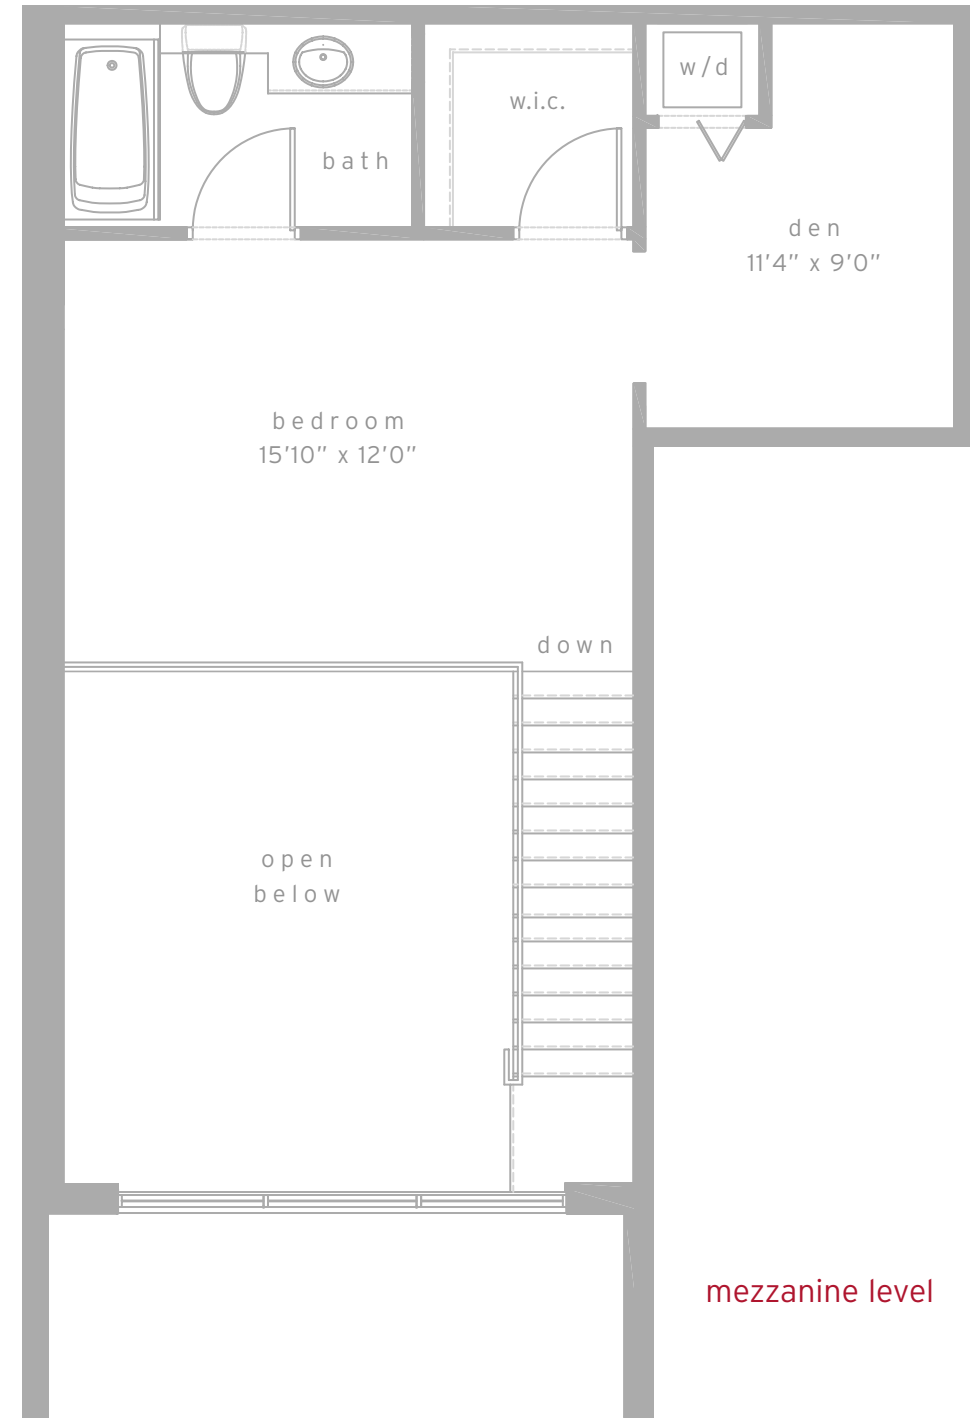

flat level

mezzanine level

loft residences
loft b
1 bed & 1-1/2 bath

residence	698 sq.ft.	64.8 m ²
terrace	26 sq.ft.	2.4 m ²
total	724 sq.ft.	67.2 m ²

flat level

mezzanine level

loft residences

loft c

1 bed & 1-1/2 bath

residence	886 sq.ft.	82.3 m ²
terrace	90 sq.ft.	8.4 m ²
total	976 sq.ft.	90.7 m ²

city view

biscayne bay

flat level

mezzanine level

loft residences

loft d

1 bed & 1-1/2 bath + den

residence	857 sq.ft.	80.6 m ²
terrace	110 sq.ft.	10.2 m ²
total	967 sq.ft.	90.8 m ²

loft residences

loft e
1 bed & 1-1/2 bath + den

residence	886 sq.ft.	82.3 m ²
terrace	110 sq.ft.	10.2 m ²
total	996 sq.ft.	92.5 m ²

flat level

mezzanine level

loft residences

loft f
1 bed & 2 bath + den

residence	993 sq.ft.	92.3 m ²
terrace	90 sq.ft.	8.4 m ²
total	1083 sq.ft.	100.7 m ²

city view

biscayne bay

flat level