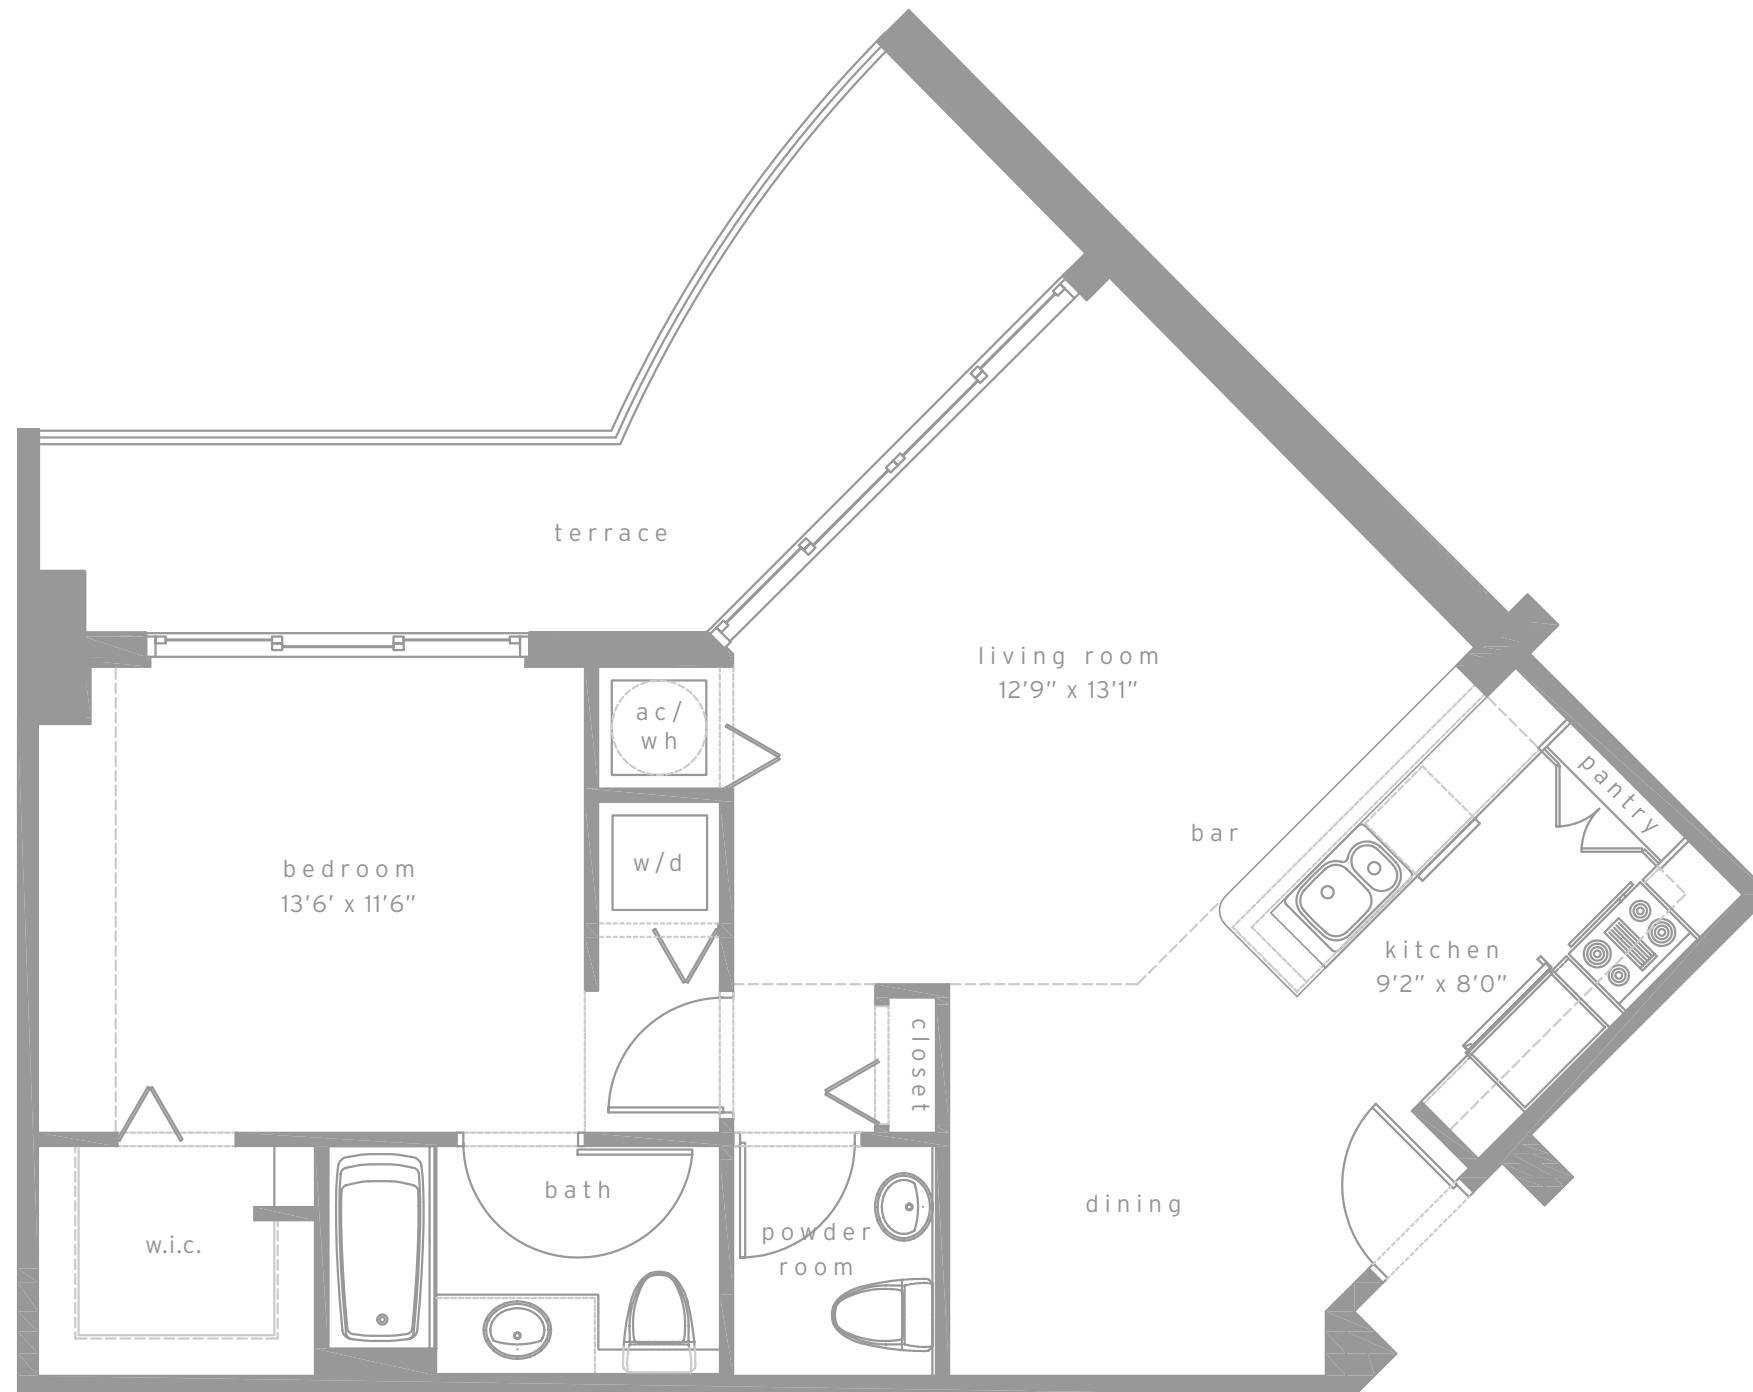

tower residences

unit a

1 bed & 1 bath

residence	605 sq.ft.	56.2 m ²
terrace	88 sq.ft.	8.2 m ²
total	693 sq.ft.	64.4 m ²

tower residences
unit b
1 bed & 1-1/2 bath

residence	797 sq.ft.	74.0 m ²
terrace	158 sq.ft.	14.7 m ²
total	955 sq.ft.	88.7 m ²

tower residences
unit c
1 bed & 1-1/2 bath

residence	897 sq.ft.	83.3 m ²
terrace	120 sq.ft.	11.2 m ²
total	1017 sq.ft.	94.5 m²

tower residences
unit d
1 bed & 1 bath

residence	592 sq.ft.	55.0 m ²
terrace	128 sq.ft.	11.9 m ²
total	720 sq.ft.	66.9 m²

tower residences
unit e
2 bed & 2 bath

residence	1134 sq.ft.	105.4 m ²
terrace	109 sq.ft.	10.1 m ²
total	1243 sq.ft.	115.5 m²

**tower residences
unit e (reversed)
2 bed & 2 bath**

residence	1119 sq.ft.	104.0 m ²
terrace	109 sq.ft.	10.1 m ²
total	1228 sq.ft.	114.1 m²

tower residences
unit f
2 bed & 2 bath

residence	1160 sq.ft.	107.8 m ²
terrace	102 sq.ft.	9.5 m ²
total	1262 sq.ft.	117.2 m²

tower residences
unit g
2 bed & 2 bath

residence	1201 sq.ft.	111.6 m ²
terrace	273 sq.ft.	25.4 m ²
total	1474 sq.ft.	137.0 m²