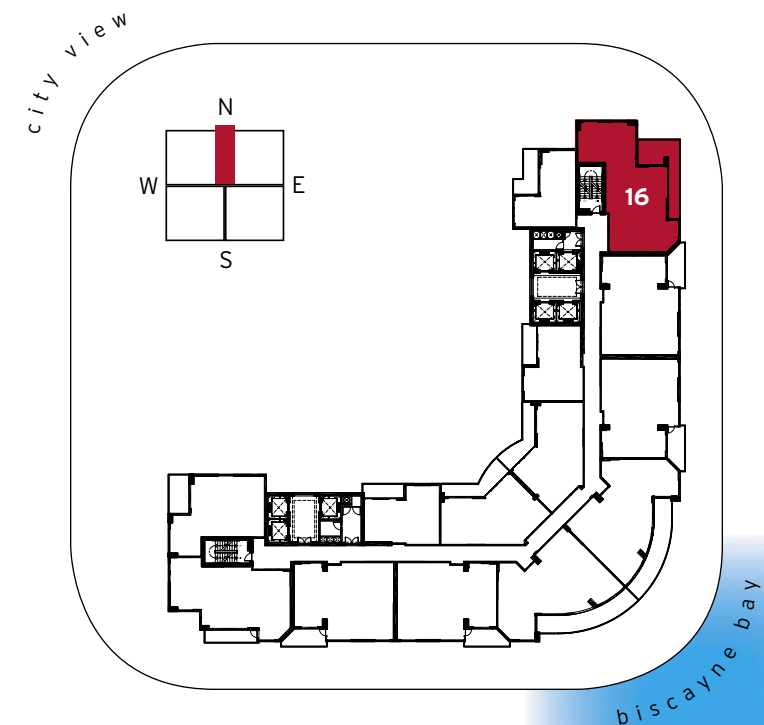

tower residences
unit c
1 bed & 1-1/2 bath

residence	897 sq.ft.	83.3 m ²
terrace	120 sq.ft.	11.2 m ²
total	1017 sq.ft.	94.5 m²

tower residences
unit d
1 bed & 1 bath

residence	592 sq.ft.	55.0 m ²
terrace	128 sq.ft.	11.9 m ²
total	720 sq.ft.	66.9 m²

tower residences
unit e
2 bed & 2 bath

residence	1134 sq.ft.	105.4 m ²
terrace	109 sq.ft.	10.1 m ²
total	1243 sq.ft.	115.5 m²

**tower residences
unit e (reversed)
2 bed & 2 bath**

residence	1119 sq.ft.	104.0 m ²
terrace	109 sq.ft.	10.1 m ²
total	1228 sq.ft.	114.1 m²

tower residences
unit f
2 bed & 2 bath

residence	1160 sq.ft.	107.8 m ²
terrace	102 sq.ft.	9.5 m ²
total	1262 sq.ft.	117.2 m²

tower residences
unit g
2 bed & 2 bath

residence	1201 sq.ft.	111.6 m ²
terrace	273 sq.ft.	25.4 m ²
total	1474 sq.ft.	137.0 m²

tower residences
unit h
2 bed & 2 bath

residence	1268 sq.ft.	117.8 m ²
terrace	247 sq.ft.	22.9 m ²
total	1515 sq.ft.	140.7 m²

loft residences

loft a
2 bed & 2-1/2 bath

residence	1354 sq.ft.	125.8 m ²
terrace	74 sq.ft.	6.8 m ²
total	1428 sq.ft.	132.6 m²