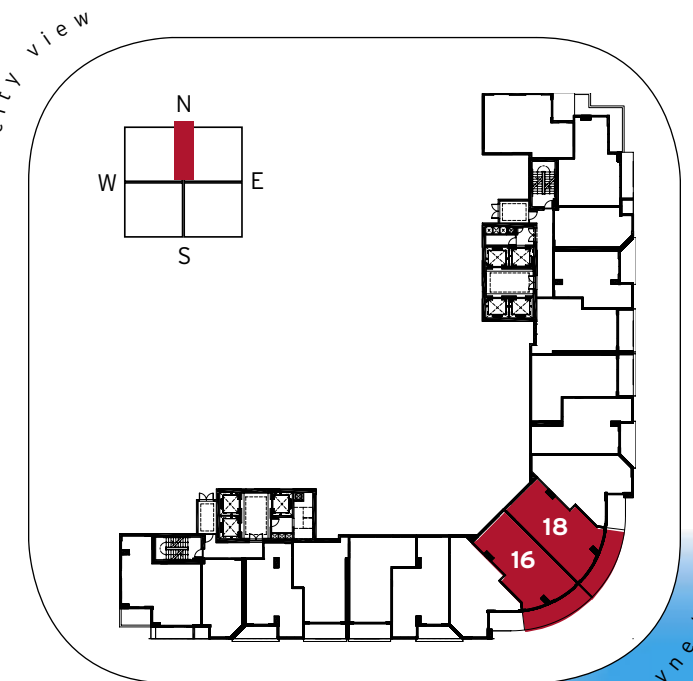

flat level

mezzanine level

loft residences

loft f
1 bed & 2 bath + den

residence	993 sq.ft.	92.3 m ²
terrace	90 sq.ft.	8.4 m ²
total	1083 sq.ft.	100.7 m ²

city view

biscayne bay

flat level

mezzanine level

loft residences

loft g

1 bed & 1-1/2 bath

residence	958 sq.ft.	89.0 m ²
terrace	91 sq.ft.	8.4 m ²
total	1049 sq.ft.	97.4 m ²

city view

loft residences

loft h

1 bed & 1-1/2 bath + den

residence	959 sq.ft.	89.0 m ²
terrace	187 sq.ft.	17.4 m ²
total	1146 sq.ft.	106.4 m²

loft residences

loft i

1 bed & 1-1/2 bath + den

residence	952 sq.ft.	88.5 m ²
terrace	80 sq.ft.	7.4 m ²
total	1032 sq.ft.	95.9 m ²

flat level

mezzanine level

loft residences

loft j
2 bed & 2 bath

residence	1106 sq.ft.	102.8 m ²
terrace	87 sq.ft.	8.0 m ²
total	1193 sq.ft.	110.8 m ²