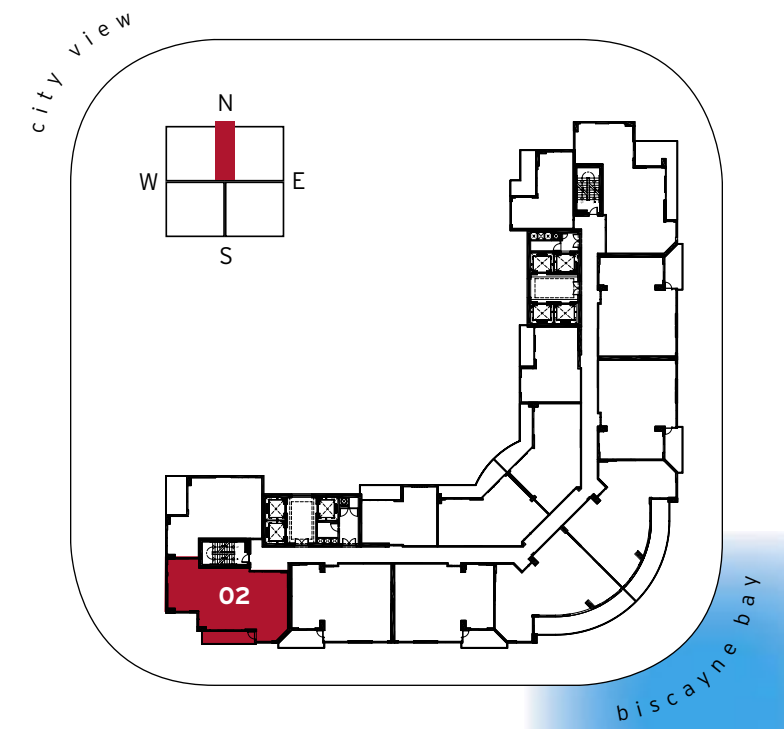

tower residences

unit a

1 bed & 1 bath

residence	605 sq.ft.	56.2 m ²
terrace	88 sq.ft.	8.2 m ²
total	693 sq.ft.	64.4 m ²

tower residences
unit b
1 bed & 1-1/2 bath

residence	797 sq.ft.	74.0 m ²
terrace	158 sq.ft.	14.7 m ²
total	955 sq.ft.	88.7 m ²

tower residences
unit c
1 bed & 1-1/2 bath

residence	897 sq.ft.	83.3 m ²
terrace	120 sq.ft.	11.2 m ²
total	1017 sq.ft.	94.5 m²

tower residences
unit d
1 bed & 1 bath

residence	592 sq.ft.	55.0 m ²
terrace	128 sq.ft.	11.9 m ²
total	720 sq.ft.	66.9 m²

tower residences
unit e
2 bed & 2 bath

residence	1134 sq.ft.	105.4 m ²
terrace	109 sq.ft.	10.1 m ²
total	1243 sq.ft.	115.5 m²

**tower residences
unit e (reversed)
2 bed & 2 bath**

residence	1119 sq.ft.	104.0 m ²
terrace	109 sq.ft.	10.1 m ²
total	1228 sq.ft.	114.1 m²

tower residences
unit f
2 bed & 2 bath

residence	1160 sq.ft.	107.8 m ²
terrace	102 sq.ft.	9.5 m ²
total	1262 sq.ft.	117.2 m²

tower residences
unit g
2 bed & 2 bath

residence	1201 sq.ft.	111.6 m ²
terrace	273 sq.ft.	25.4 m ²
total	1474 sq.ft.	137.0 m²