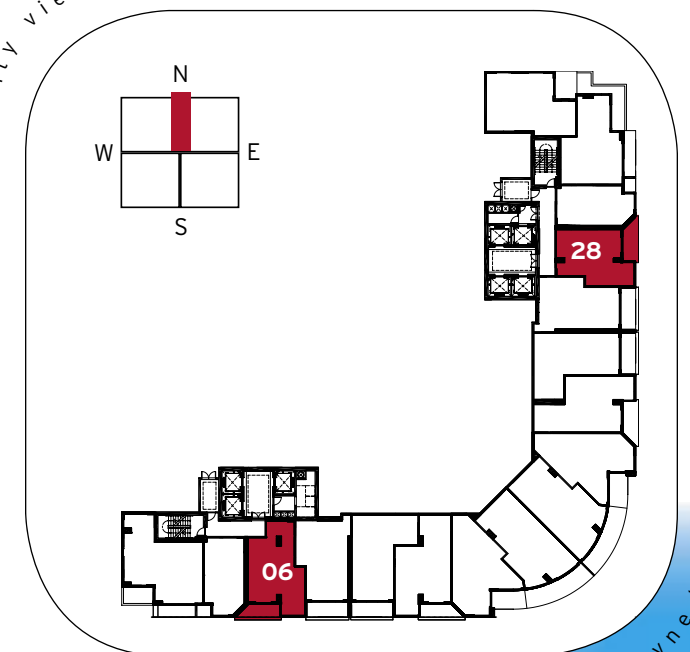

tower residences
unit f
2 bed & 2 bath

residence	1160 sq.ft.	107.8 m ²
terrace	102 sq.ft.	9.5 m ²
total	1262 sq.ft.	117.2 m²

tower residences
unit g
2 bed & 2 bath

residence	1201 sq.ft.	111.6 m ²
terrace	273 sq.ft.	25.4 m ²
total	1474 sq.ft.	137.0 m²

tower residences
unit h
2 bed & 2 bath

residence	1268 sq.ft.	117.8 m ²
terrace	247 sq.ft.	22.9 m ²
total	1515 sq.ft.	140.7 m²

loft residences

loft a
2 bed & 2-1/2 bath

residence	1354 sq.ft.	125.8 m ²
terrace	74 sq.ft.	6.8 m ²
total	1428 sq.ft.	132.6 m²

flat level

mezzanine level

loft residences
loft b
1 bed & 1-1/2 bath

residence	698 sq.ft.	64.8 m ²
terrace	26 sq.ft.	2.4 m ²
total	724 sq.ft.	67.2 m ²

flat level

mezzanine level

loft residences

loft c

1 bed & 1-1/2 bath

residence	886 sq.ft.	82.3 m ²
terrace	90 sq.ft.	8.4 m ²
total	976 sq.ft.	90.7 m ²

city view

biscayne bay

flat level

mezzanine level

loft residences

loft d