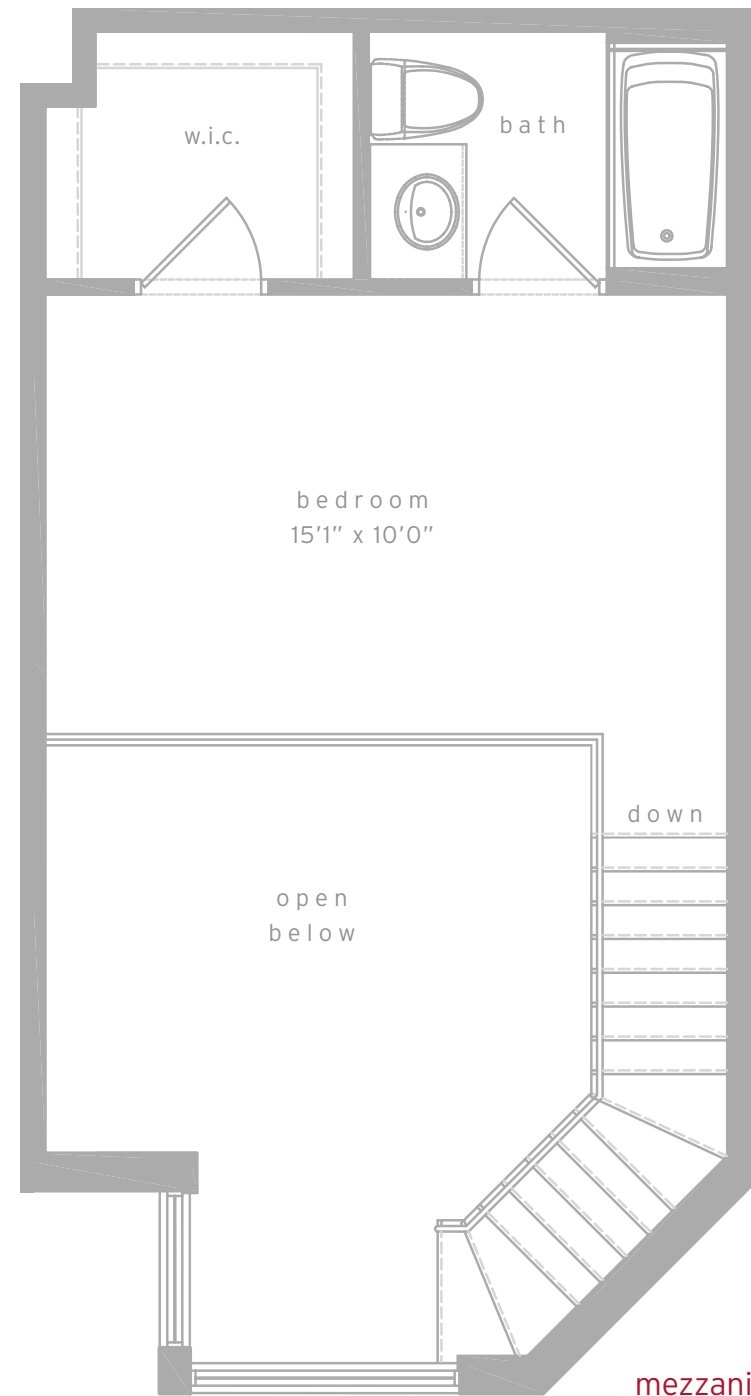

tower residences
unit f
2 bed & 2 bath

residence	1160 sq.ft.	107.8 m ²
terrace	102 sq.ft.	9.5 m ²
total	1262 sq.ft.	117.2 m²

tower residences
unit g
2 bed & 2 bath

residence	1201 sq.ft.	111.6 m ²
terrace	273 sq.ft.	25.4 m ²
total	1474 sq.ft.	137.0 m²

tower residences
unit h
2 bed & 2 bath

residence	1268 sq.ft.	117.8 m ²
terrace	247 sq.ft.	22.9 m ²
total	1515 sq.ft.	140.7 m²

loft residences

loft a
2 bed & 2-1/2 bath

residence	1354 sq.ft.	125.8 m ²
terrace	74 sq.ft.	6.8 m ²
total	1428 sq.ft.	132.6 m²

flat level

mezzanine level

loft residences
loft b
1 bed & 1-1/2 bath

residence	698 sq.ft.	64.8 m ²
terrace	26 sq.ft.	2.4 m ²
total	724 sq.ft.	67.2 m ²

flat level

mezzanine level

loft residences

loft c