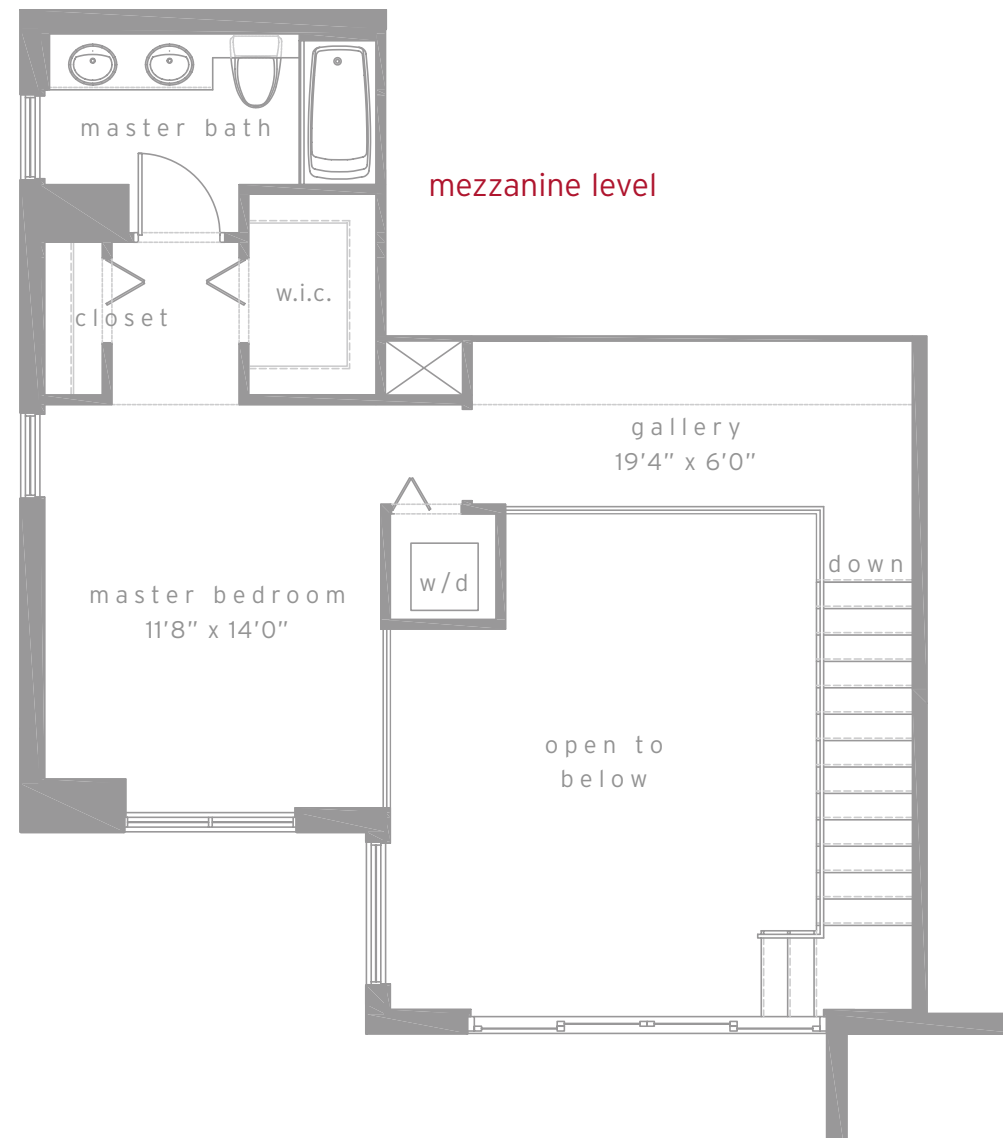

tower residences
unit c
1 bed & 1-1/2 bath

residence	897 sq.ft.	83.3 m ²
terrace	120 sq.ft.	11.2 m ²
total	1017 sq.ft.	94.5 m²

tower residences
unit d
1 bed & 1 bath

residence	592 sq.ft.	55.0 m ²
terrace	128 sq.ft.	11.9 m ²
total	720 sq.ft.	66.9 m²

tower residences
unit e
2 bed & 2 bath

residence	1134 sq.ft.	105.4 m ²
terrace	109 sq.ft.	10.1 m ²
total	1243 sq.ft.	115.5 m²

**tower residences
unit e (reversed)
2 bed & 2 bath**

residence	1119 sq.ft.	104.0 m ²
terrace	109 sq.ft.	10.1 m ²
total	1228 sq.ft.	114.1 m²

tower residences
unit f
2 bed & 2 bath

residence	1160 sq.ft.	107.8 m ²
terrace	102 sq.ft.	9.5 m ²
total	1262 sq.ft.	117.2 m²

tower residences
unit g
2 bed & 2 bath

residence	1201 sq.ft.	111.6 m ²
terrace	273 sq.ft.	25.4 m ²
total	1474 sq.ft.	137.0 m²

tower residences
unit h
2 bed & 2 bath

residence	1268 sq.ft.	117.8 m ²
terrace	247 sq.ft.	22.9 m ²
total	1515 sq.ft.	140.7 m²

loft residences

loft a
2 bed & 2-1/2 bath

residence	1354 sq.ft.	125.8 m ²
terrace	74 sq.ft.	6.8 m ²
total	1428 sq.ft.	132.6 m²