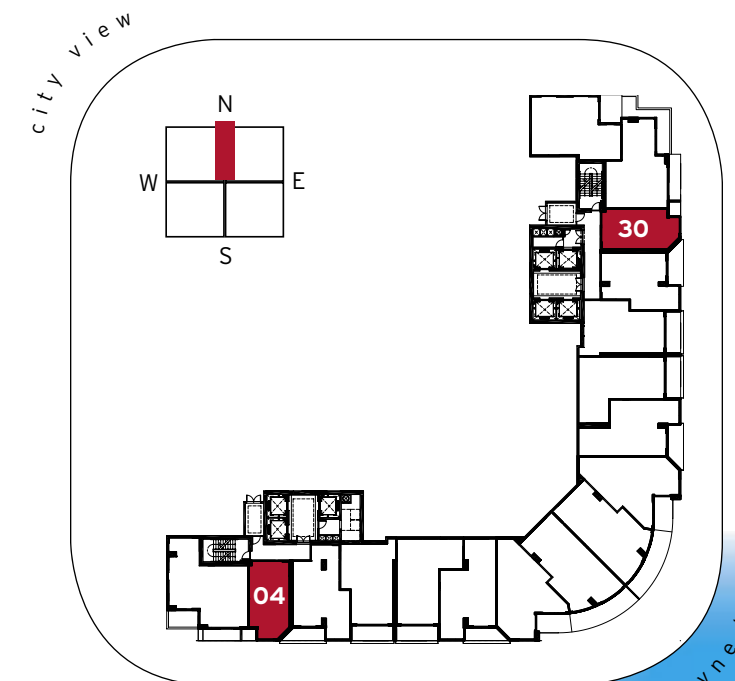

tower residences
unit f
2 bed & 2 bath

residence	1160 sq.ft.	107.8 m ²
terrace	102 sq.ft.	9.5 m ²
total	1262 sq.ft.	117.2 m²

tower residences
unit g
2 bed & 2 bath

residence	1201 sq.ft.	111.6 m ²
terrace	273 sq.ft.	25.4 m ²
total	1474 sq.ft.	137.0 m²

tower residences
unit h
2 bed & 2 bath

residence	1268 sq.ft.	117.8 m ²
terrace	247 sq.ft.	22.9 m ²
total	1515 sq.ft.	140.7 m²

loft residences

loft a
2 bed & 2-1/2 bath

residence	1354 sq.ft.	125.8 m ²
terrace	74 sq.ft.	6.8 m ²
total	1428 sq.ft.	132.6 m²

flat level

mezzanine level

loft residences
loft b
1 bed & 1-1/2 bath

residence	698 sq.ft.	64.8 m ²
terrace	26 sq.ft.	2.4 m ²
total	724 sq.ft.	67.2 m ²

flat level

mezzanine level

loft residences

loft c

1 bed & 1-1/2 bath

residence	886 sq.ft.	82.3 m ²
terrace	90 sq.ft.	8.4 m ²
total	976 sq.ft.	90.7 m ²

city view

biscayne bay

flat level

mezzanine level

loft residences

loft d