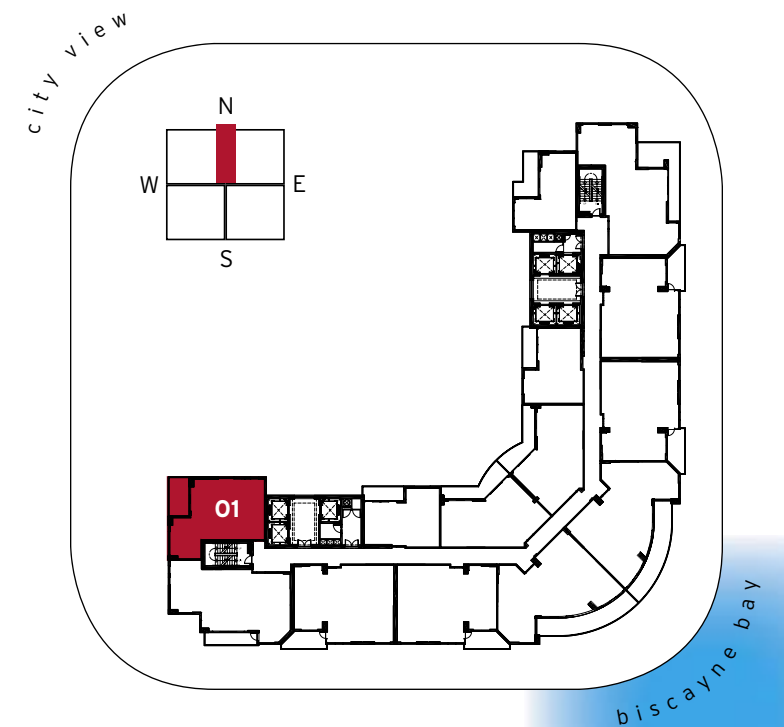

tower residences

unit a

1 bed & 1 bath

residence	605 sq.ft.	56.2 m ²
terrace	88 sq.ft.	8.2 m ²
total	693 sq.ft.	64.4 m ²

tower residences
unit b
1 bed & 1-1/2 bath

residence	797 sq.ft.	74.0 m ²
terrace	158 sq.ft.	14.7 m ²
total	955 sq.ft.	88.7 m ²

tower residences
unit c
1 bed & 1-1/2 bath

residence	897 sq.ft.	83.3 m ²
terrace	120 sq.ft.	11.2 m ²
total	1017 sq.ft.	94.5 m²

tower residences
unit d
1 bed & 1 bath

residence	592 sq.ft.	55.0 m ²
terrace	128 sq.ft.	11.9 m ²
total	720 sq.ft.	66.9 m²

tower residences
unit e
2 bed & 2 bath

residence	1134 sq.ft.	105.4 m ²
terrace	109 sq.ft.	10.1 m ²
total	1243 sq.ft.	115.5 m²

**tower residences
unit e (reversed)
2 bed & 2 bath**

residence	1119 sq.ft.	104.0 m ²
terrace	109 sq.ft.	10.1 m ²
total	1228 sq.ft.	114.1 m²

tower residences
unit f
2 bed & 2 bath

residence	1160 sq.ft.	107.8 m ²
terrace	102 sq.ft.	9.5 m ²
total	1262 sq.ft.	117.2 m²

tower residences
unit g
2 bed & 2 bath

residence	1201 sq.ft.	111.6 m ²
terrace	273 sq.ft.	25.4 m ²
total	1474 sq.ft.	137.0 m²