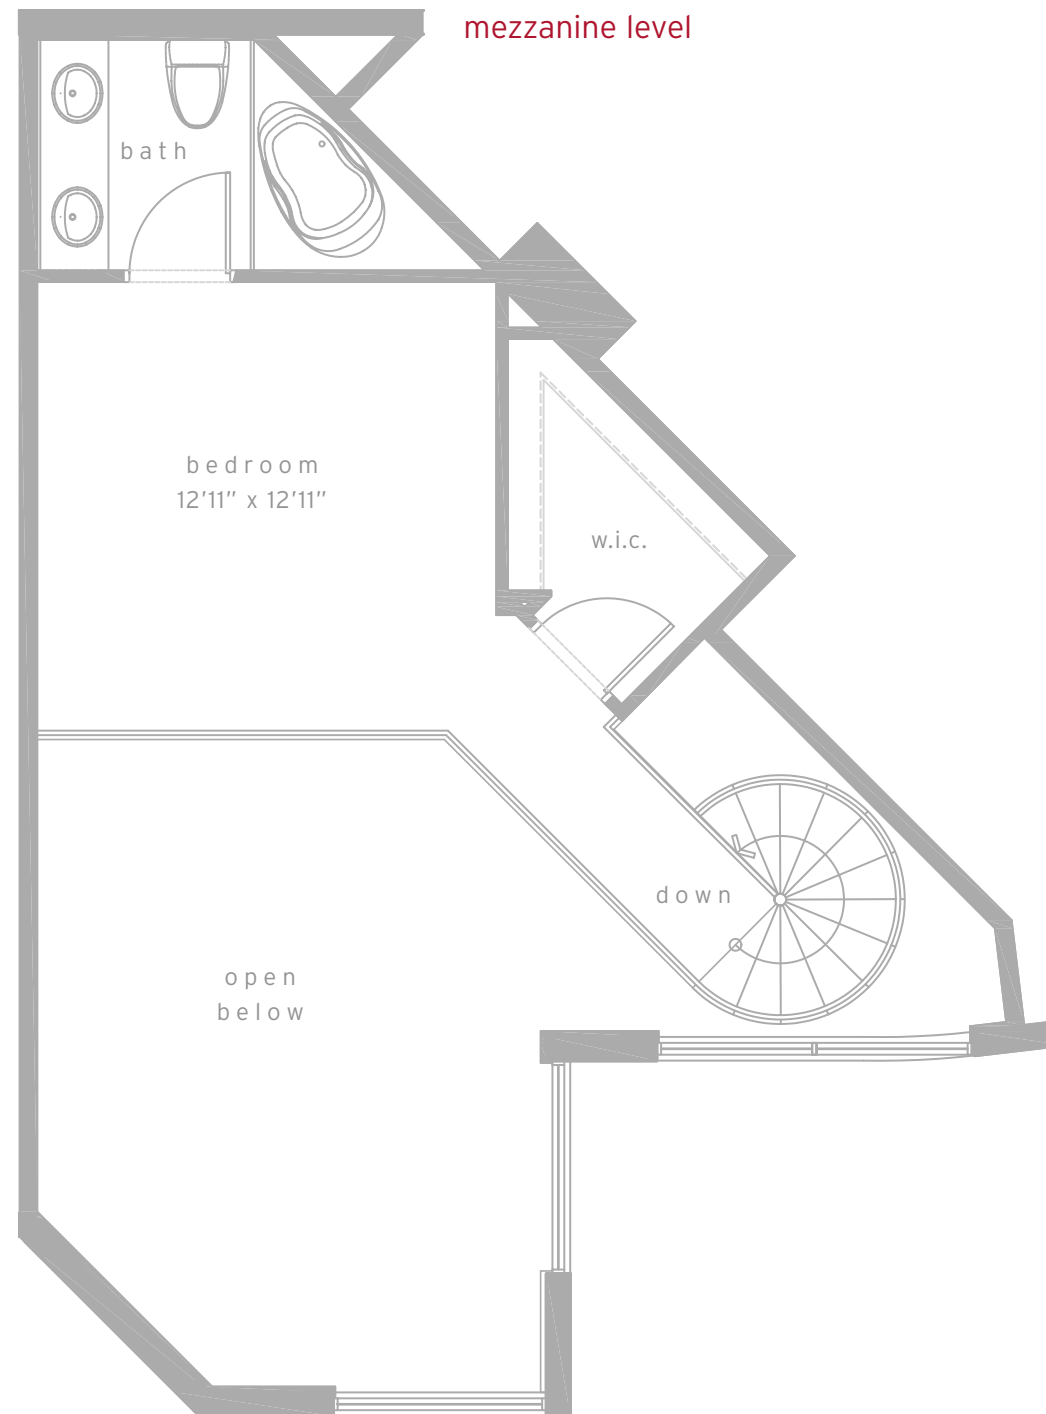

flat level

mezzanine level

loft residences

loft f
1 bed & 2 bath + den

residence	993 sq.ft.	92.3 m ²
terrace	90 sq.ft.	8.4 m ²
total	1083 sq.ft.	100.7 m ²

city view

biscayne bay

flat level

mezzanine level

loft residences

loft g

1 bed & 1-1/2 bath

residence	958 sq.ft.	89.0 m ²
terrace	91 sq.ft.	8.4 m ²
total	1049 sq.ft.	97.4 m ²

city view

loft residences

loft h