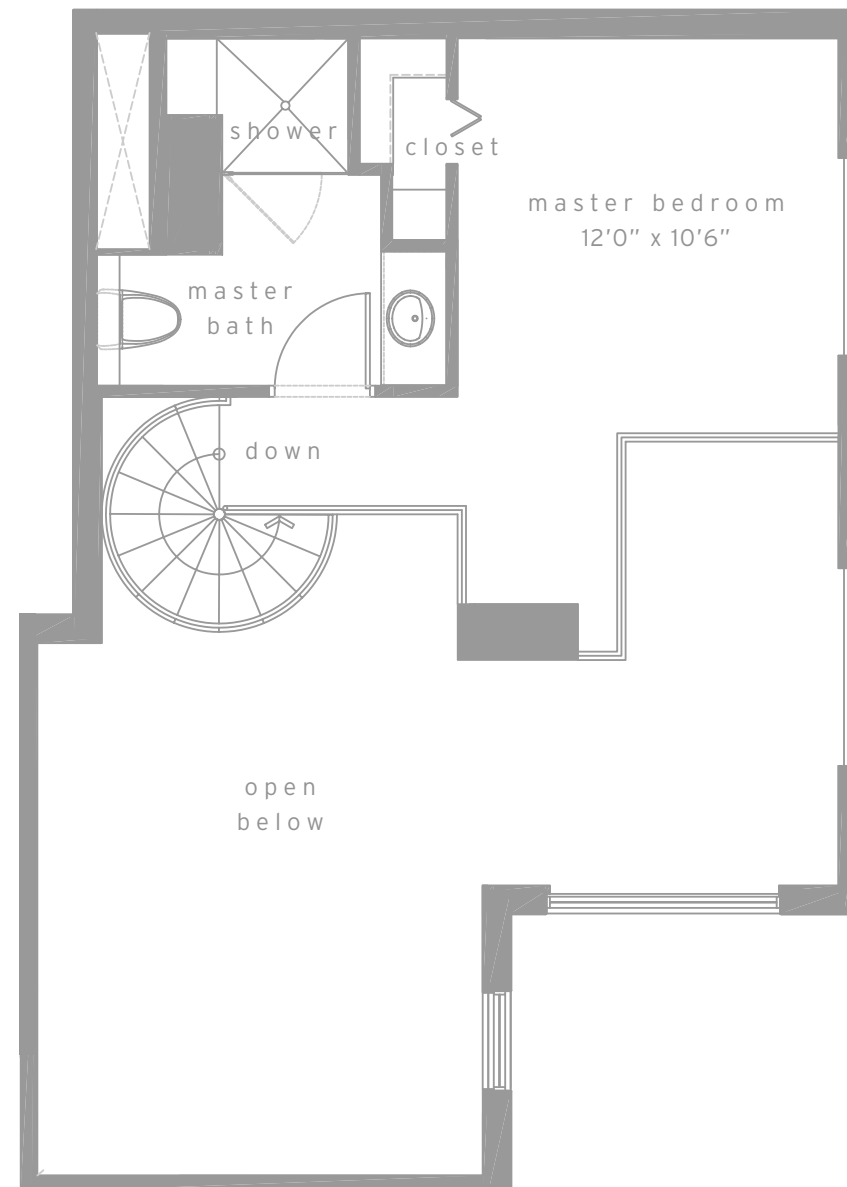

mezzanine level

loft residences

loft g

1 bed & 1-1/2 bath

residence	958 sq.ft.	89.0 m ²
terrace	91 sq.ft.	8.4 m ²
total	1049 sq.ft.	97.4 m ²

city view

loft residences

loft h

1 bed & 1-1/2 bath + den

residence	959 sq.ft.	89.0 m ²
terrace	187 sq.ft.	17.4 m ²
total	1146 sq.ft.	106.4 m²

loft residences

loft i

1 bed & 1-1/2 bath + den

residence	952 sq.ft.	88.5 m ²
terrace	80 sq.ft.	7.4 m ²
total	1032 sq.ft.	95.9 m ²

flat level

mezzanine level

loft residences

loft j
2 bed & 2 bath

residence	1106 sq.ft.	102.8 m ²
terrace	87 sq.ft.	8.0 m ²
total	1193 sq.ft.	110.8 m ²