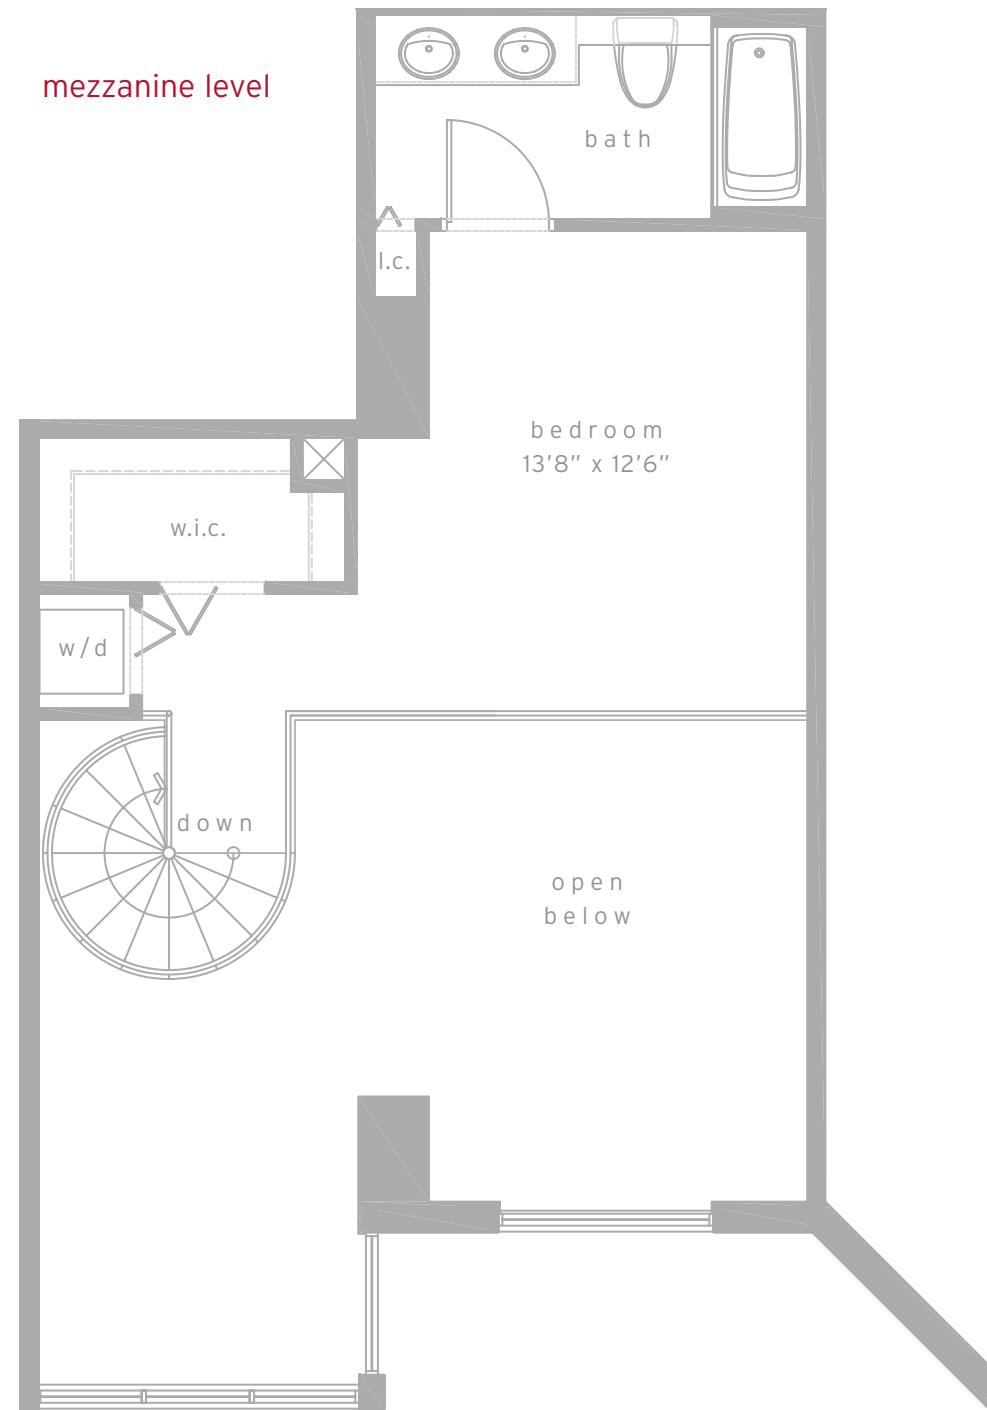

1 bed & 1-1/2 bath

residence	886 sq.ft.	82.3 m ²
terrace	90 sq.ft.	8.4 m ²
total	976 sq.ft.	90.7 m ²

city view

biscayne bay

flat level

mezzanine level

loft residences

loft d

1 bed & 1-1/2 bath + den

residence	857 sq.ft.	80.6 m ²
terrace	110 sq.ft.	10.2 m ²
total	967 sq.ft.	90.8 m ²

loft residences

loft e
1 bed & 1-1/2 bath + den

residence	886 sq.ft.	82.3 m ²
terrace	110 sq.ft.	10.2 m ²
total	996 sq.ft.	92.5 m ²

flat level

mezzanine level

loft residences

loft f
1 bed & 2 bath + den

residence	993 sq.ft.	92.3 m ²
terrace	90 sq.ft.	8.4 m ²
total	1083 sq.ft.	100.7 m ²

city view

biscayne bay

flat level

mezzanine level

loft residences

loft g

1 bed & 1-1/2 bath

residence	958 sq.ft.	89.0 m ²
terrace	91 sq.ft.	8.4 m ²
total	1049 sq.ft.	97.4 m ²

city view

loft residences

loft h