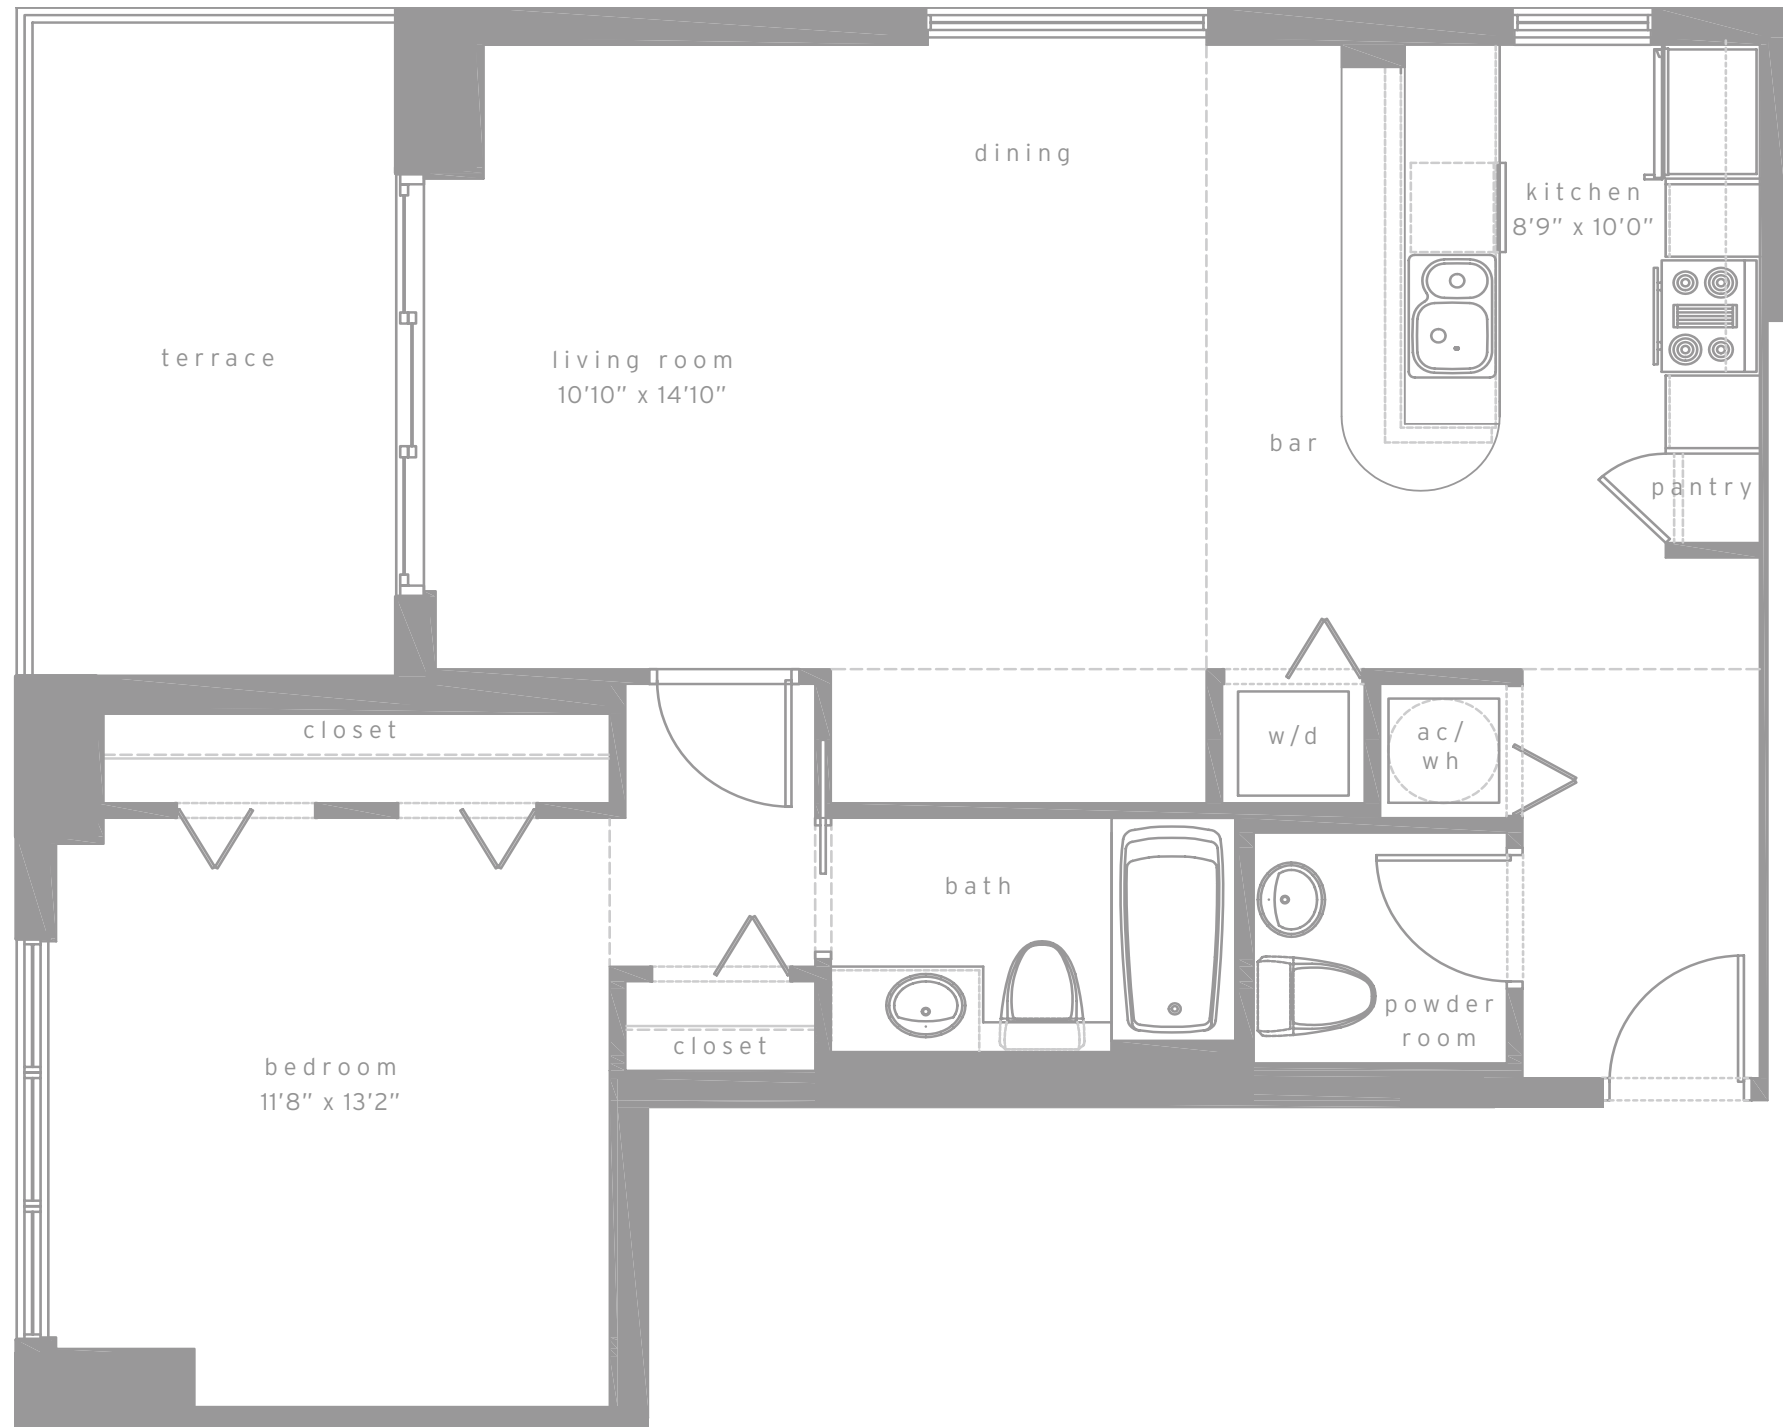

tower residences

unit a

1 bed & 1 bath

residence	605 sq.ft.	56.2 m ²
terrace	88 sq.ft.	8.2 m ²
total	693 sq.ft.	64.4 m ²

tower residences
unit b
1 bed & 1-1/2 bath

residence	797 sq.ft.	74.0 m ²
terrace	158 sq.ft.	14.7 m ²
total	955 sq.ft.	88.7 m ²

tower residences
unit c
1 bed & 1-1/2 bath

residence	897 sq.ft.	83.3 m ²
terrace	120 sq.ft.	11.2 m ²
total	1017 sq.ft.	94.5 m²

tower residences
unit d
1 bed & 1 bath

residence	592 sq.ft.	55.0 m ²
terrace	128 sq.ft.	11.9 m ²
total	720 sq.ft.	66.9 m²

tower residences
unit e
2 bed & 2 bath

residence	1134 sq.ft.	105.4 m ²
terrace	109 sq.ft.	10.1 m ²
total	1243 sq.ft.	115.5 m²

**tower residences
unit e (reversed)
2 bed & 2 bath**

residence	1119 sq.ft.	104.0 m ²
terrace	109 sq.ft.	10.1 m ²
total	1228 sq.ft.	114.1 m²

tower residences
unit f
2 bed & 2 bath

residence	1160 sq.ft.	107.8 m ²
terrace	102 sq.ft.	9.5 m ²
total	1262 sq.ft.	117.2 m²

tower residences
unit g
2 bed & 2 bath

residence	1201 sq.ft.	111.6 m ²
terrace	273 sq.ft.	25.4 m ²
total	1474 sq.ft.	137.0 m²