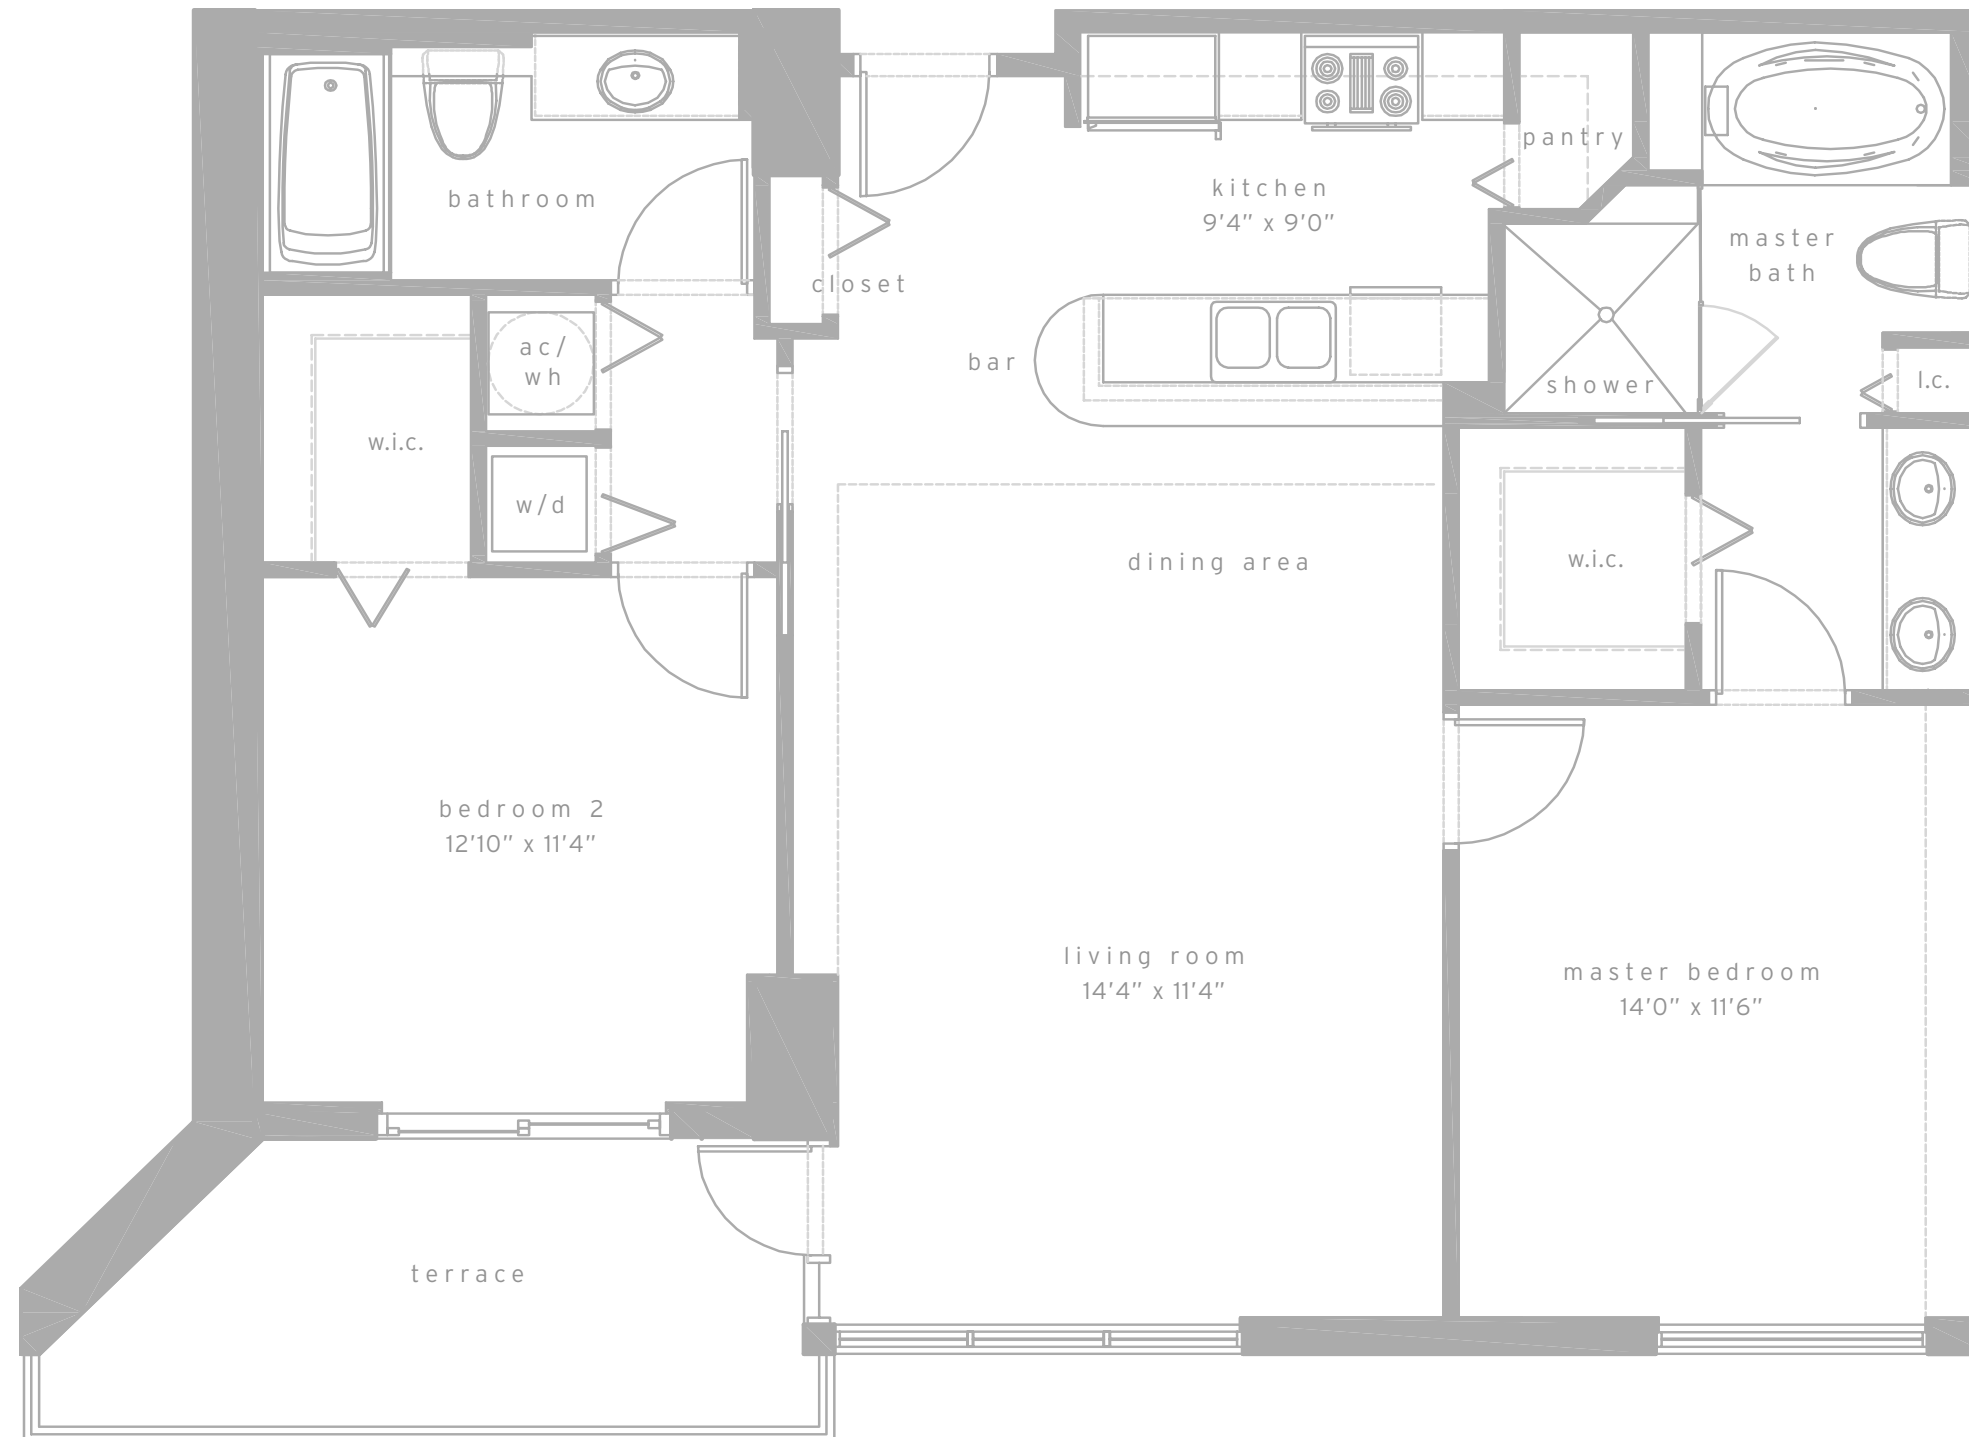

tower residences

unit a

1 bed & 1 bath

residence	605 sq.ft.	56.2 m ²
terrace	88 sq.ft.	8.2 m ²
total	693 sq.ft.	64.4 m ²

tower residences
unit b
1 bed & 1-1/2 bath

residence	797 sq.ft.	74.0 m ²
terrace	158 sq.ft.	14.7 m ²
total	955 sq.ft.	88.7 m ²

tower residences
unit c
1 bed & 1-1/2 bath

residence	897 sq.ft.	83.3 m ²
terrace	120 sq.ft.	11.2 m ²
total	1017 sq.ft.	94.5 m²

tower residences
unit d
1 bed & 1 bath

residence	592 sq.ft.	55.0 m ²
terrace	128 sq.ft.	11.9 m ²
total	720 sq.ft.	66.9 m²

tower residences
unit e
2 bed & 2 bath

residence	1134 sq.ft.	105.4 m ²
terrace	109 sq.ft.	10.1 m ²
total	1243 sq.ft.	115.5 m²

**tower residences
unit e (reversed)
2 bed & 2 bath**

residence	1119 sq.ft.	104.0 m ²
terrace	109 sq.ft.	10.1 m ²
total	1228 sq.ft.	114.1 m²

tower residences
unit f
2 bed & 2 bath

residence	1160 sq.ft.	107.8 m ²
terrace	102 sq.ft.	9.5 m ²
total	1262 sq.ft.	117.2 m²

tower residences
unit g
2 bed & 2 bath

residence	1201 sq.ft.	111.6 m ²
terrace	273 sq.ft.	25.4 m ²
total	1474 sq.ft.	137.0 m²