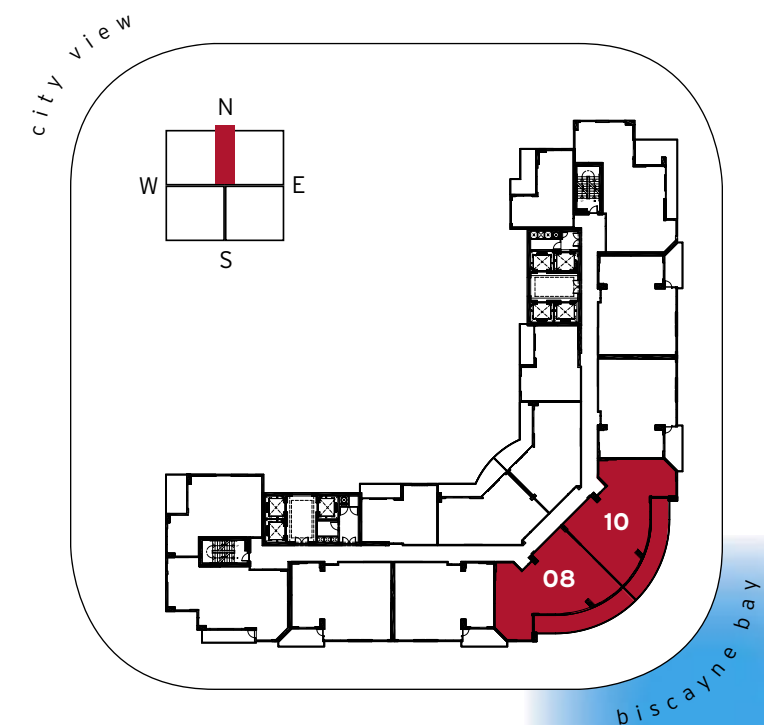

tower residences
unit c
1 bed & 1-1/2 bath

residence	897 sq.ft.	83.3 m ²
terrace	120 sq.ft.	11.2 m ²
total	1017 sq.ft.	94.5 m²

tower residences
unit d
1 bed & 1 bath

residence	592 sq.ft.	55.0 m ²
terrace	128 sq.ft.	11.9 m ²
total	720 sq.ft.	66.9 m²

tower residences
unit e
2 bed & 2 bath

residence	1134 sq.ft.	105.4 m ²
terrace	109 sq.ft.	10.1 m ²
total	1243 sq.ft.	115.5 m²

**tower residences
unit e (reversed)
2 bed & 2 bath**

residence	1119 sq.ft.	104.0 m ²
terrace	109 sq.ft.	10.1 m ²
total	1228 sq.ft.	114.1 m²

tower residences
unit f
2 bed & 2 bath

residence	1160 sq.ft.	107.8 m ²
terrace	102 sq.ft.	9.5 m ²
total	1262 sq.ft.	117.2 m²

tower residences
unit g
2 bed & 2 bath

residence	1201 sq.ft.	111.6 m ²
terrace	273 sq.ft.	25.4 m ²
total	1474 sq.ft.	137.0 m²

tower residences
unit h
2 bed & 2 bath

residence	1268 sq.ft.	117.8 m ²
terrace	247 sq.ft.	22.9 m ²
total	1515 sq.ft.	140.7 m²

loft residences

loft a
2 bed & 2-1/2 bath

residence	1354 sq.ft.	125.8 m ²
terrace	74 sq.ft.	6.8 m ²
total	1428 sq.ft.	132.6 m²