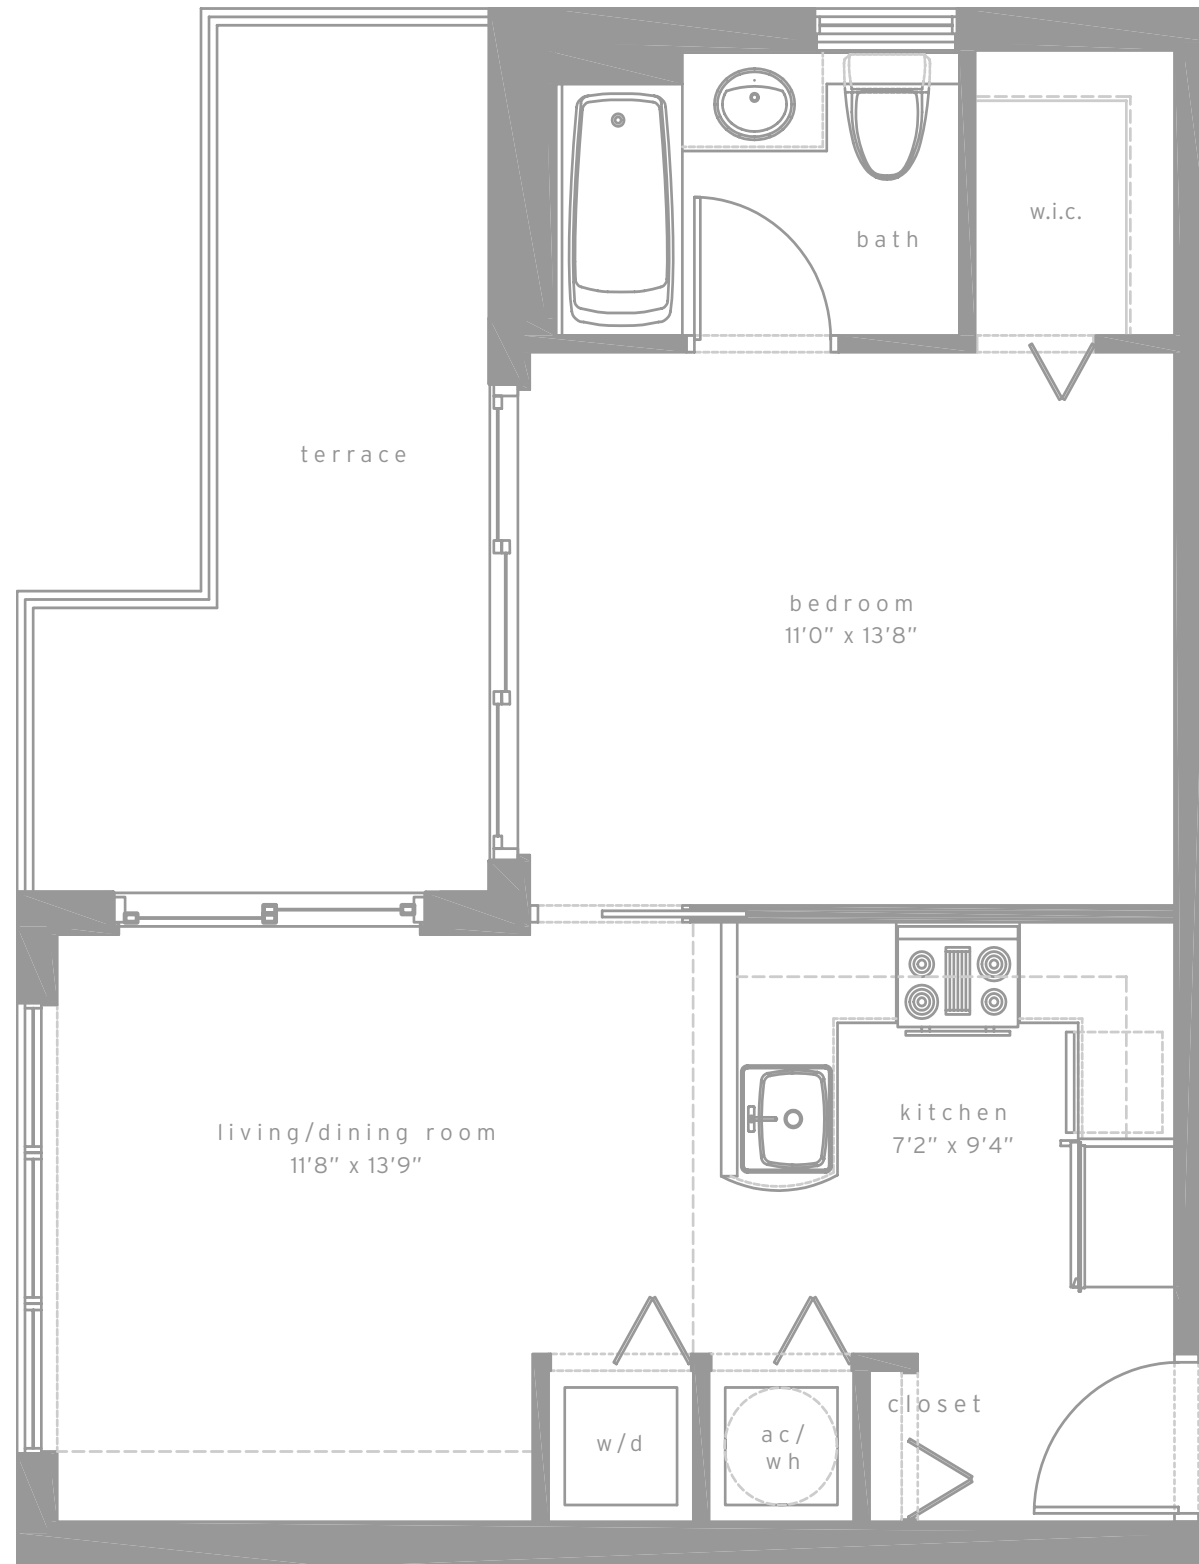

tower residences

unit a

1 bed & 1 bath

residence	605 sq.ft.	56.2 m ²
terrace	88 sq.ft.	8.2 m ²
total	693 sq.ft.	64.4 m ²

tower residences
unit b
1 bed & 1-1/2 bath

residence	797 sq.ft.	74.0 m ²
terrace	158 sq.ft.	14.7 m ²
total	955 sq.ft.	88.7 m ²

tower residences
unit c
1 bed & 1-1/2 bath

residence	897 sq.ft.	83.3 m ²
terrace	120 sq.ft.	11.2 m ²
total	1017 sq.ft.	94.5 m²

tower residences
unit d
1 bed & 1 bath

residence	592 sq.ft.	55.0 m ²
terrace	128 sq.ft.	11.9 m ²
total	720 sq.ft.	66.9 m²

tower residences
unit e
2 bed & 2 bath

residence	1134 sq.ft.	105.4 m ²
terrace	109 sq.ft.	10.1 m ²
total	1243 sq.ft.	115.5 m²

**tower residences
unit e (reversed)
2 bed & 2 bath**

residence	1119 sq.ft.	104.0 m ²
terrace	109 sq.ft.	10.1 m ²
total	1228 sq.ft.	114.1 m²

tower residences
unit f
2 bed & 2 bath

residence	1160 sq.ft.	107.8 m ²
terrace	102 sq.ft.	9.5 m ²
total	1262 sq.ft.	117.2 m²

tower residences
unit g
2 bed & 2 bath

residence	1201 sq.ft.	111.6 m ²
terrace	273 sq.ft.	25.4 m ²
total	1474 sq.ft.	137.0 m²