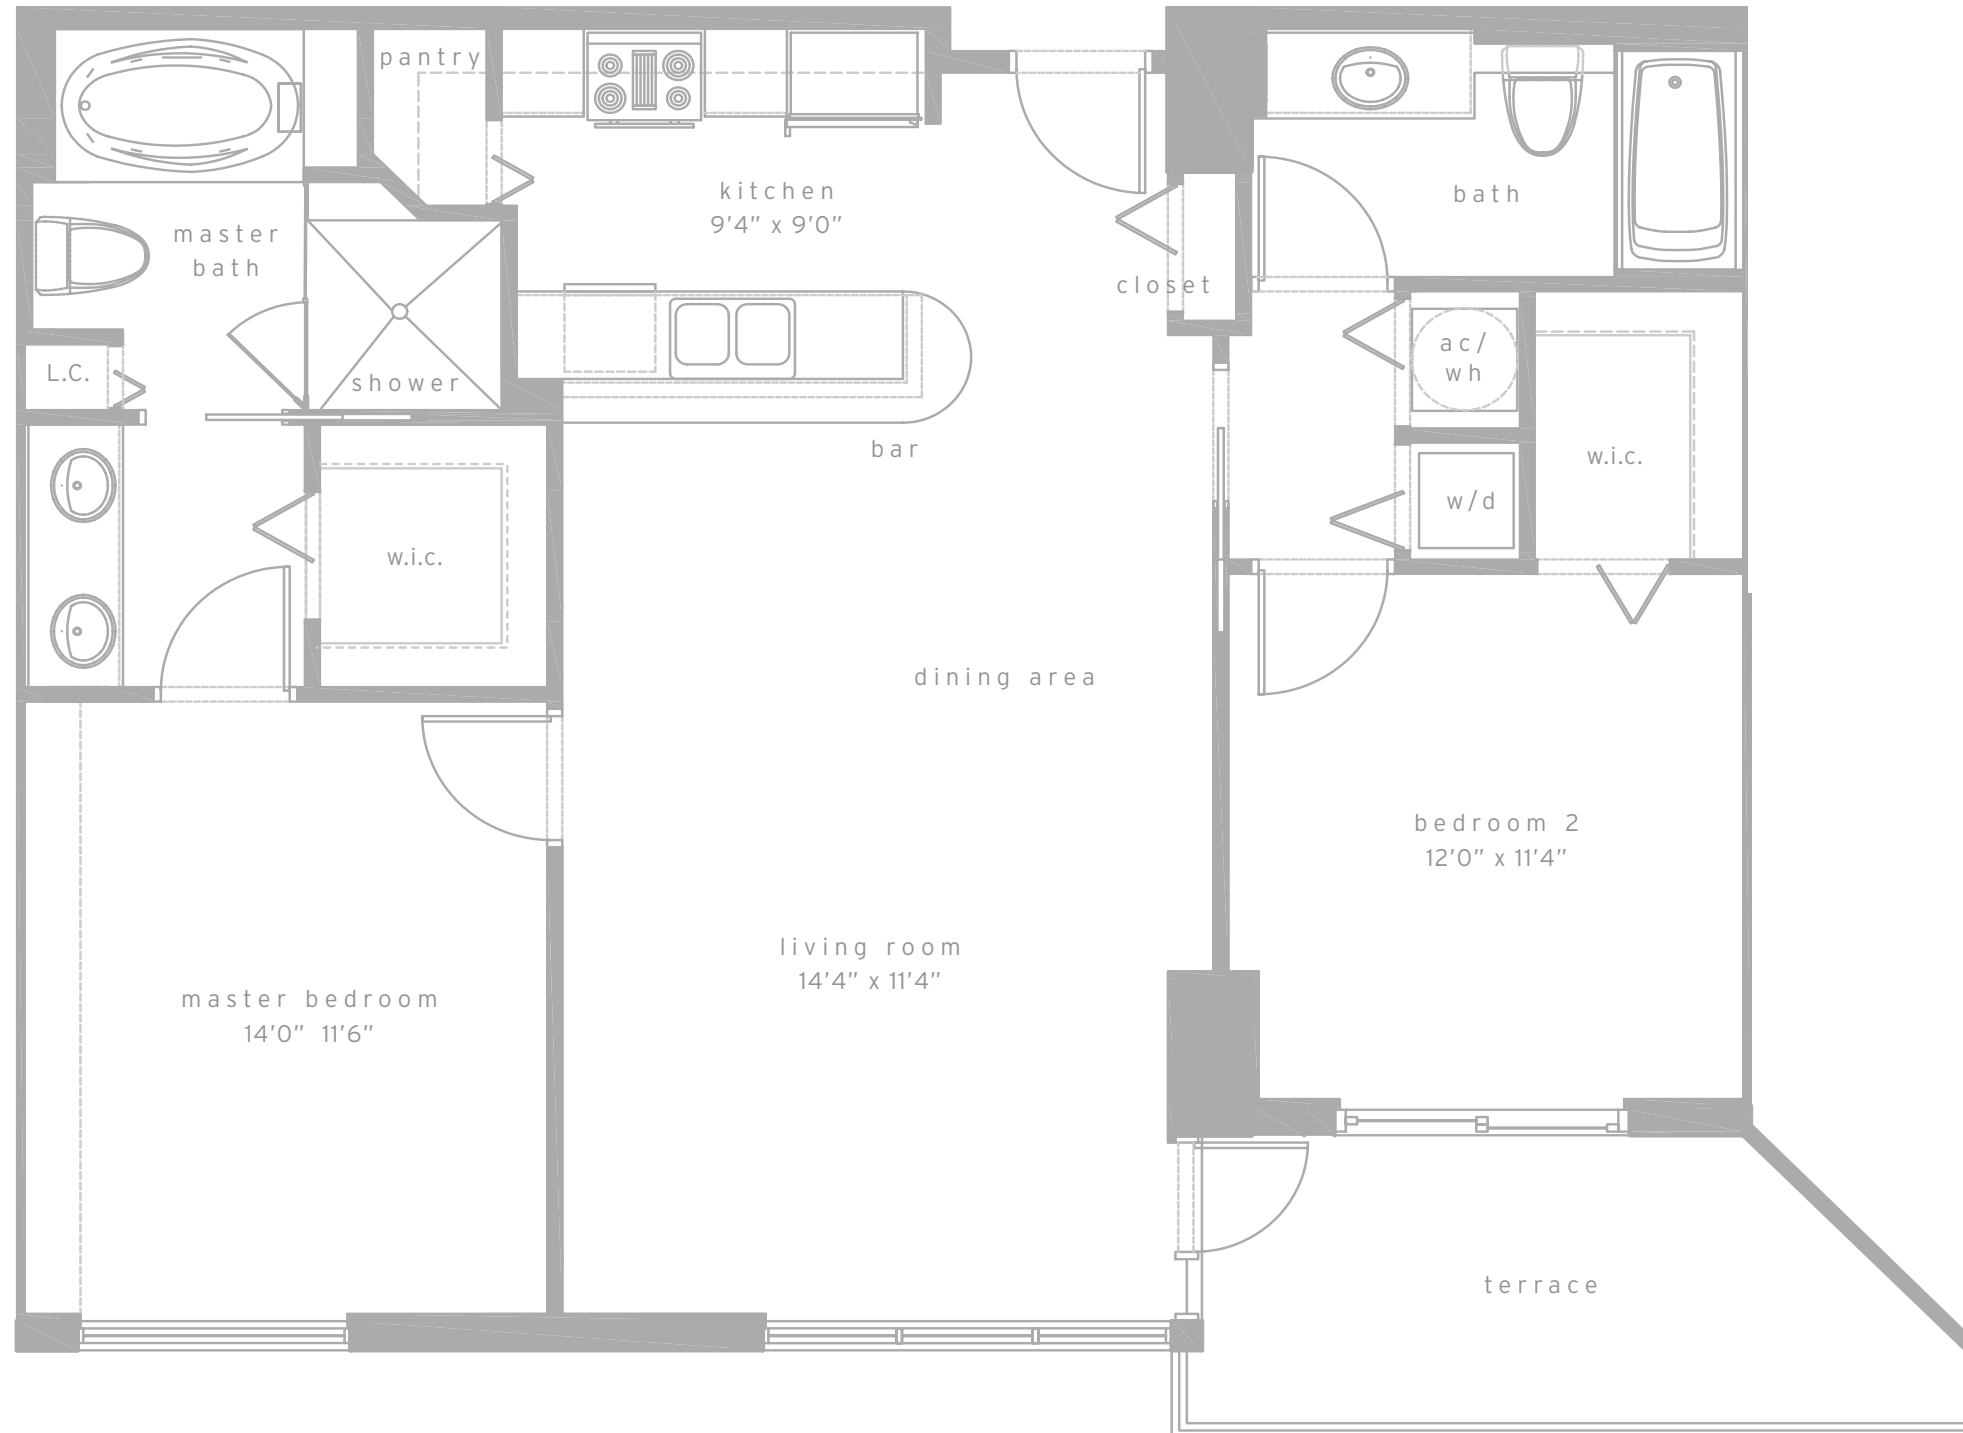

tower residences

unit a

1 bed & 1 bath

residence	605 sq.ft.	56.2 m ²
terrace	88 sq.ft.	8.2 m ²
total	693 sq.ft.	64.4 m ²

tower residences
unit b
1 bed & 1-1/2 bath

residence	797 sq.ft.	74.0 m ²
terrace	158 sq.ft.	14.7 m ²
total	955 sq.ft.	88.7 m ²

tower residences
unit c
1 bed & 1-1/2 bath

residence	897 sq.ft.	83.3 m ²
terrace	120 sq.ft.	11.2 m ²
total	1017 sq.ft.	94.5 m²

tower residences
unit d
1 bed & 1 bath

residence	592 sq.ft.	55.0 m ²
terrace	128 sq.ft.	11.9 m ²
total	720 sq.ft.	66.9 m²

tower residences
unit e
2 bed & 2 bath

residence	1134 sq.ft.	105.4 m ²
terrace	109 sq.ft.	10.1 m ²
total	1243 sq.ft.	115.5 m²

**tower residences
unit e (reversed)
2 bed & 2 bath**

residence	1119 sq.ft.	104.0 m ²
terrace	109 sq.ft.	10.1 m ²
total	1228 sq.ft.	114.1 m²

tower residences
unit f
2 bed & 2 bath

residence	1160 sq.ft.	107.8 m ²
terrace	102 sq.ft.	9.5 m ²
total	1262 sq.ft.	117.2 m²

tower residences
unit g
2 bed & 2 bath

residence	1201 sq.ft.	111.6 m ²
terrace	273 sq.ft.	25.4 m ²
total	1474 sq.ft.	137.0 m²