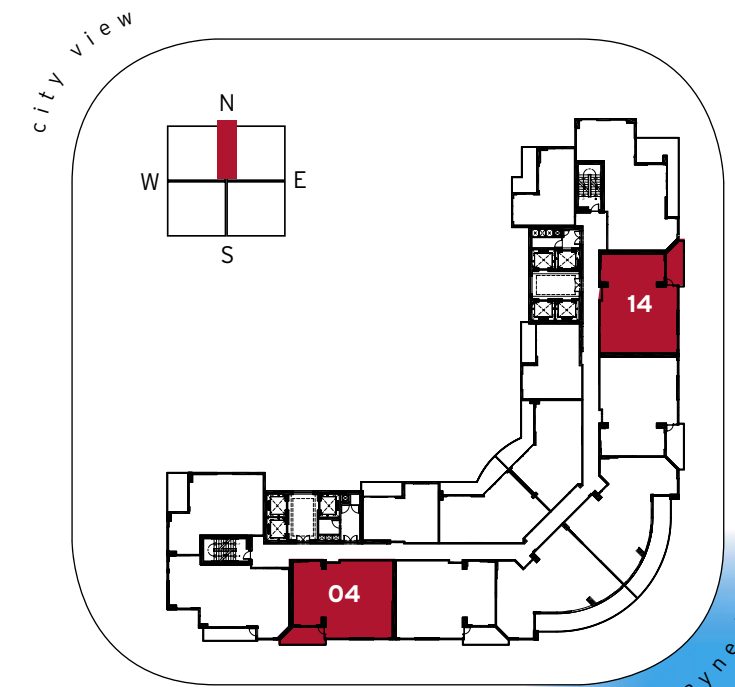

tower residences
unit c
1 bed & 1-1/2 bath

residence	897 sq.ft.	83.3 m ²
terrace	120 sq.ft.	11.2 m ²
total	1017 sq.ft.	94.5 m²

tower residences
unit d
1 bed & 1 bath

residence	592 sq.ft.	55.0 m ²
terrace	128 sq.ft.	11.9 m ²
total	720 sq.ft.	66.9 m²

tower residences
unit e
2 bed & 2 bath

residence	1134 sq.ft.	105.4 m ²
terrace	109 sq.ft.	10.1 m ²
total	1243 sq.ft.	115.5 m²

**tower residences
unit e (reversed)
2 bed & 2 bath**

residence	1119 sq.ft.	104.0 m ²
terrace	109 sq.ft.	10.1 m ²
total	1228 sq.ft.	114.1 m²

tower residences
unit f
2 bed & 2 bath

residence	1160 sq.ft.	107.8 m ²
terrace	102 sq.ft.	9.5 m ²
total	1262 sq.ft.	117.2 m²

tower residences
unit g
2 bed & 2 bath

residence	1201 sq.ft.	111.6 m ²
terrace	273 sq.ft.	25.4 m ²
total	1474 sq.ft.	137.0 m²

tower residences
unit h
2 bed & 2 bath

residence	1268 sq.ft.	117.8 m ²
terrace	247 sq.ft.	22.9 m ²
total	1515 sq.ft.	140.7 m²

loft residences

loft a
2 bed & 2-1/2 bath

residence	1354 sq.ft.	125.8 m ²
terrace	74 sq.ft.	6.8 m ²
total	1428 sq.ft.	132.6 m²