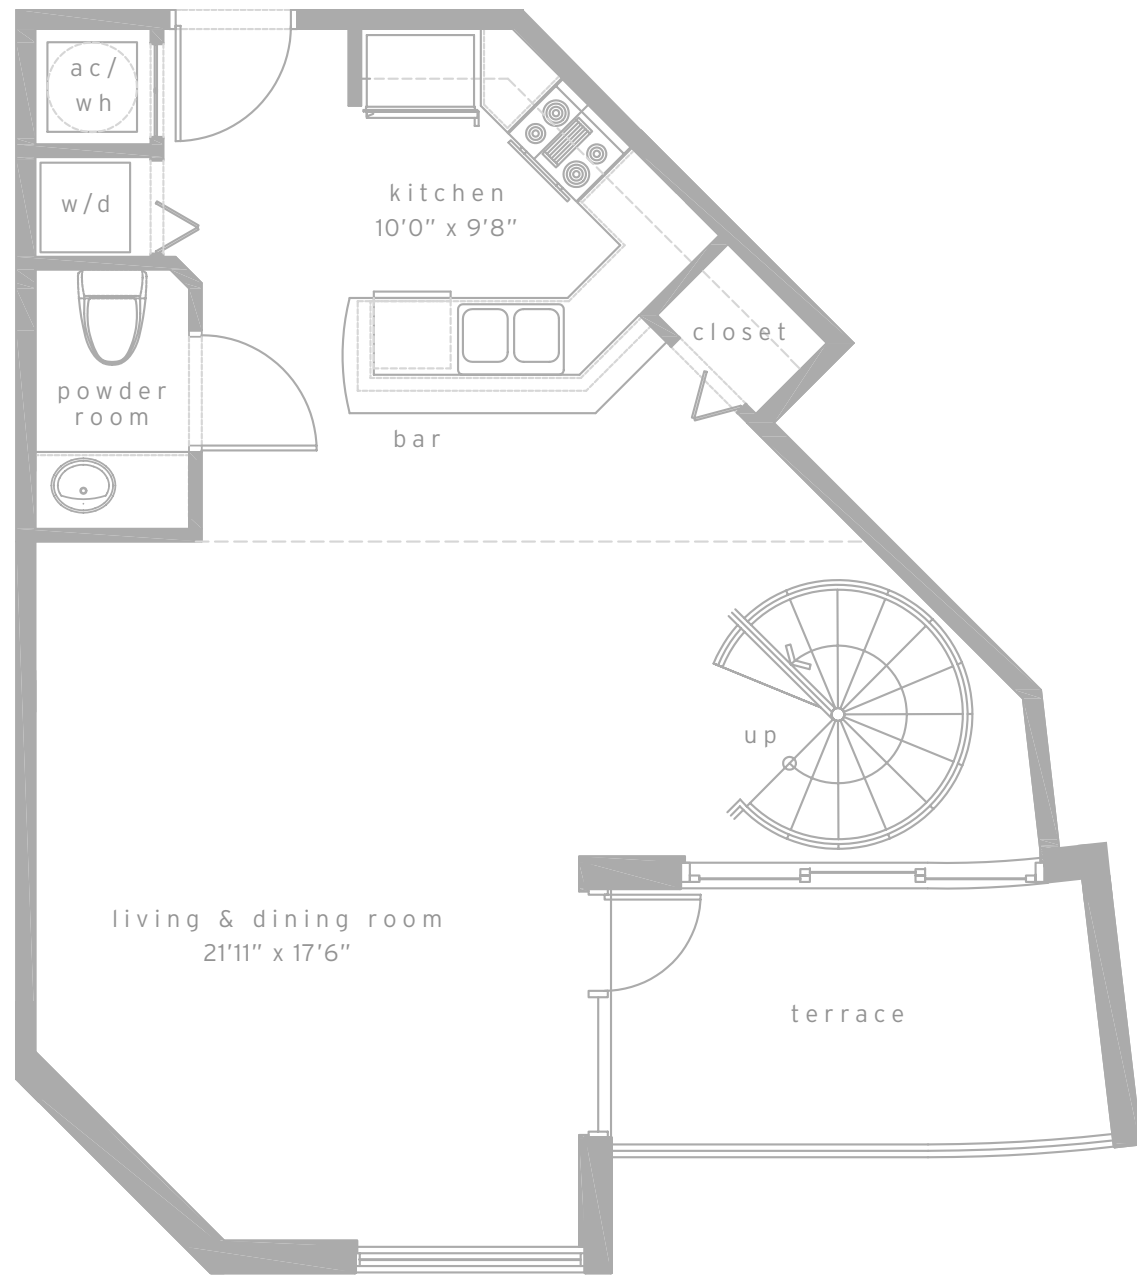

flat level

mezzanine level

loft residences

loft f
1 bed & 2 bath + den

residence	993 sq.ft.	92.3 m ²
terrace	90 sq.ft.	8.4 m ²
total	1083 sq.ft.	100.7 m ²

city view

biscayne bay

flat level

mezzanine level

loft residences

loft g

1 bed & 1-1/2 bath

residence	958 sq.ft.	89.0 m ²
terrace	91 sq.ft.	8.4 m ²
total	1049 sq.ft.	97.4 m ²

city view

loft residences

loft h