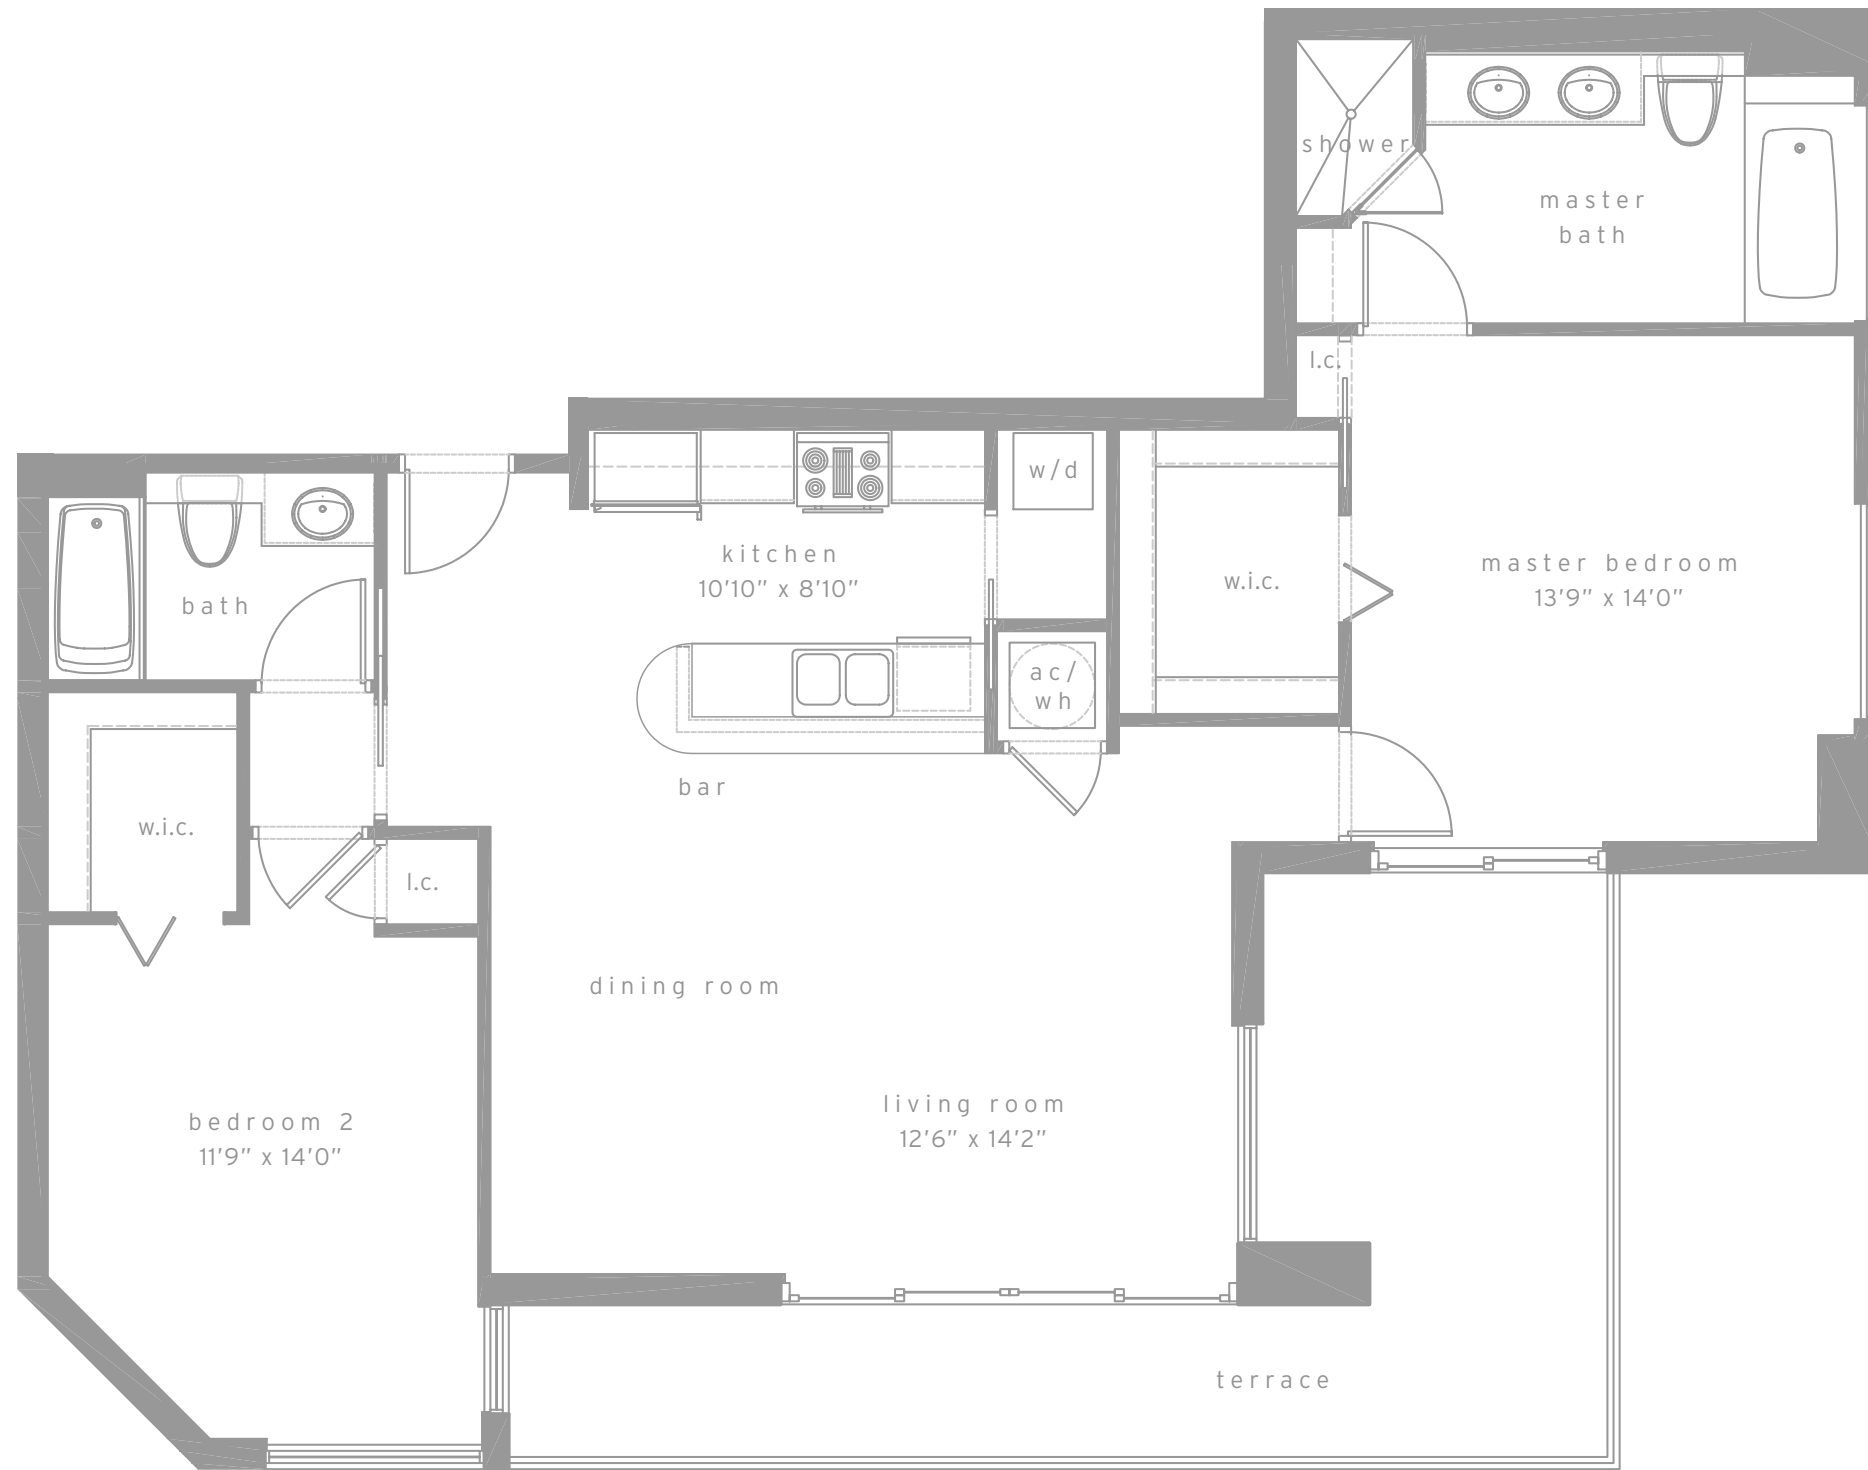

tower residences
unit c
1 bed & 1-1/2 bath

residence	897 sq.ft.	83.3 m ²
terrace	120 sq.ft.	11.2 m ²
total	1017 sq.ft.	94.5 m²

tower residences
unit d
1 bed & 1 bath

residence	592 sq.ft.	55.0 m ²
terrace	128 sq.ft.	11.9 m ²
total	720 sq.ft.	66.9 m²

tower residences
unit e
2 bed & 2 bath

residence	1134 sq.ft.	105.4 m ²
terrace	109 sq.ft.	10.1 m ²
total	1243 sq.ft.	115.5 m²

**tower residences
unit e (reversed)
2 bed & 2 bath**

residence	1119 sq.ft.	104.0 m ²
terrace	109 sq.ft.	10.1 m ²
total	1228 sq.ft.	114.1 m²

tower residences
unit f
2 bed & 2 bath

residence	1160 sq.ft.	107.8 m ²
terrace	102 sq.ft.	9.5 m ²
total	1262 sq.ft.	117.2 m²

tower residences
unit g
2 bed & 2 bath

residence	1201 sq.ft.	111.6 m ²
terrace	273 sq.ft.	25.4 m ²
total	1474 sq.ft.	137.0 m²

tower residences
unit h
2 bed & 2 bath

residence	1268 sq.ft.	117.8 m ²
terrace	247 sq.ft.	22.9 m ²
total	1515 sq.ft.	140.7 m²

loft residences

loft a
2 bed & 2-1/2 bath

residence	1354 sq.ft.	125.8 m ²
terrace	74 sq.ft.	6.8 m ²
total	1428 sq.ft.	132.6 m²