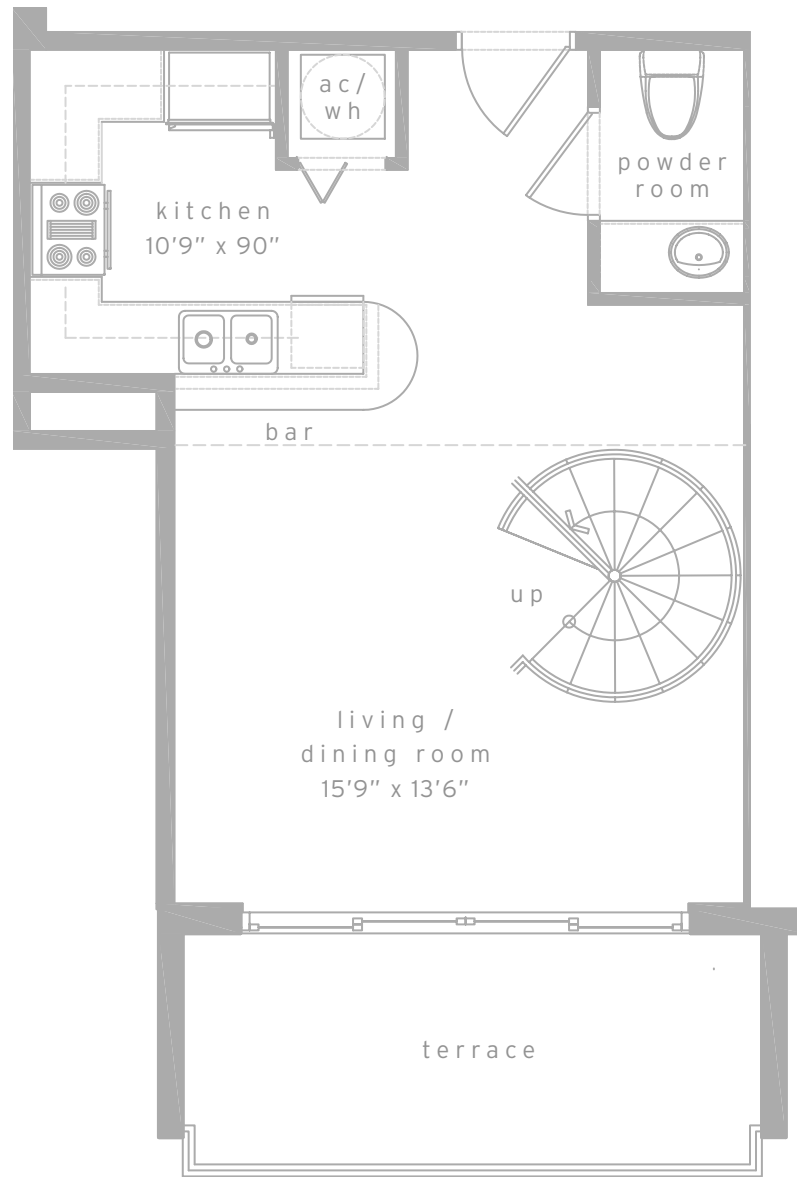

tower residences
unit f
2 bed & 2 bath

residence	1160 sq.ft.	107.8 m ²
terrace	102 sq.ft.	9.5 m ²
total	1262 sq.ft.	117.2 m²

tower residences
unit g
2 bed & 2 bath

residence	1201 sq.ft.	111.6 m ²
terrace	273 sq.ft.	25.4 m ²
total	1474 sq.ft.	137.0 m²

tower residences
unit h
2 bed & 2 bath

residence	1268 sq.ft.	117.8 m ²
terrace	247 sq.ft.	22.9 m ²
total	1515 sq.ft.	140.7 m²

loft residences

loft a
2 bed & 2-1/2 bath

residence	1354 sq.ft.	125.8 m ²
terrace	74 sq.ft.	6.8 m ²
total	1428 sq.ft.	132.6 m²

flat level

mezzanine level

loft residences
loft b
1 bed & 1-1/2 bath

residence	698 sq.ft.	64.8 m ²
terrace	26 sq.ft.	2.4 m ²
total	724 sq.ft.	67.2 m ²

flat level

mezzanine level

loft residences

loft c

1 bed & 1-1/2 bath

residence	886 sq.ft.	82.3 m ²
terrace	90 sq.ft.	8.4 m ²
total	976 sq.ft.	90.7 m ²

city view

biscayne bay

flat level

mezzanine level

loft residences

loft d