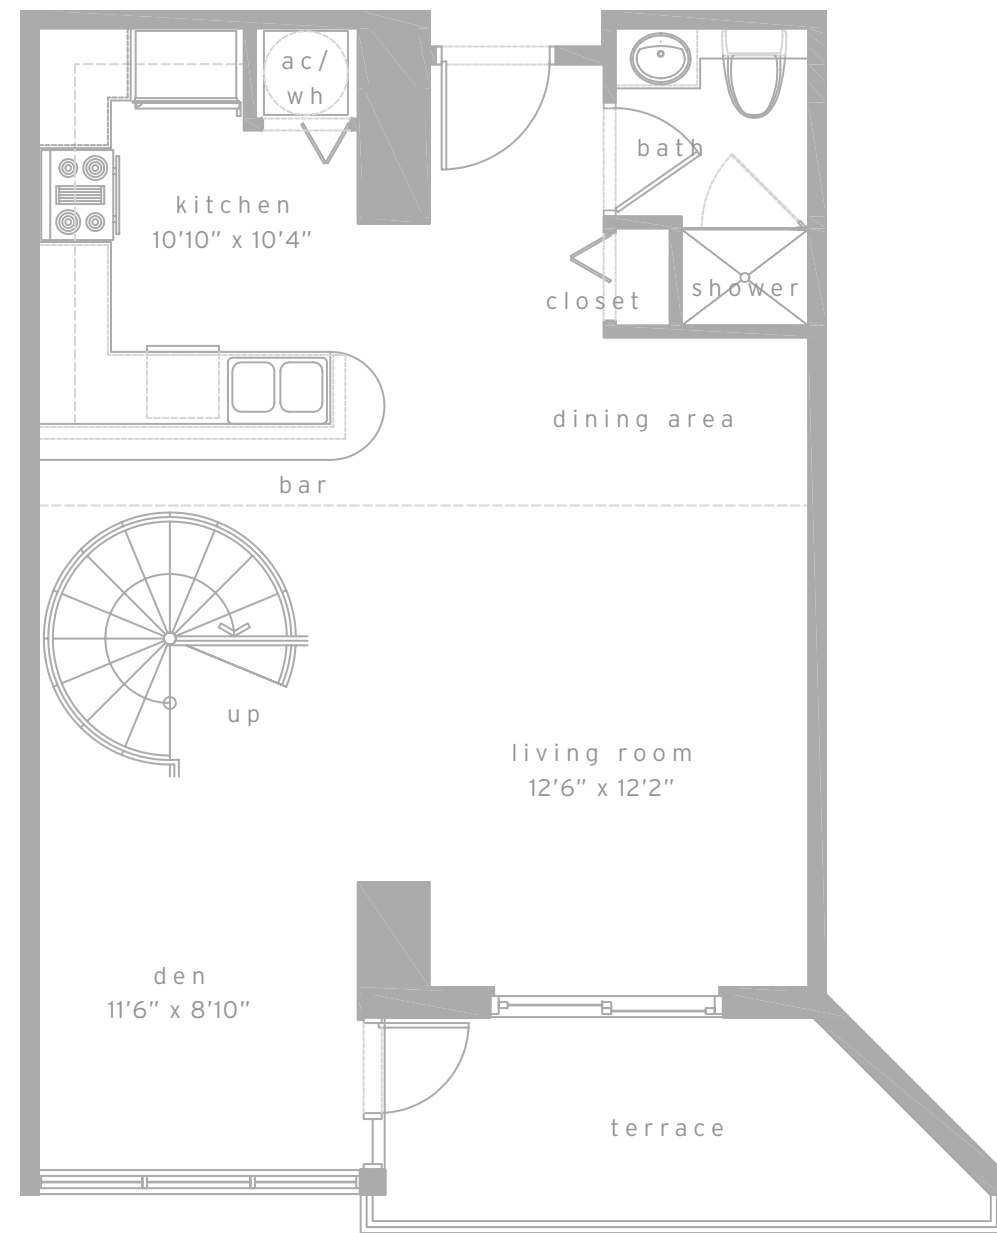

1 bed & 1-1/2 bath

residence	886 sq.ft.	82.3 m ²
terrace	90 sq.ft.	8.4 m ²
total	976 sq.ft.	90.7 m ²

city view

biscayne bay

flat level

mezzanine level

loft residences

loft d

1 bed & 1-1/2 bath + den

residence	857 sq.ft.	80.6 m ²
terrace	110 sq.ft.	10.2 m ²
total	967 sq.ft.	90.8 m ²

loft residences

loft e
1 bed & 1-1/2 bath + den

residence	886 sq.ft.	82.3 m ²
terrace	110 sq.ft.	10.2 m ²
total	996 sq.ft.	92.5 m ²

flat level

mezzanine level

loft residences

loft f
1 bed & 2 bath + den

residence	993 sq.ft.	92.3 m ²
terrace	90 sq.ft.	8.4 m ²
total	1083 sq.ft.	100.7 m ²

city view

biscayne bay

flat level

mezzanine level

loft residences

loft g

1 bed & 1-1/2 bath

residence	958 sq.ft.	89.0 m ²
terrace	91 sq.ft.	8.4 m ²
total	1049 sq.ft.	97.4 m ²

city view

loft residences

loft h