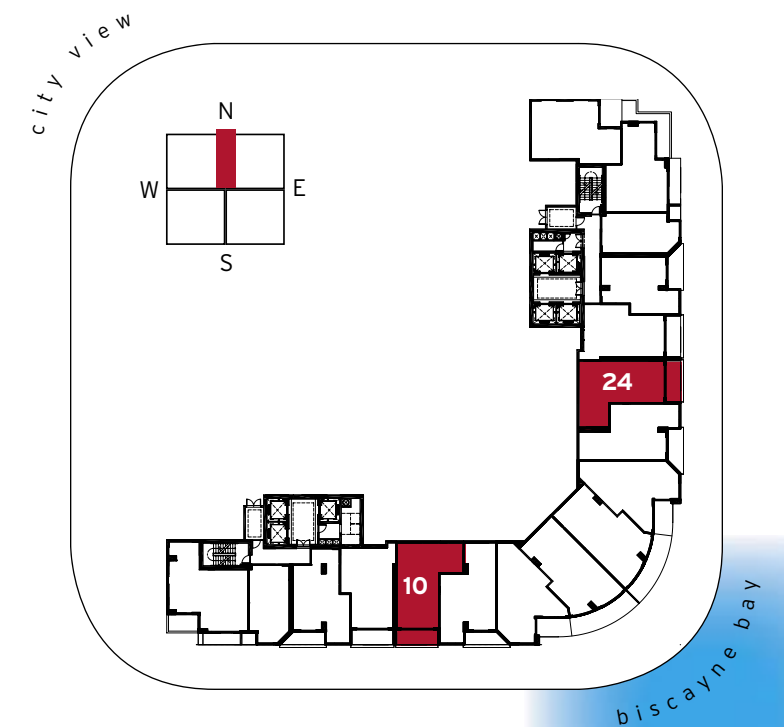

1 bed & 1-1/2 bath

residence	886 sq.ft.	82.3 m ²
terrace	90 sq.ft.	8.4 m ²
total	976 sq.ft.	90.7 m ²

city view

biscayne bay

flat level

mezzanine level

loft residences

loft d

1 bed & 1-1/2 bath + den

residence	857 sq.ft.	80.6 m ²
terrace	110 sq.ft.	10.2 m ²
total	967 sq.ft.	90.8 m ²

loft residences

loft e
1 bed & 1-1/2 bath + den

residence	886 sq.ft.	82.3 m ²
terrace	110 sq.ft.	10.2 m ²
total	996 sq.ft.	92.5 m ²

flat level

mezzanine level

loft residences

loft f
1 bed & 2 bath + den

residence	993 sq.ft.	92.3 m ²
terrace	90 sq.ft.	8.4 m ²
total	1083 sq.ft.	100.7 m ²

city view

biscayne bay

flat level

mezzanine level

loft residences

loft g

1 bed & 1-1/2 bath

residence	958 sq.ft.	89.0 m ²
terrace	91 sq.ft.	8.4 m ²
total	1049 sq.ft.	97.4 m ²

city view

loft residences

loft h