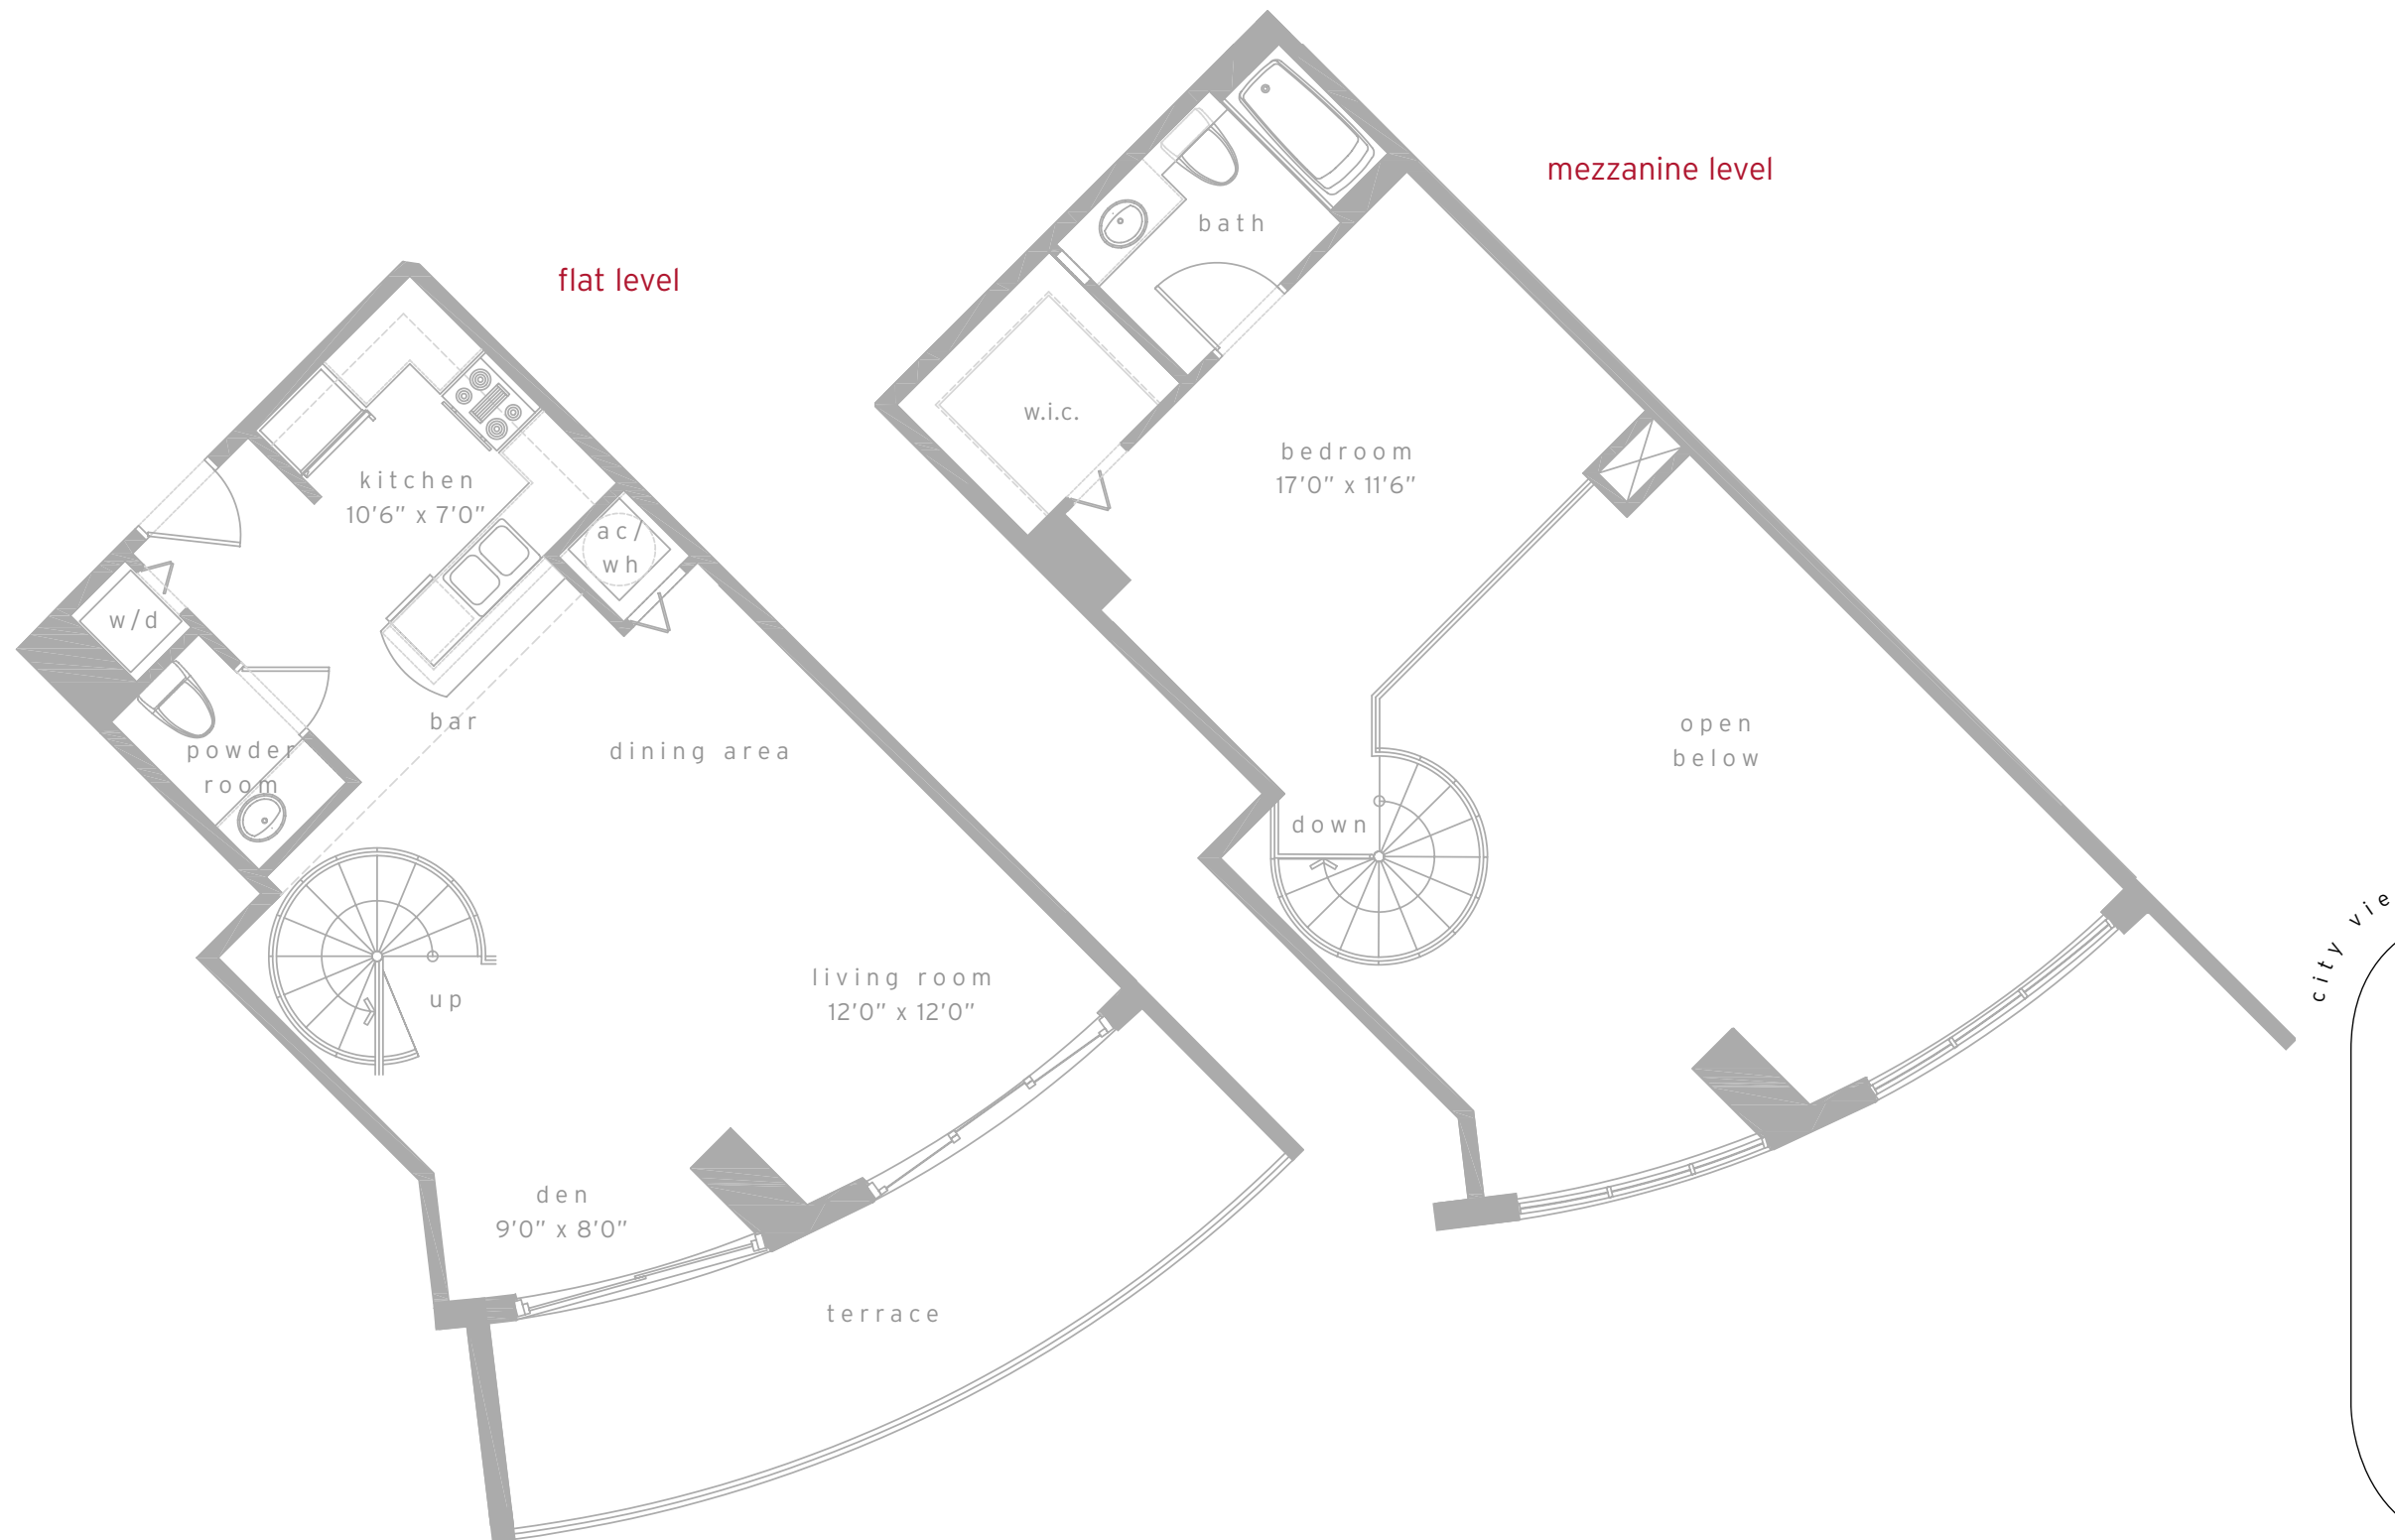

flat level

mezzanine level

loft residences

loft f
1 bed & 2 bath + den

residence	993 sq.ft.	92.3 m ²
terrace	90 sq.ft.	8.4 m ²
total	1083 sq.ft.	100.7 m ²

city view

biscayne bay

flat level

mezzanine level

loft residences

loft g

1 bed & 1-1/2 bath

residence	958 sq.ft.	89.0 m ²
terrace	91 sq.ft.	8.4 m ²
total	1049 sq.ft.	97.4 m ²

city view

loft residences

loft h

1 bed & 1-1/2 bath + den

residence	959 sq.ft.	89.0 m ²
terrace	187 sq.ft.	17.4 m ²
total	1146 sq.ft.	106.4 m²

loft residences

loft i

1 bed & 1-1/2 bath + den

residence	952 sq.ft.	88.5 m ²
terrace	80 sq.ft.	7.4 m ²
total	1032 sq.ft.	95.9 m ²