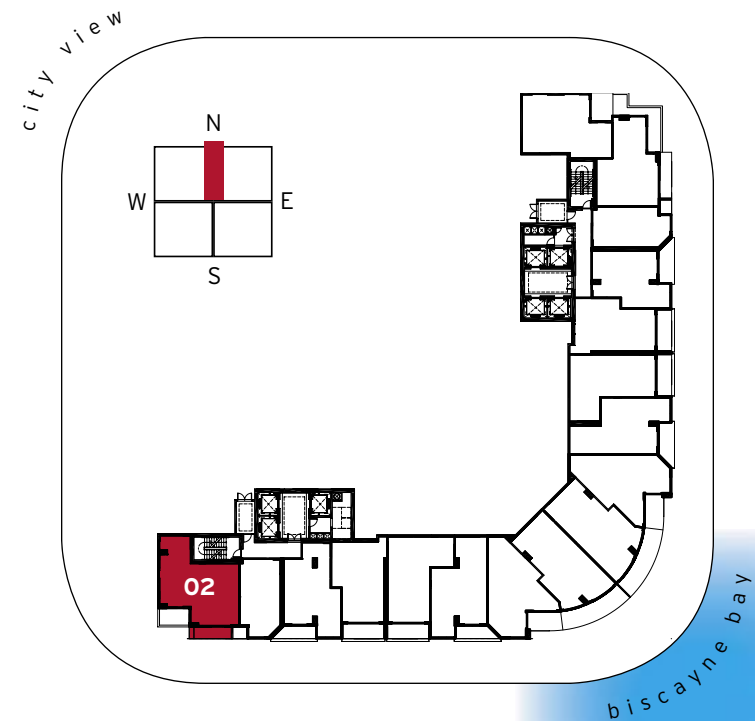

tower residences
unit f
2 bed & 2 bath

residence	1160 sq.ft.	107.8 m ²
terrace	102 sq.ft.	9.5 m ²
total	1262 sq.ft.	117.2 m²

tower residences
unit g
2 bed & 2 bath

residence	1201 sq.ft.	111.6 m ²
terrace	273 sq.ft.	25.4 m ²
total	1474 sq.ft.	137.0 m²

tower residences
unit h
2 bed & 2 bath

residence	1268 sq.ft.	117.8 m ²
terrace	247 sq.ft.	22.9 m ²
total	1515 sq.ft.	140.7 m²

loft residences

loft a
2 bed & 2-1/2 bath

residence	1354 sq.ft.	125.8 m ²
terrace	74 sq.ft.	6.8 m ²
total	1428 sq.ft.	132.6 m²

flat level

mezzanine level

loft residences
loft b
1 bed & 1-1/2 bath

residence	698 sq.ft.	64.8 m ²
terrace	26 sq.ft.	2.4 m ²
total	724 sq.ft.	67.2 m ²

flat level

mezzanine level

loft residences

loft c

1 bed & 1-1/2 bath

residence	886 sq.ft.	82.3 m ²
terrace	90 sq.ft.	8.4 m ²
total	976 sq.ft.	90.7 m ²

city view

biscayne bay

flat level

mezzanine level

loft residences

loft d