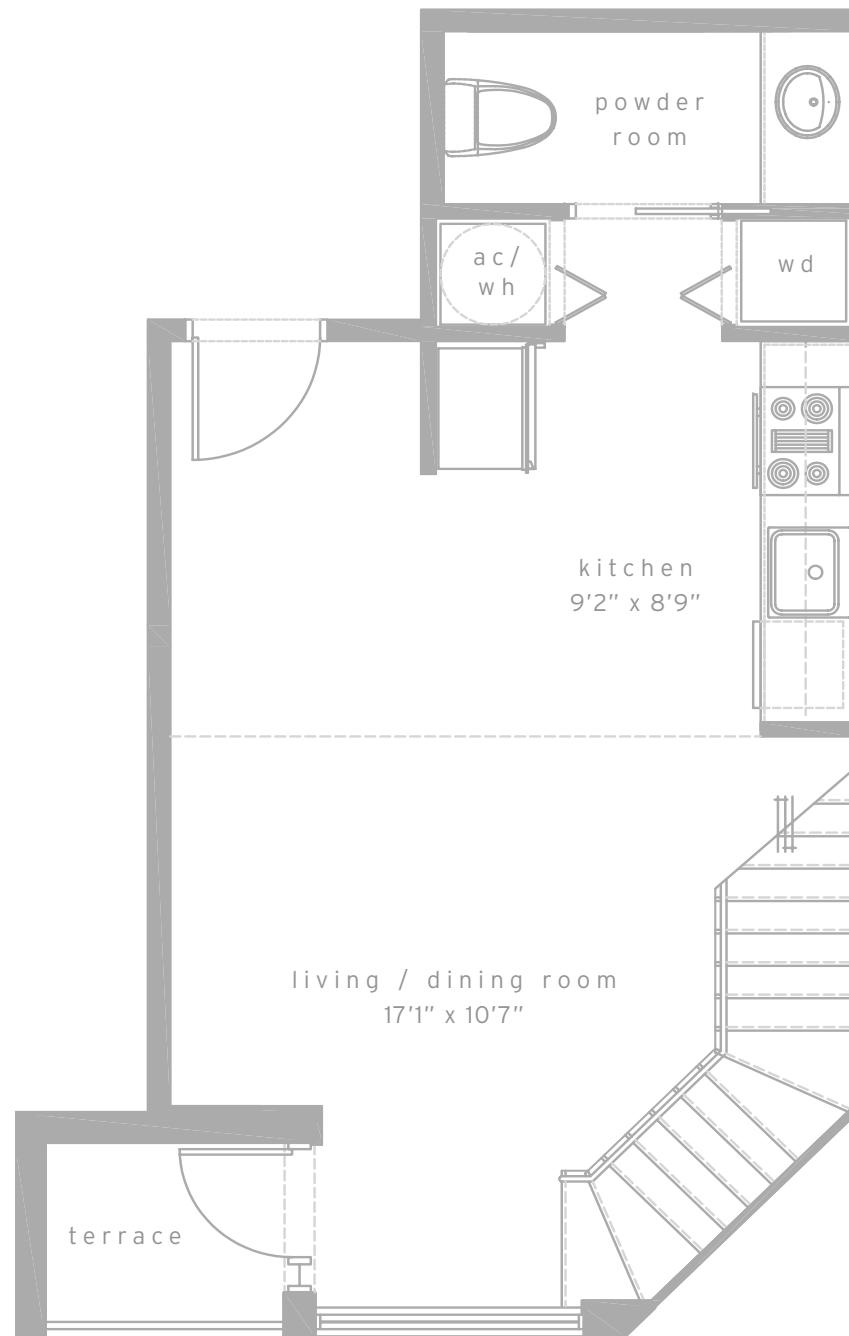

tower residences
unit f
2 bed & 2 bath

residence	1160 sq.ft.	107.8 m ²
terrace	102 sq.ft.	9.5 m ²
total	1262 sq.ft.	117.2 m²

tower residences
unit g
2 bed & 2 bath

residence	1201 sq.ft.	111.6 m ²
terrace	273 sq.ft.	25.4 m ²
total	1474 sq.ft.	137.0 m²

tower residences
unit h
2 bed & 2 bath

residence	1268 sq.ft.	117.8 m ²
terrace	247 sq.ft.	22.9 m ²
total	1515 sq.ft.	140.7 m²

loft residences

loft a
2 bed & 2-1/2 bath

residence	1354 sq.ft.	125.8 m ²
terrace	74 sq.ft.	6.8 m ²
total	1428 sq.ft.	132.6 m²

flat level

mezzanine level

loft residences
loft b
1 bed & 1-1/2 bath

residence	698 sq.ft.	64.8 m ²
terrace	26 sq.ft.	2.4 m ²
total	724 sq.ft.	67.2 m ²

flat level

mezzanine level

loft residences

loft c

1 bed & 1-1/2 bath

residence	886 sq.ft.	82.3 m ²
terrace	90 sq.ft.	8.4 m ²
total	976 sq.ft.	90.7 m ²

city view

biscayne bay

flat level

mezzanine level

loft residences

loft d