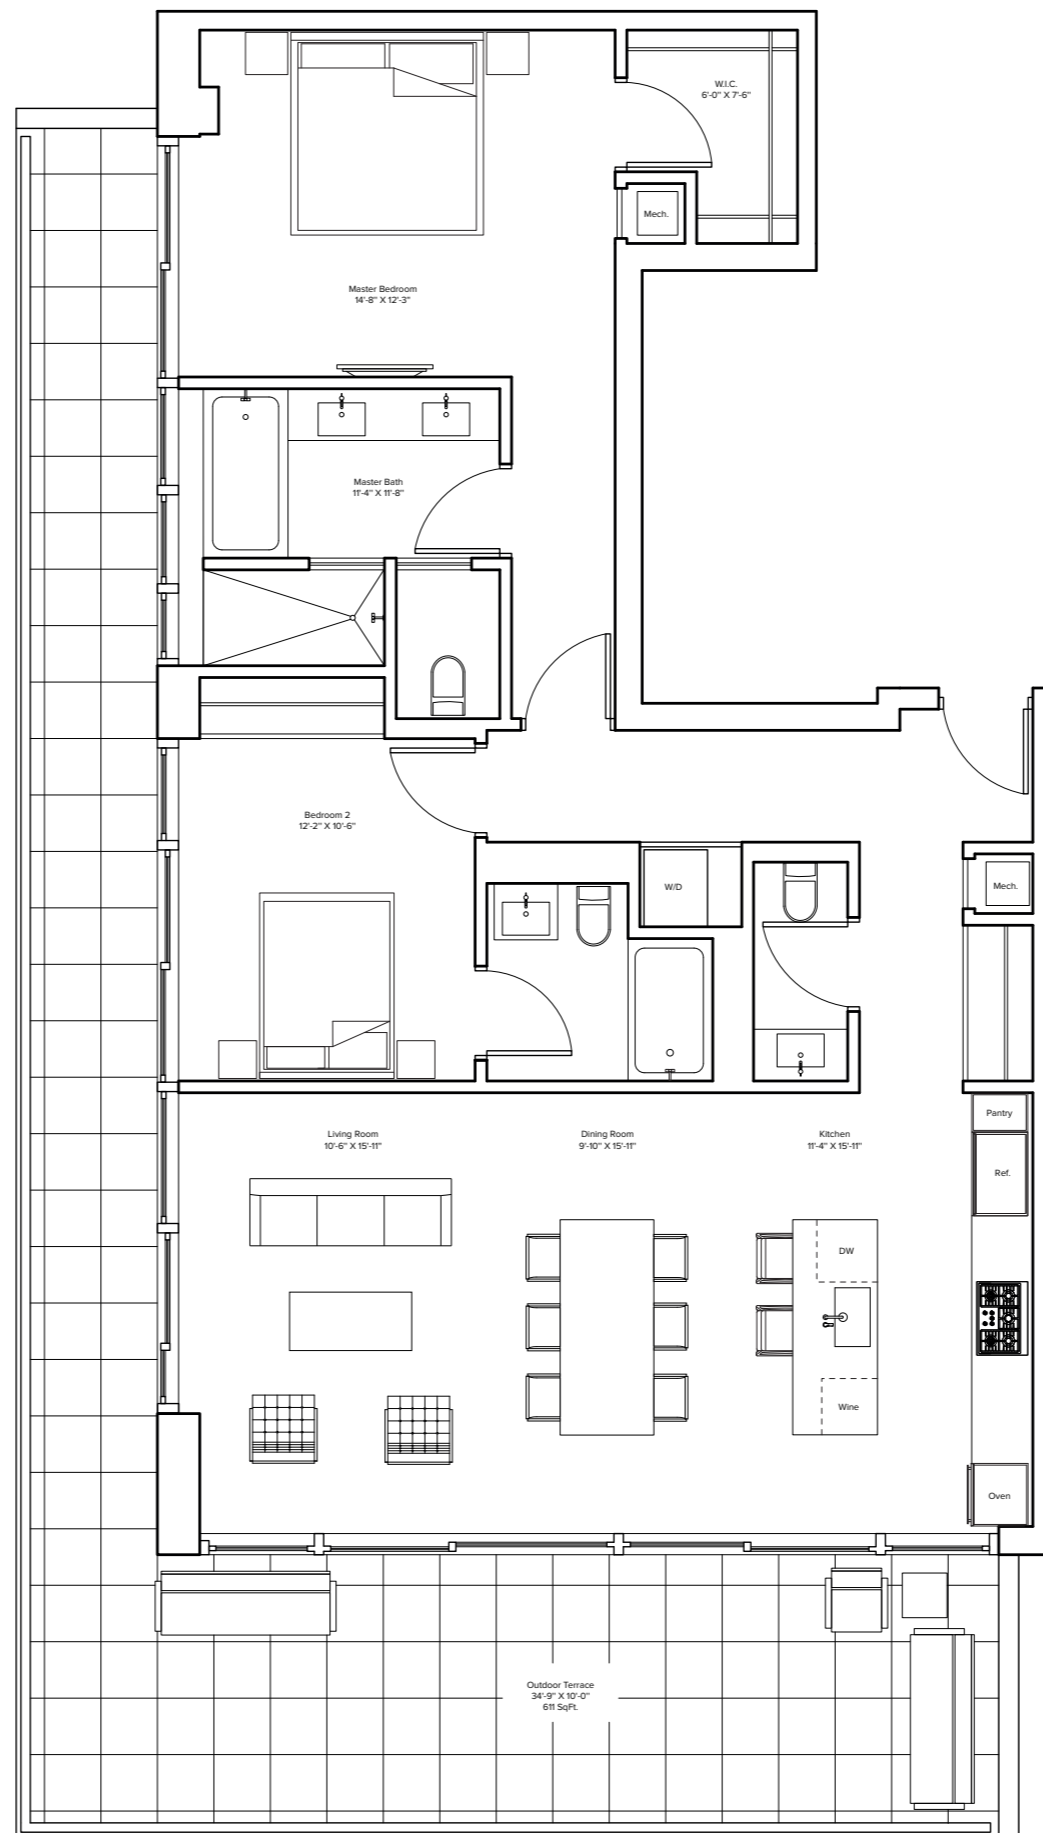

## Three Hundred Collins

2 Bedrooms / 2 Bathrooms

Indoor Living: 1133 ft<sup>2</sup> / 105.2 m<sup>2</sup>  
Outdoor Living: 430 ft<sup>2</sup> / 39.9 m<sup>2</sup>  
Total: 1563 ft<sup>2</sup> / 145.2 m<sup>2</sup>

# Three Hundred Collins

1 Bedrooms / 1.5 Bathrooms  
Indoor Living: 996 ft<sup>2</sup> / 92.5 m<sup>2</sup>  
Outdoor Living: 293 ft<sup>2</sup> / 27.2 m<sup>2</sup>  
Total: 1289 ft<sup>2</sup> / 119.8 m<sup>2</sup>

## Three Hundred Collins

2 Bedrooms / 2.5 Bathrooms

Indoor Living: 1409 ft<sup>2</sup> / 130.9 m<sup>2</sup>

Outdoor Living: 611 ft<sup>2</sup> / 56.8 m<sup>2</sup>

Total: 2020 ft<sup>2</sup> / 187.7 m<sup>2</sup>