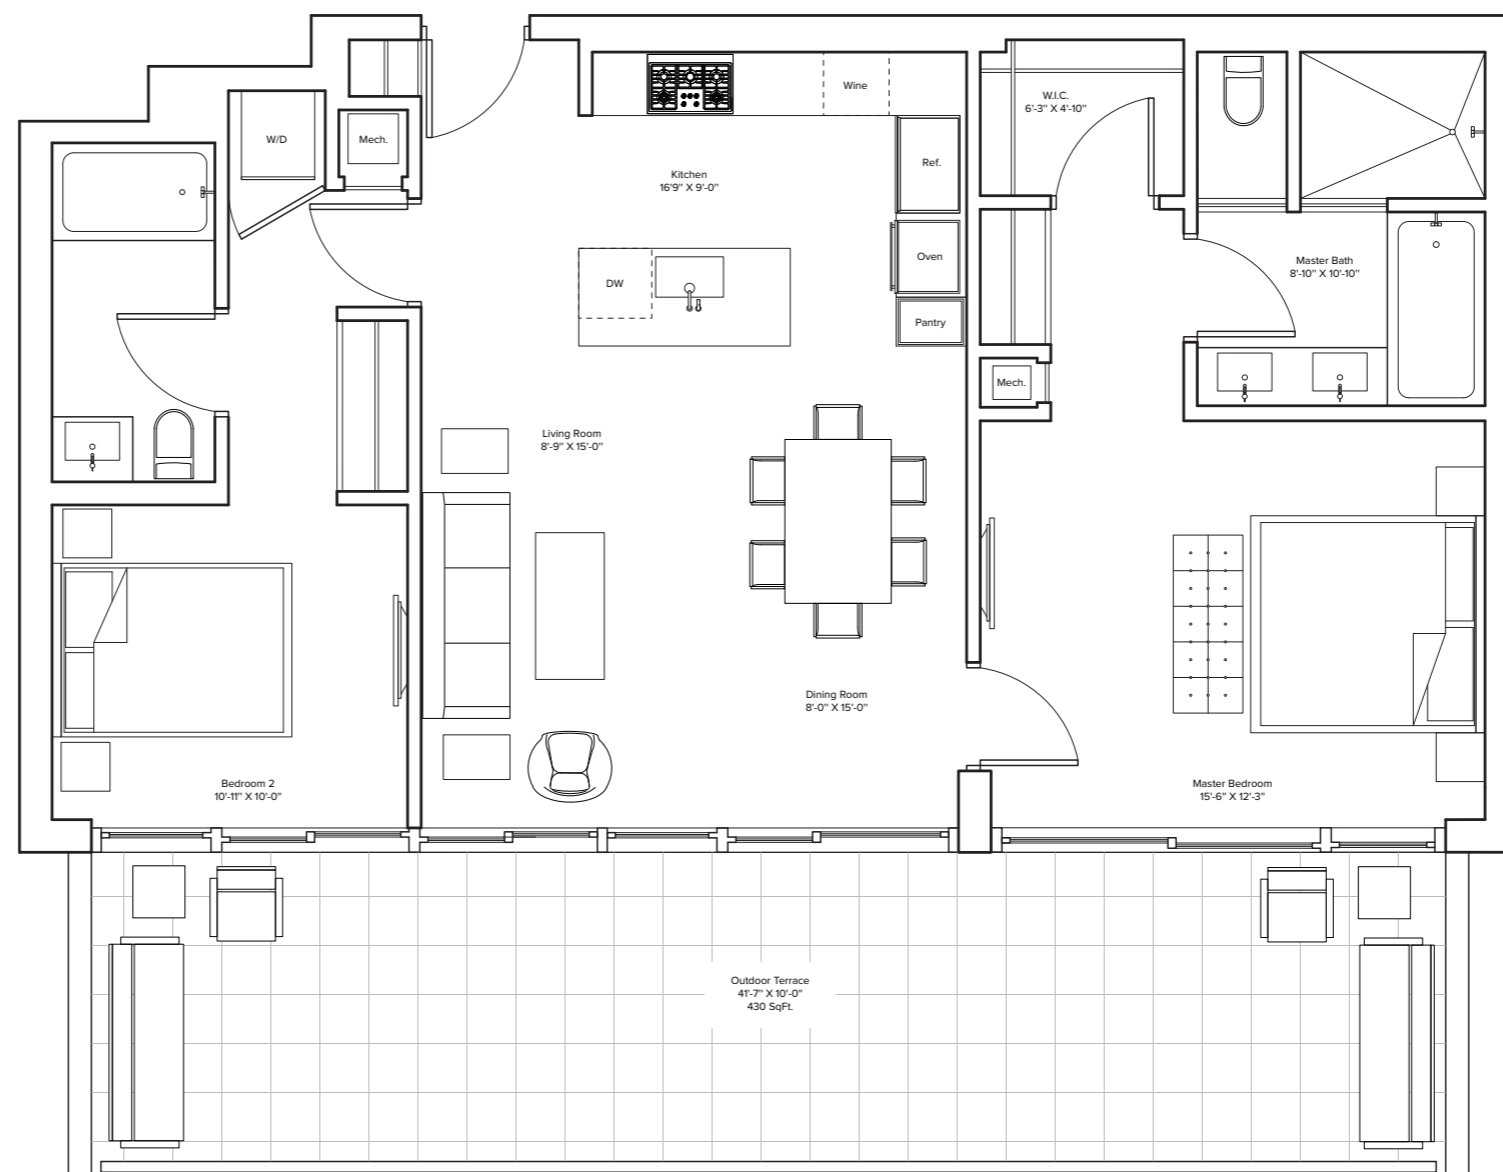

# Three Hundred Collins

3 Bedrooms / 3.5 Bathrooms

Indoor Living: 2528 ft<sup>2</sup> / 234.9 m<sup>2</sup>

Outdoor Living: 1861 ft<sup>2</sup> / 172.9 m<sup>2</sup>

Florida Room: 764 ft<sup>2</sup> / 70.9 m<sup>2</sup>

Total: 5153 ft<sup>2</sup> / 478.7 m<sup>2</sup>

## Three Hundred Collins

2 Bedrooms / 2 Bathrooms

Indoor Living: 1133 ft<sup>2</sup> / 105.2 m<sup>2</sup>  
Outdoor Living: 430 ft<sup>2</sup> / 39.9 m<sup>2</sup>  
Total: 1563 ft<sup>2</sup> / 145.2 m<sup>2</sup>

# Three Hundred Collins

1 Bedrooms / 1.5 Bathrooms  
Indoor Living: 996 ft<sup>2</sup> / 92.5 m<sup>2</sup>  
Outdoor Living: 293 ft<sup>2</sup> / 27.2 m<sup>2</sup>  
Total: 1289 ft<sup>2</sup> / 119.8 m<sup>2</sup>