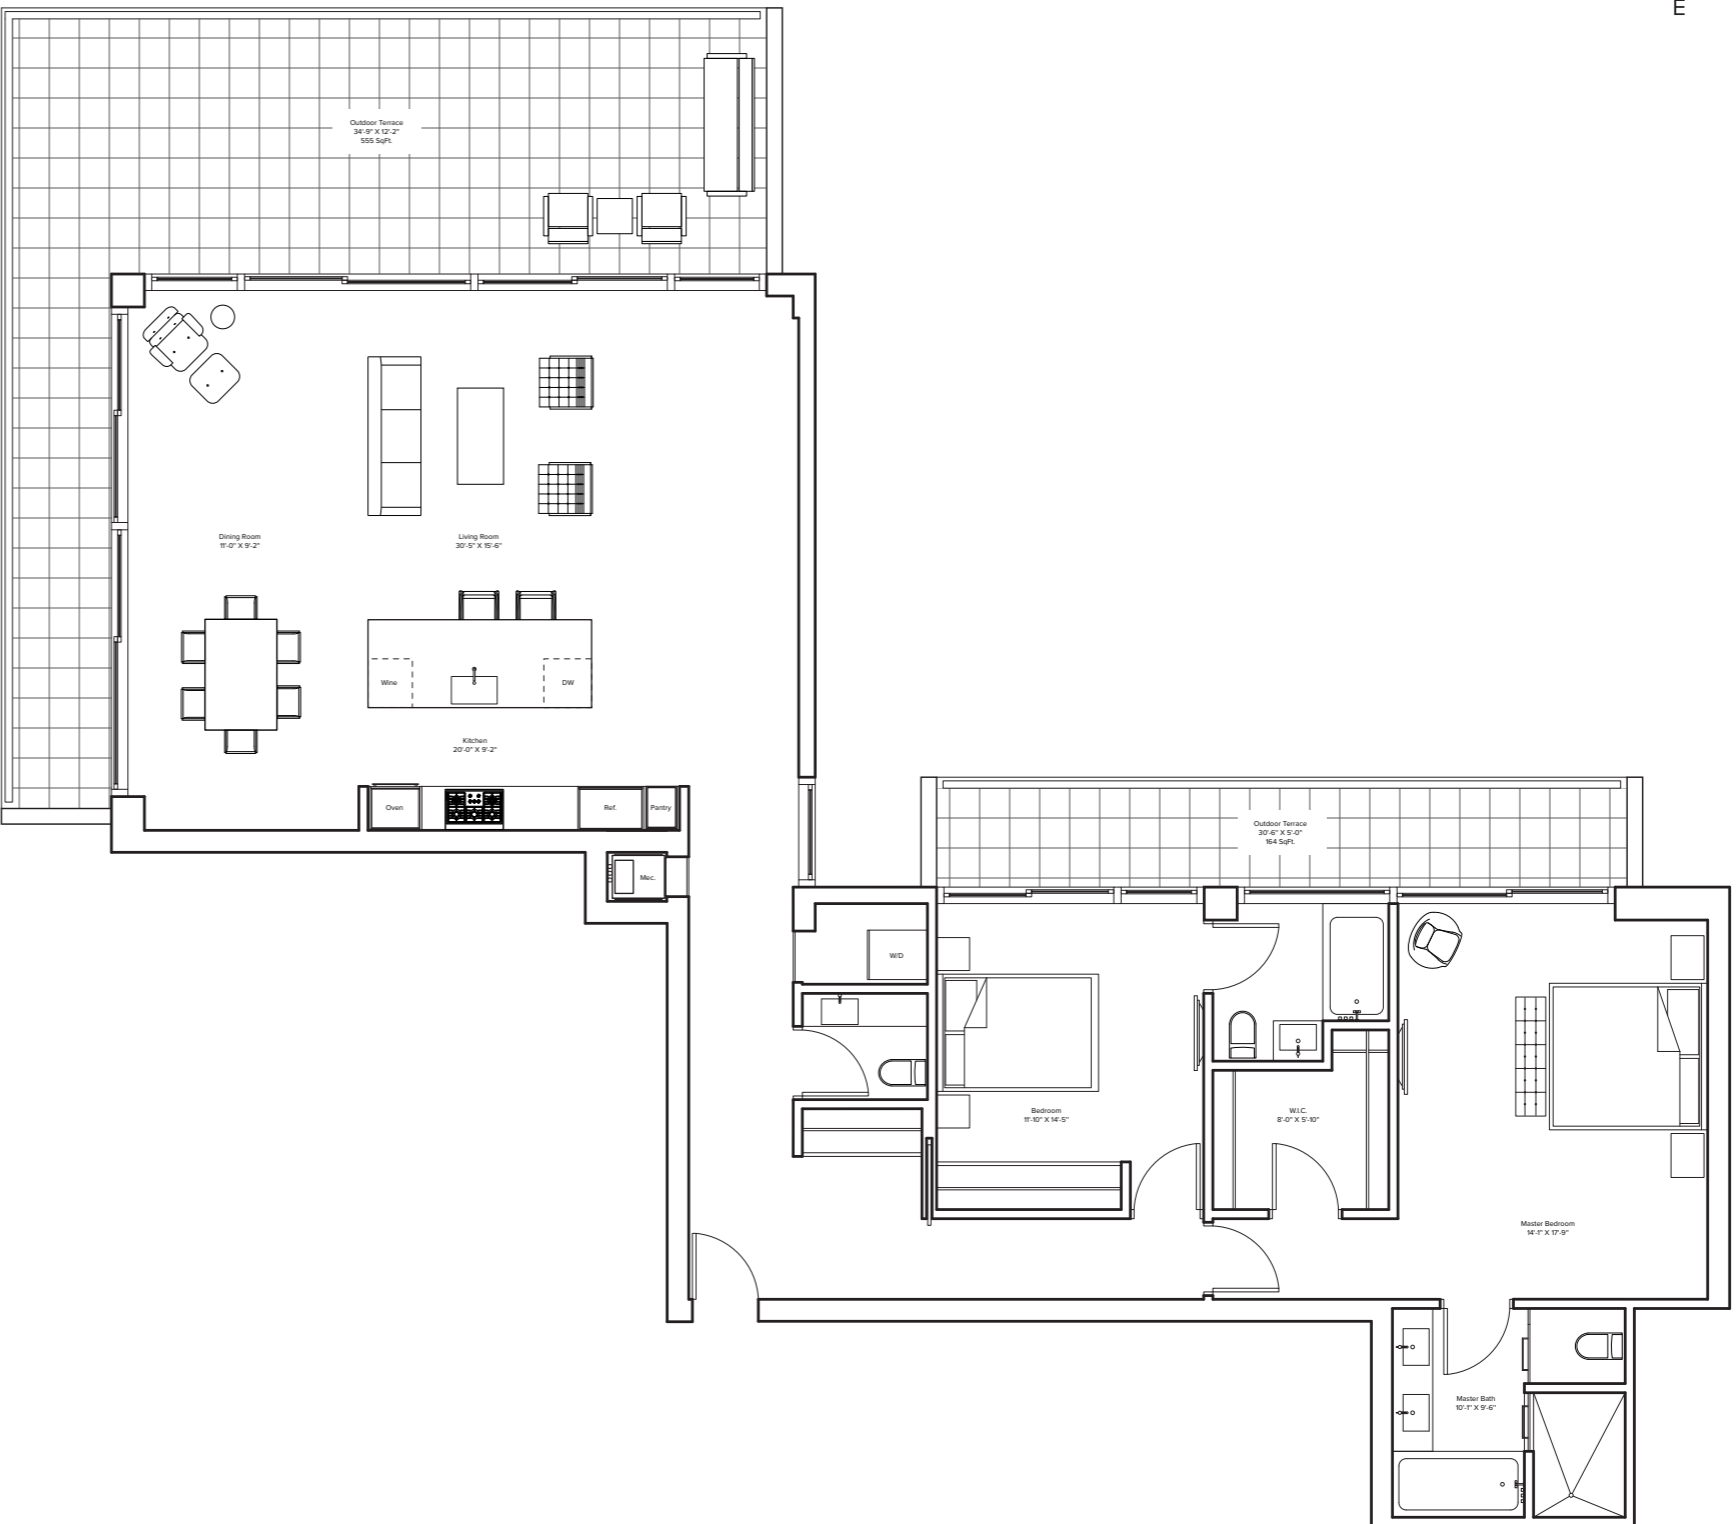

Three
Hundred
Collins

2 Bedrooms / 2.5 Bathrooms
Indoor Living: 1857 ft² / 172.5 m²
Outdoor Living: 719 ft² / 66.8 m²
Total: 2586 ft² / 240.2 m²