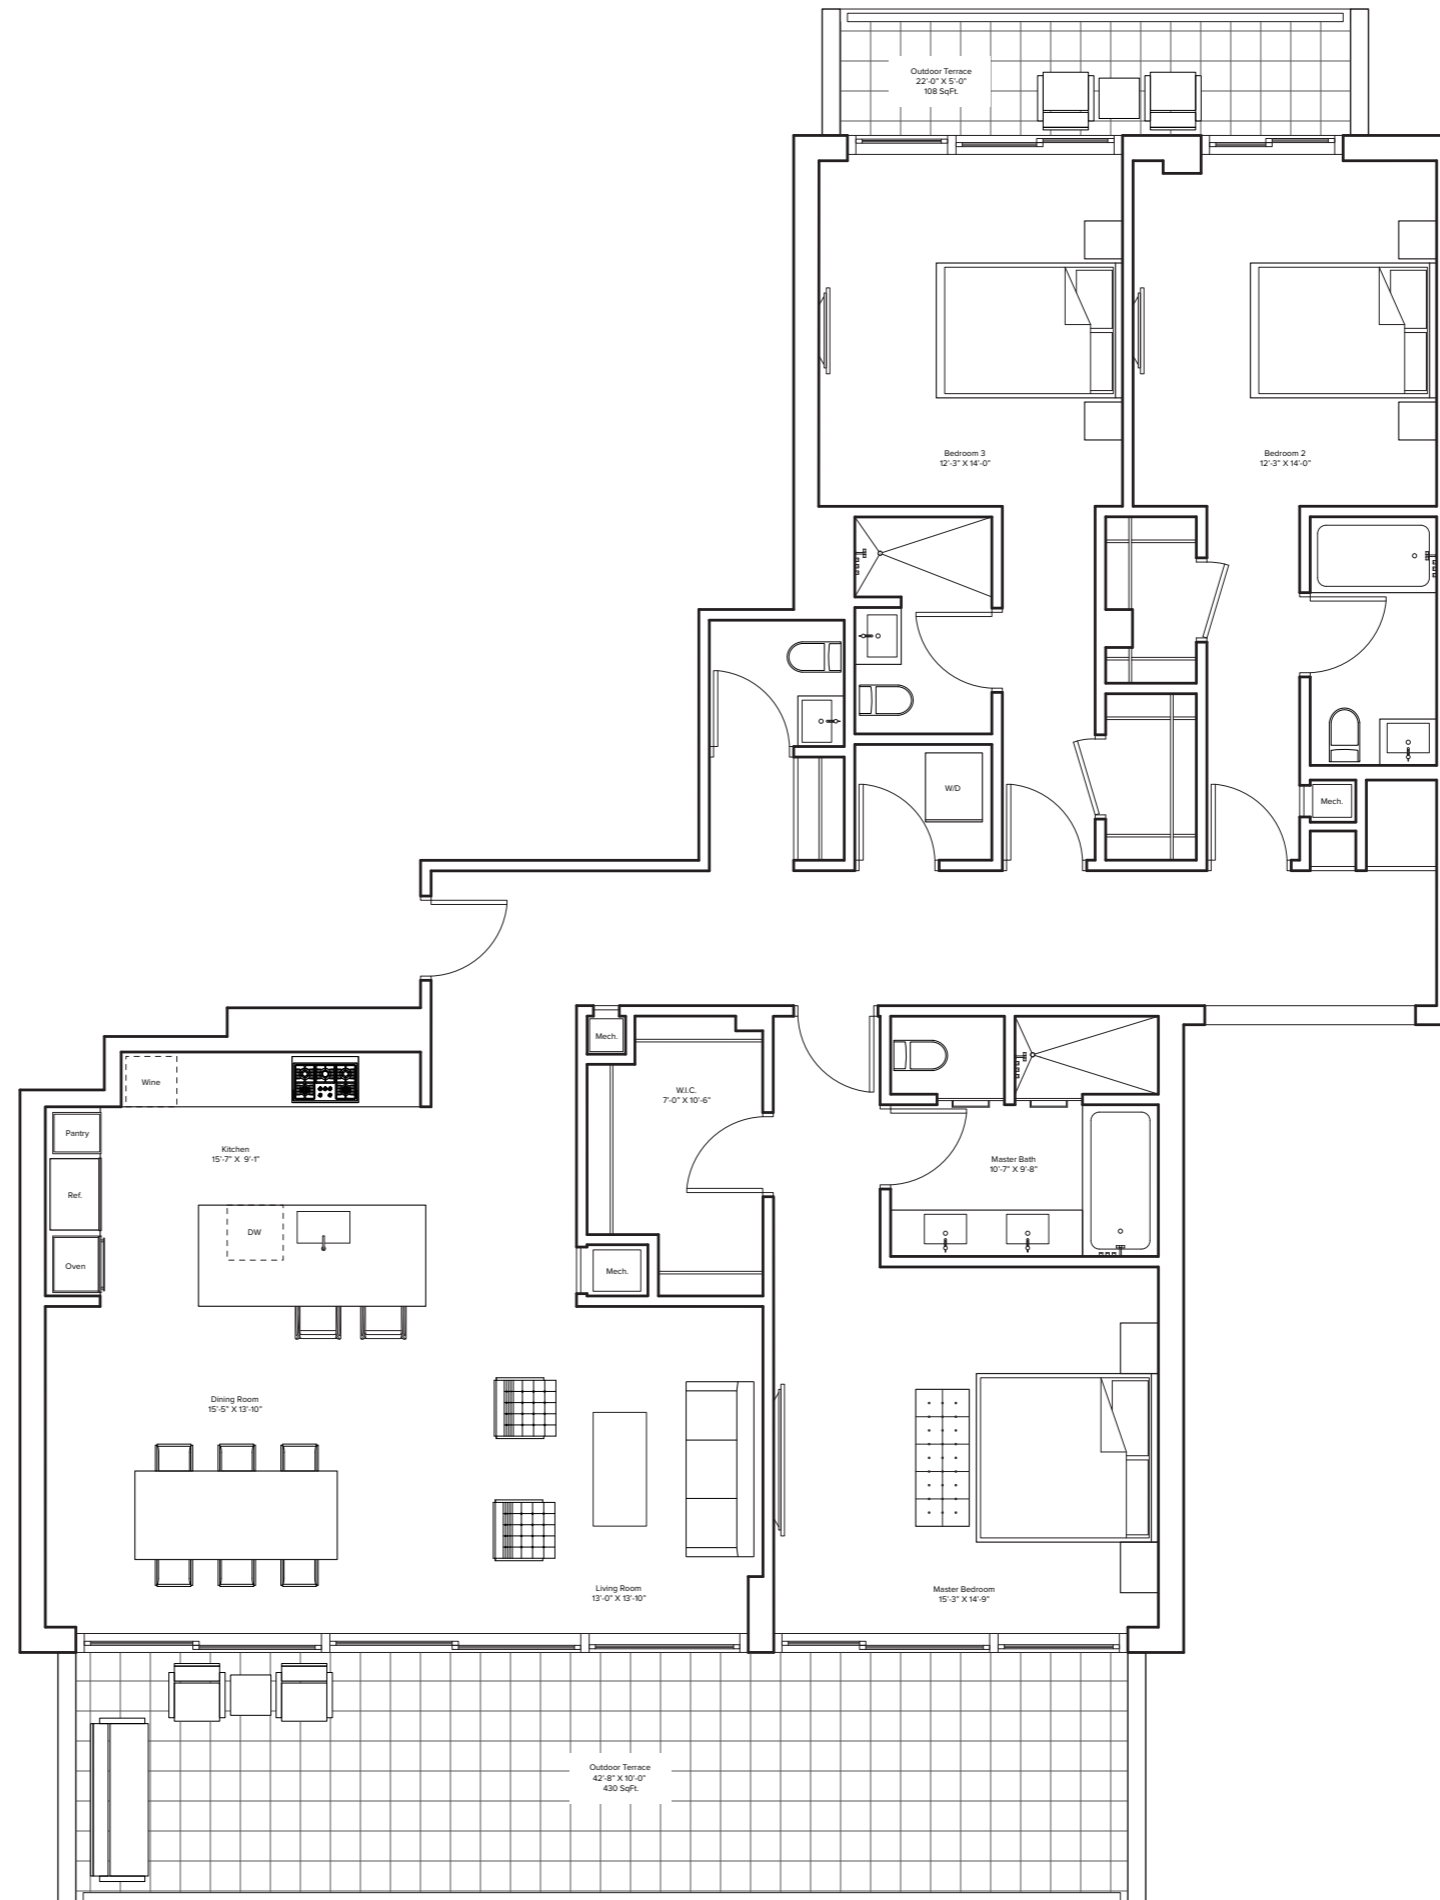

## Three Hundred Collins

3 Bedrooms / 3.5 Bathrooms

Indoor Living: 2168 ft<sup>2</sup> / 201.4 m<sup>2</sup>

Outdoor Living: 538 ft<sup>2</sup> / 50 m<sup>2</sup>

Total: 2706 ft<sup>2</sup> / 251.4 m<sup>2</sup>