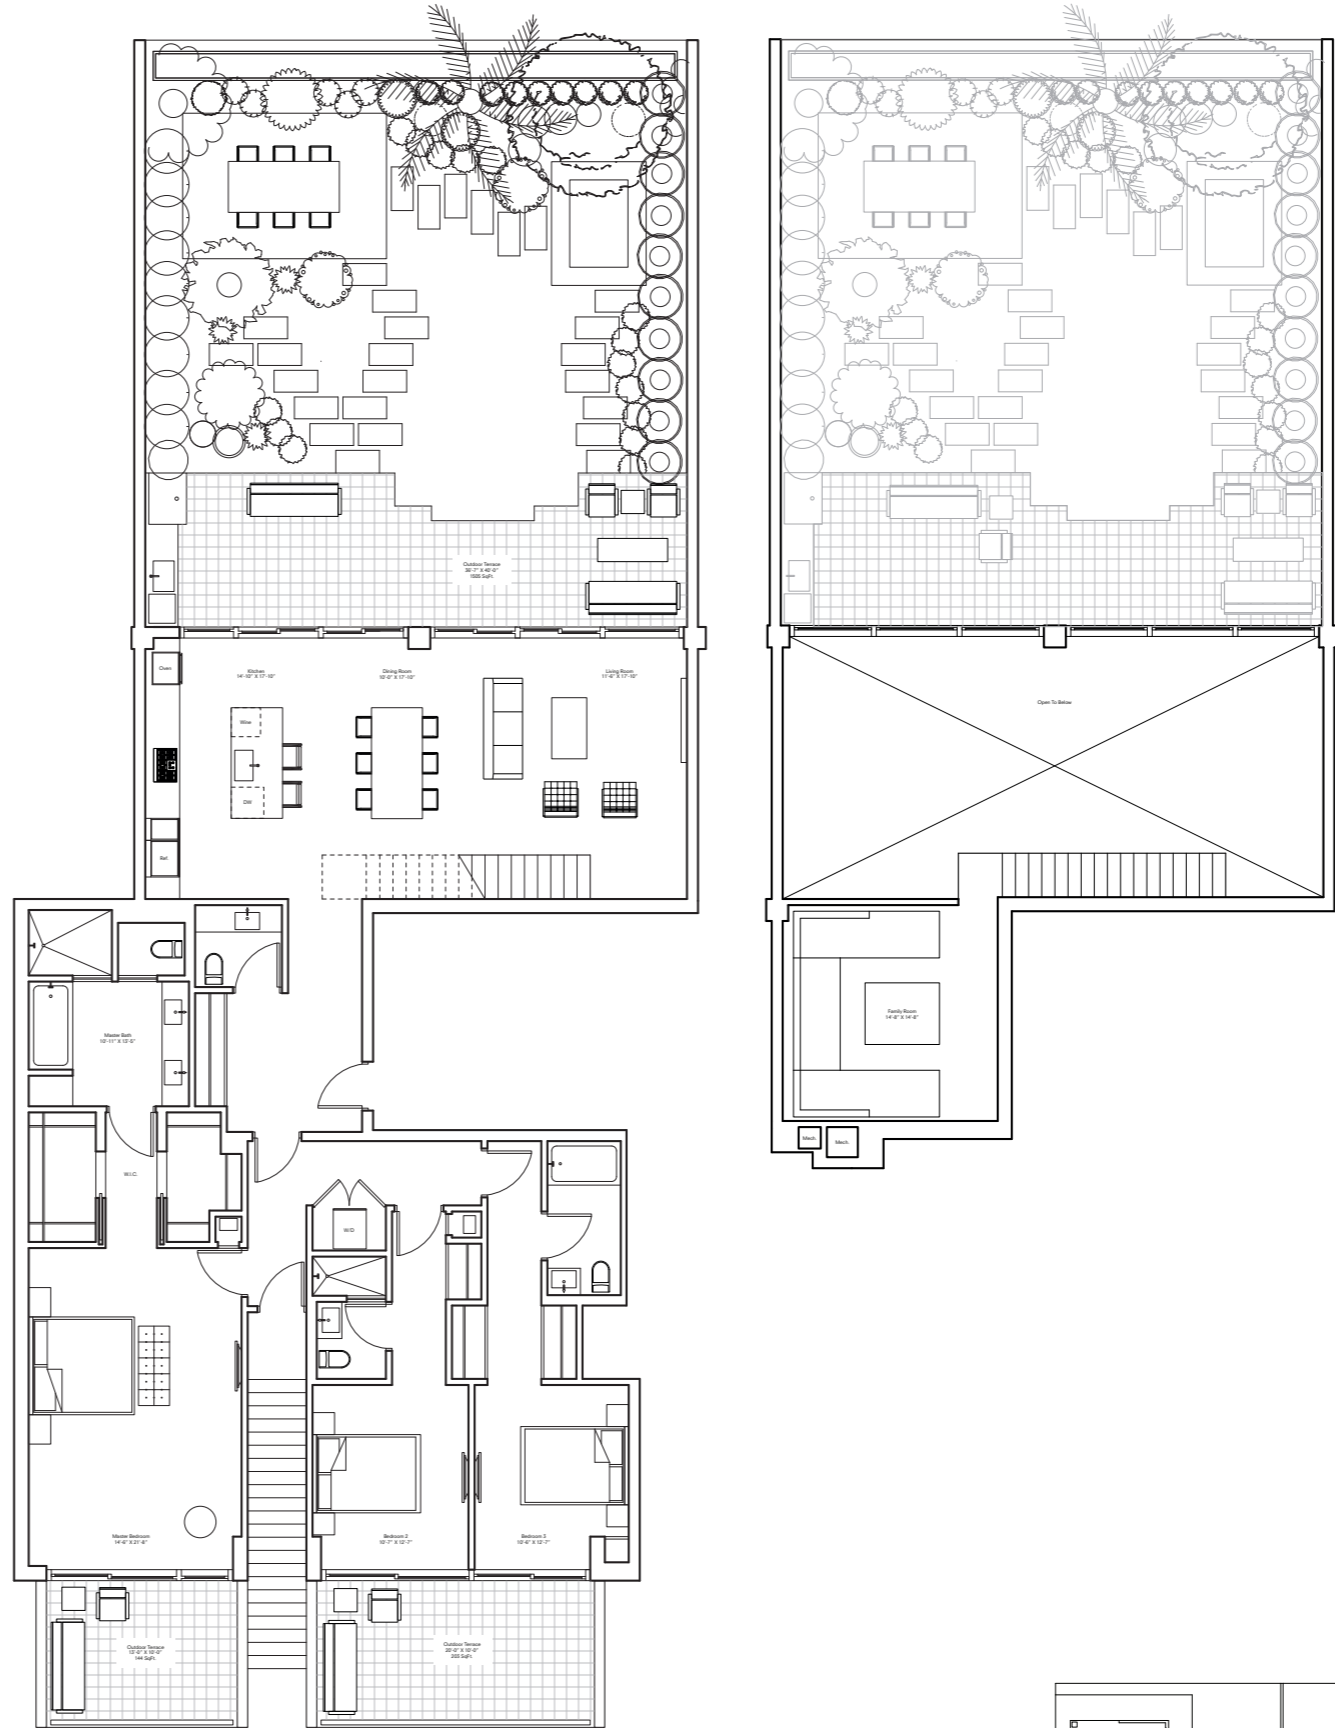

# Three Hundred Collins

3 Bedrooms / 3.5 Bathrooms

Indoor Living: 2528 ft<sup>2</sup> / 234.9 m<sup>2</sup>

Outdoor Living: 1861 ft<sup>2</sup> / 172.9 m<sup>2</sup>

Florida Room: 764 ft<sup>2</sup> / 70.9 m<sup>2</sup>

Total: 5153 ft<sup>2</sup> / 478.7 m<sup>2</sup>