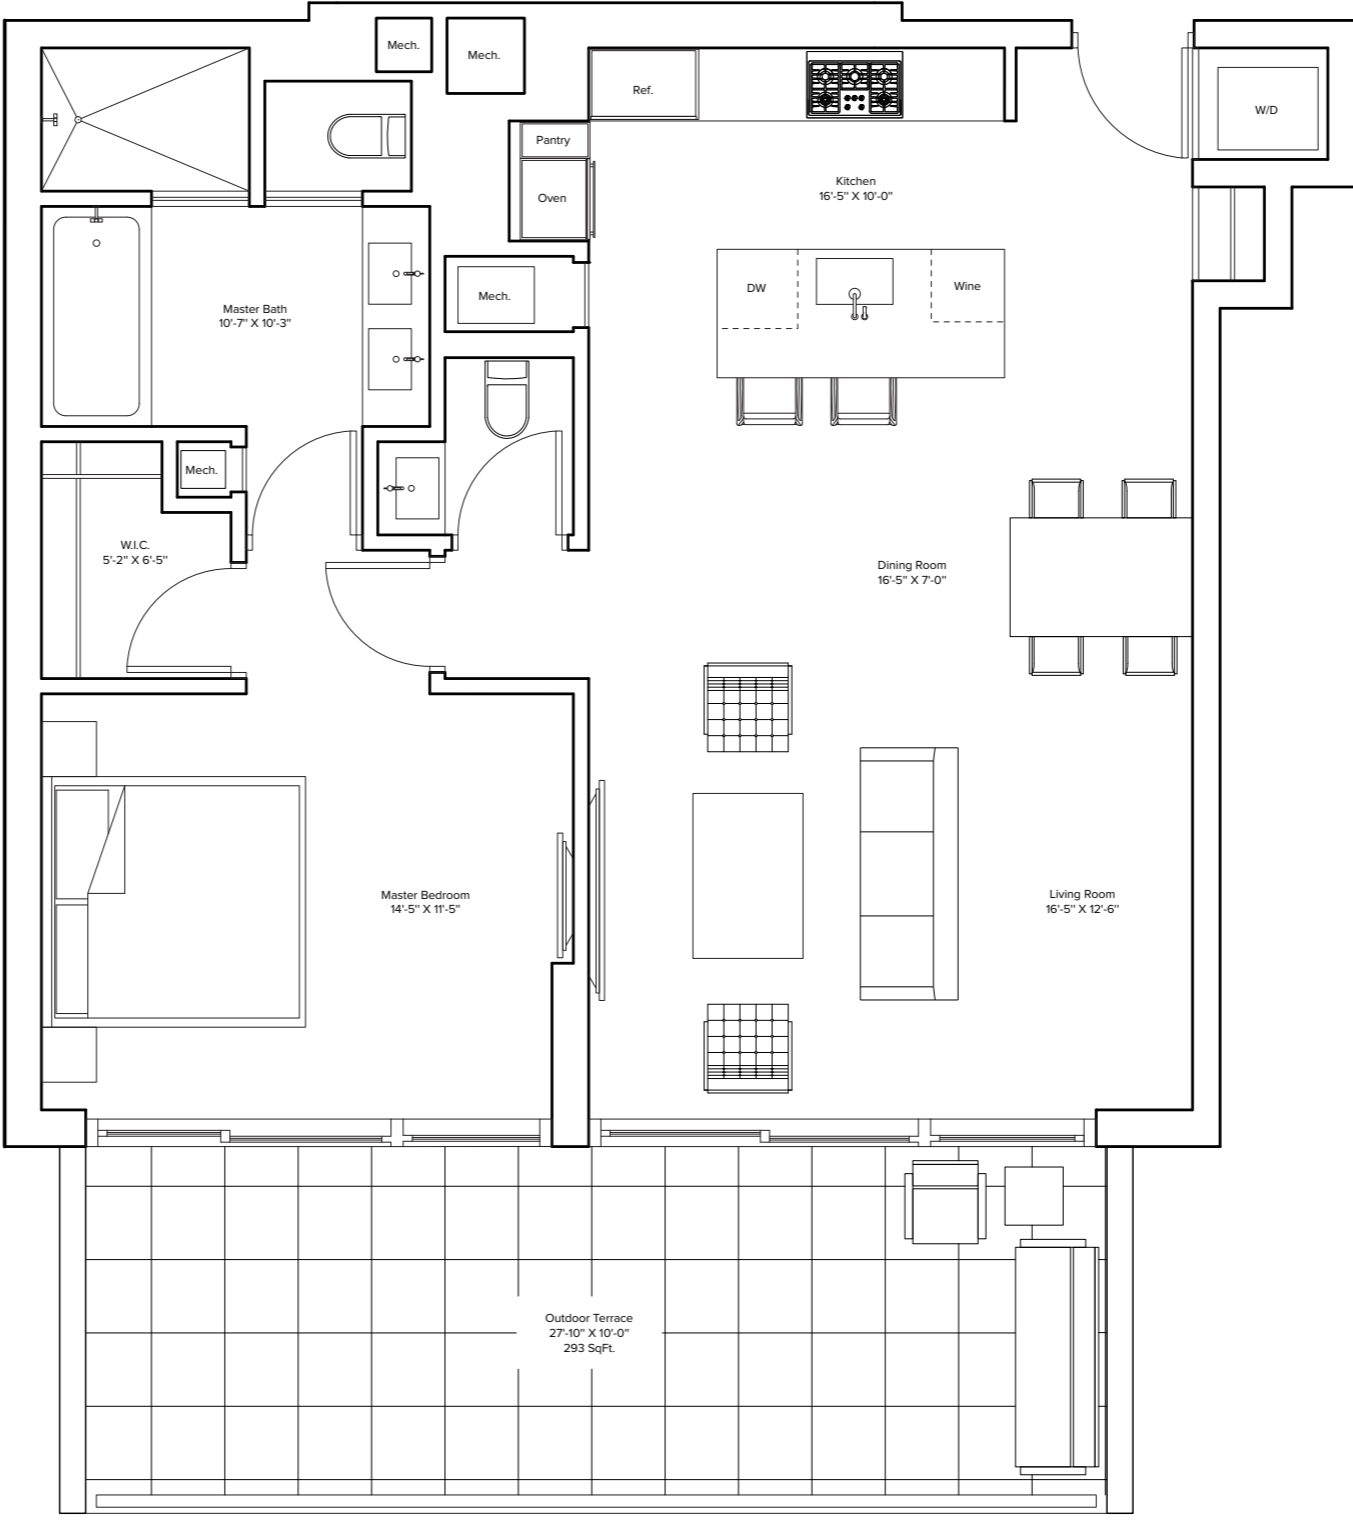

# Three Hundred Collins

3 Bedrooms / 3.5 Bathrooms

Indoor Living: 2528 ft<sup>2</sup> / 234.9 m<sup>2</sup>

Outdoor Living: 1861 ft<sup>2</sup> / 172.9 m<sup>2</sup>

Florida Room: 764 ft<sup>2</sup> / 70.9 m<sup>2</sup>

## Three Hundred Collins

2 Bedrooms / 2 Bathrooms

Indoor Living: 1133 ft<sup>2</sup> / 105.2 m<sup>2</sup>  
Outdoor Living: 430 ft<sup>2</sup> / 39.9 m<sup>2</sup>  
Total: 1563 ft<sup>2</sup> / 145.2 m<sup>2</sup>

# Three Hundred Collins

1 Bedrooms / 1.5 Bathrooms  
Indoor Living: 996 ft<sup>2</sup> / 92.5 m<sup>2</sup>  
Outdoor Living: 293 ft<sup>2</sup> / 27.2 m<sup>2</sup>  
Total: 1289 ft<sup>2</sup> / 119.8 m<sup>2</sup>

## Three Hundred Collins

2 Bedrooms / 2.5 Bathrooms

Indoor Living: 1409 ft<sup>2</sup> / 130.9 m<sup>2</sup>

Outdoor Living: 611 ft<sup>2</sup> / 56.8 m<sup>2</sup>

Total: 2020 ft<sup>2</sup> / 187.7 m<sup>2</sup>