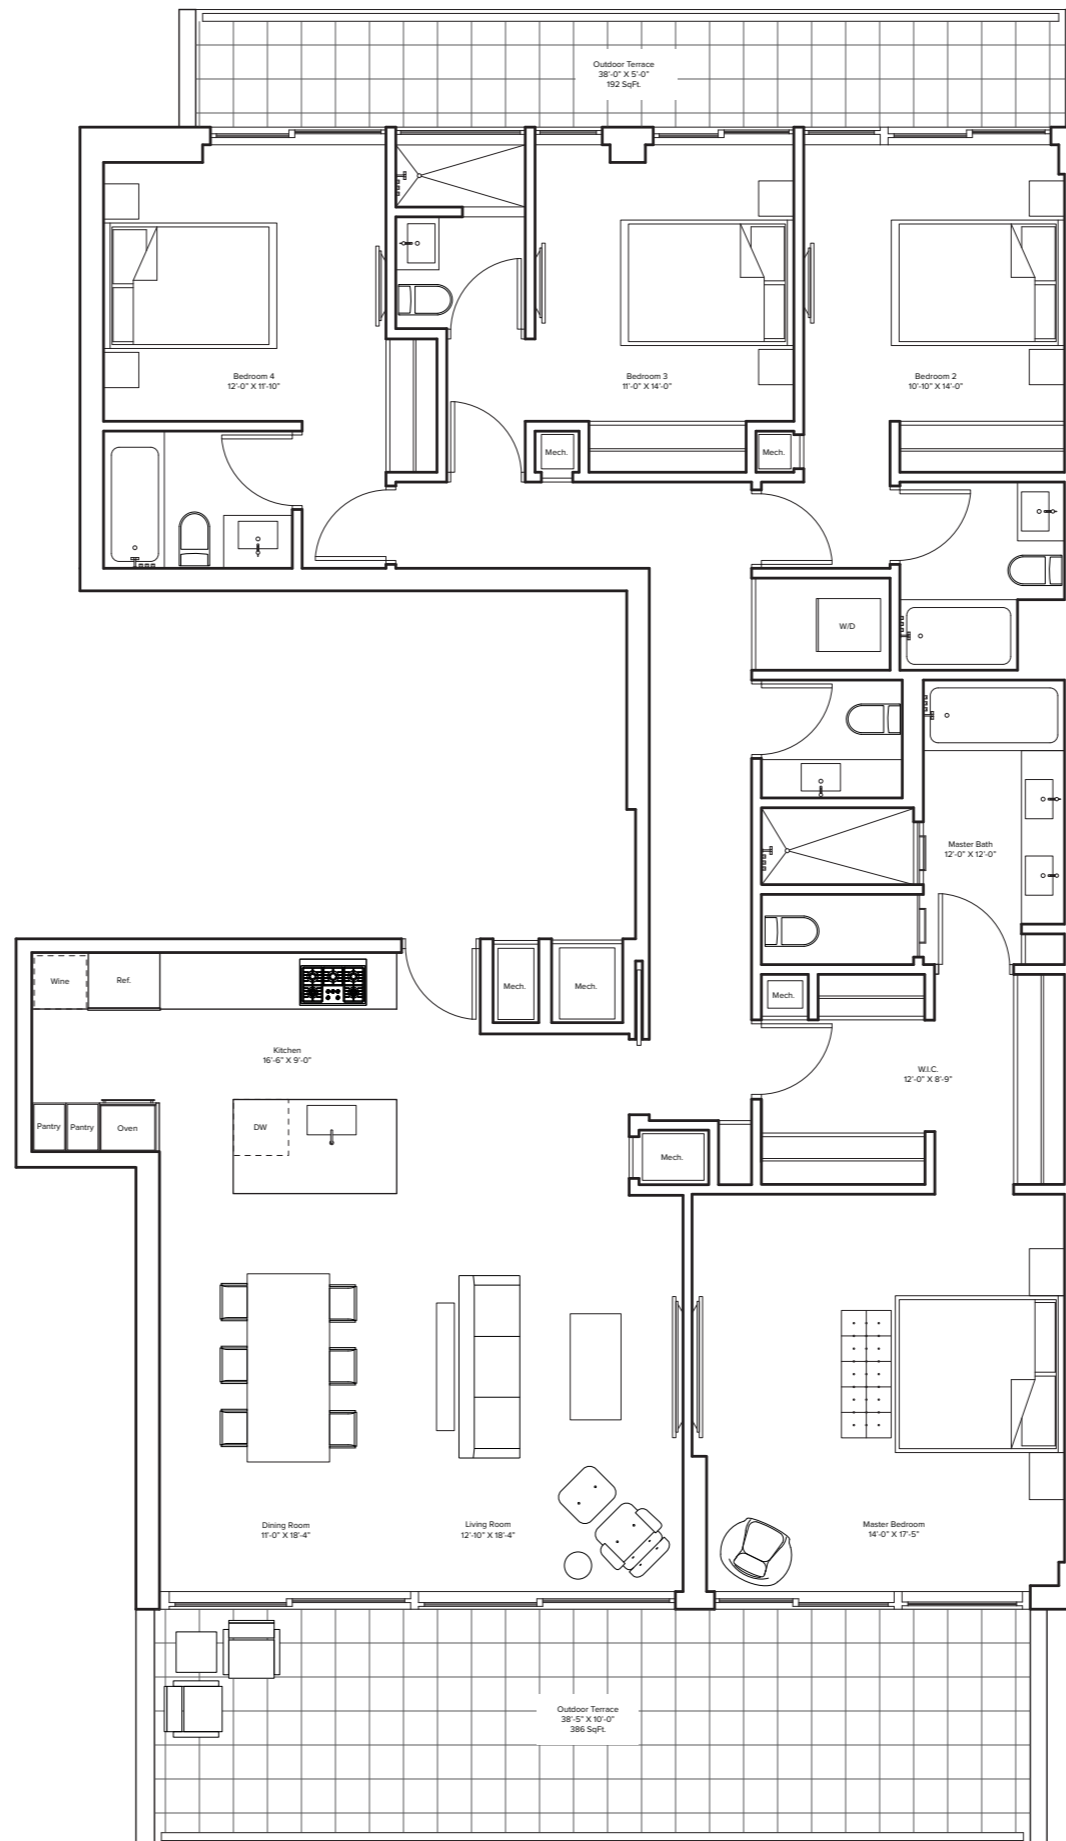

## Three Hundred Collins

2 Bedrooms / 2.5 Bathrooms

Indoor Living: 1409 ft<sup>2</sup> / 130.9 m<sup>2</sup>

Outdoor Living: 611 ft<sup>2</sup> / 56.8 m<sup>2</sup>

Total: 2020 ft<sup>2</sup> / 187.7 m<sup>2</sup>

## Three Hundred Collins

4 Bedrooms / 4.5 Bathrooms

Indoor Living: 2232 ft<sup>2</sup> / 207.4 m<sup>2</sup>

Outdoor Living: 578 ft<sup>2</sup> / 53.7 m<sup>2</sup>

Total: 2810 ft<sup>2</sup> / 261.1 m<sup>2</sup>