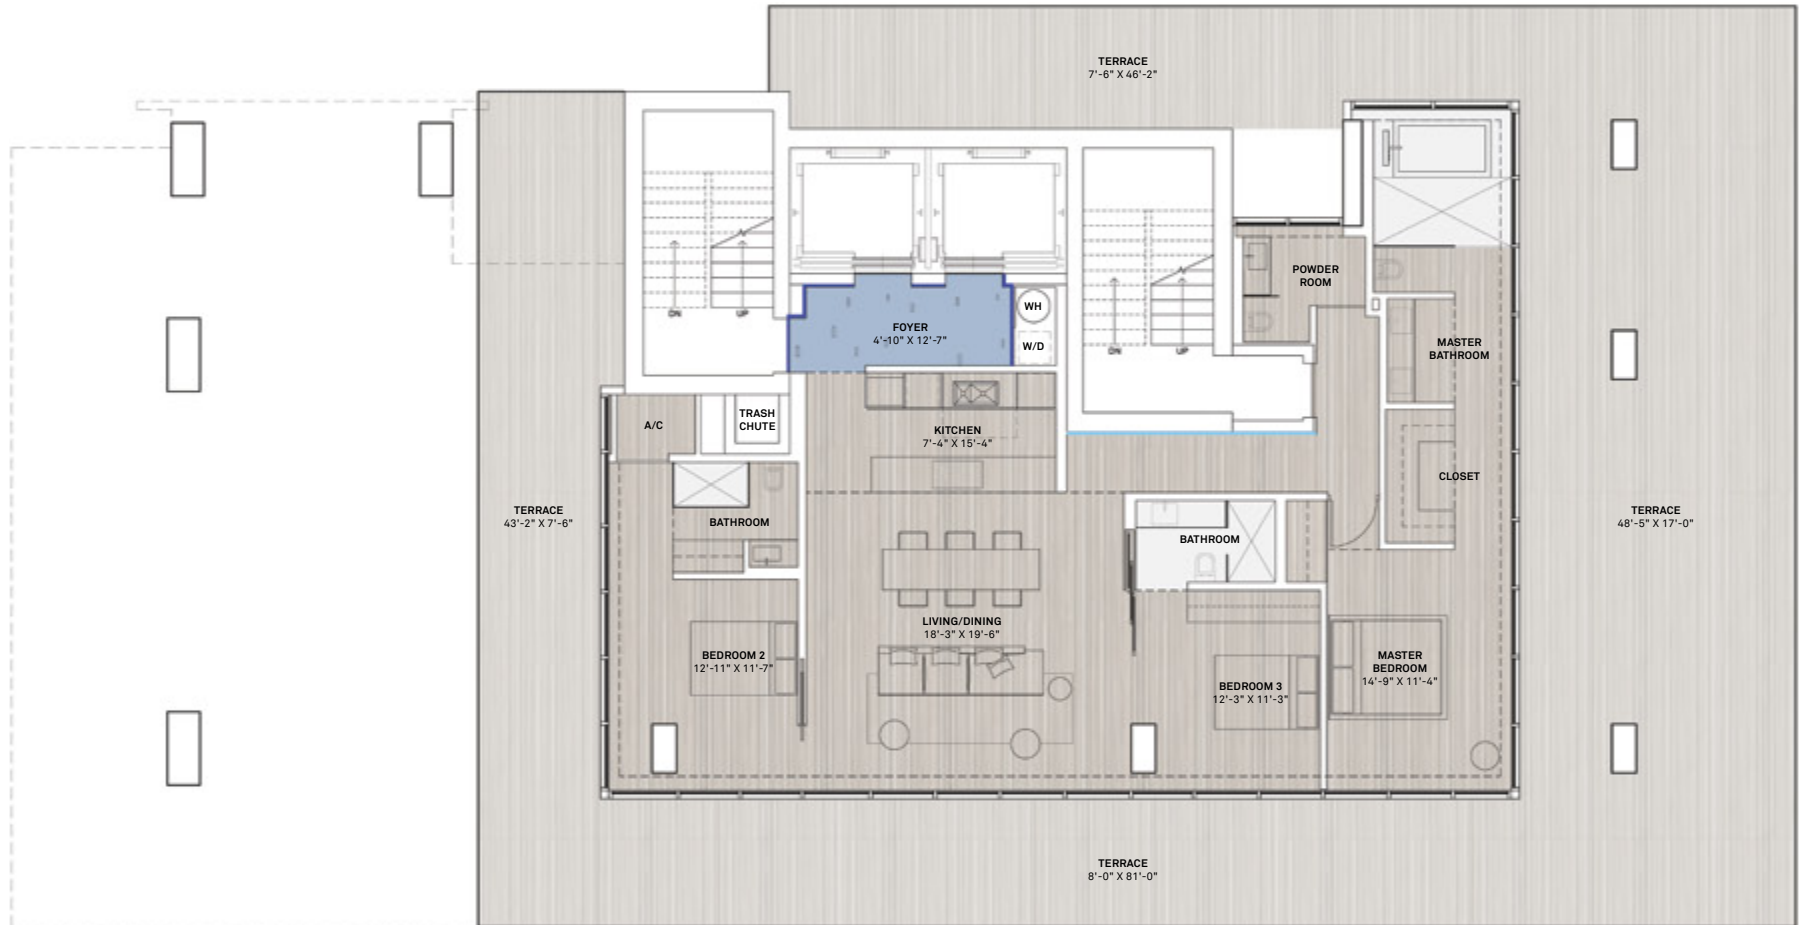

2 Bedroom
2.5 Bath

Total Areas	Sq. Ft
Internal	1,928
Terrace	2,175
Total	4,103

INTERIOR FLOOR: WALNUT SELECT WOOD_BRUSH FADED SILVERGREY

EXTERIOR FLOOR: PORTOFINO BROWN STONE_HONED AND FILLED

SPECIALTY WALL FINISH: 12 MM GREY CRACKLED MIRROR

3 Bedroom
3.5 bath

Total Areas	Sq. Ft
Internal	1,928
Terrace	2,175
Total	4,103

 **INTERIOR FLOOR:** WALNUT SELECT WOOD_BRUSH FADED SILVERGREY

 **EXTERIOR FLOOR:** PORTOFINO BROWN STONE_HONED AND FILLED

 **SPECIALTY WALL FINISH:** 12 MM GREY CRACKLED MIRROR

3 Bedroom
3.5 Bath

Total Areas	Sq. Ft
Internal	3,374
Terrace	1,984
Total	5,358

INTERIOR FLOOR: WALNUT SELECT WOOD_BRUSH FADED SILVERGREY

EXTERIOR FLOOR: PORTOFINO BROWN STONE_HONED AND FILLED

SPECIALTY WALL FINISH: 12 MM GREY CRACKLED MIRROR

4 Bedroom
4.5 Bath

Total Areas

Sq. Ft

Internal	3,374
Terrace	1,984
Total	5,358

 INTERIOR FLOOR: WALNUT SELECT WOOD_BRUSH FADED SILVERGREY

 EXTERIOR FLOOR: PORTOFINO BROWN STONE_HONED AND FILLED

 SPECIALTY WALL FINISH: 12 MM GREY CRACKLED MIRROR