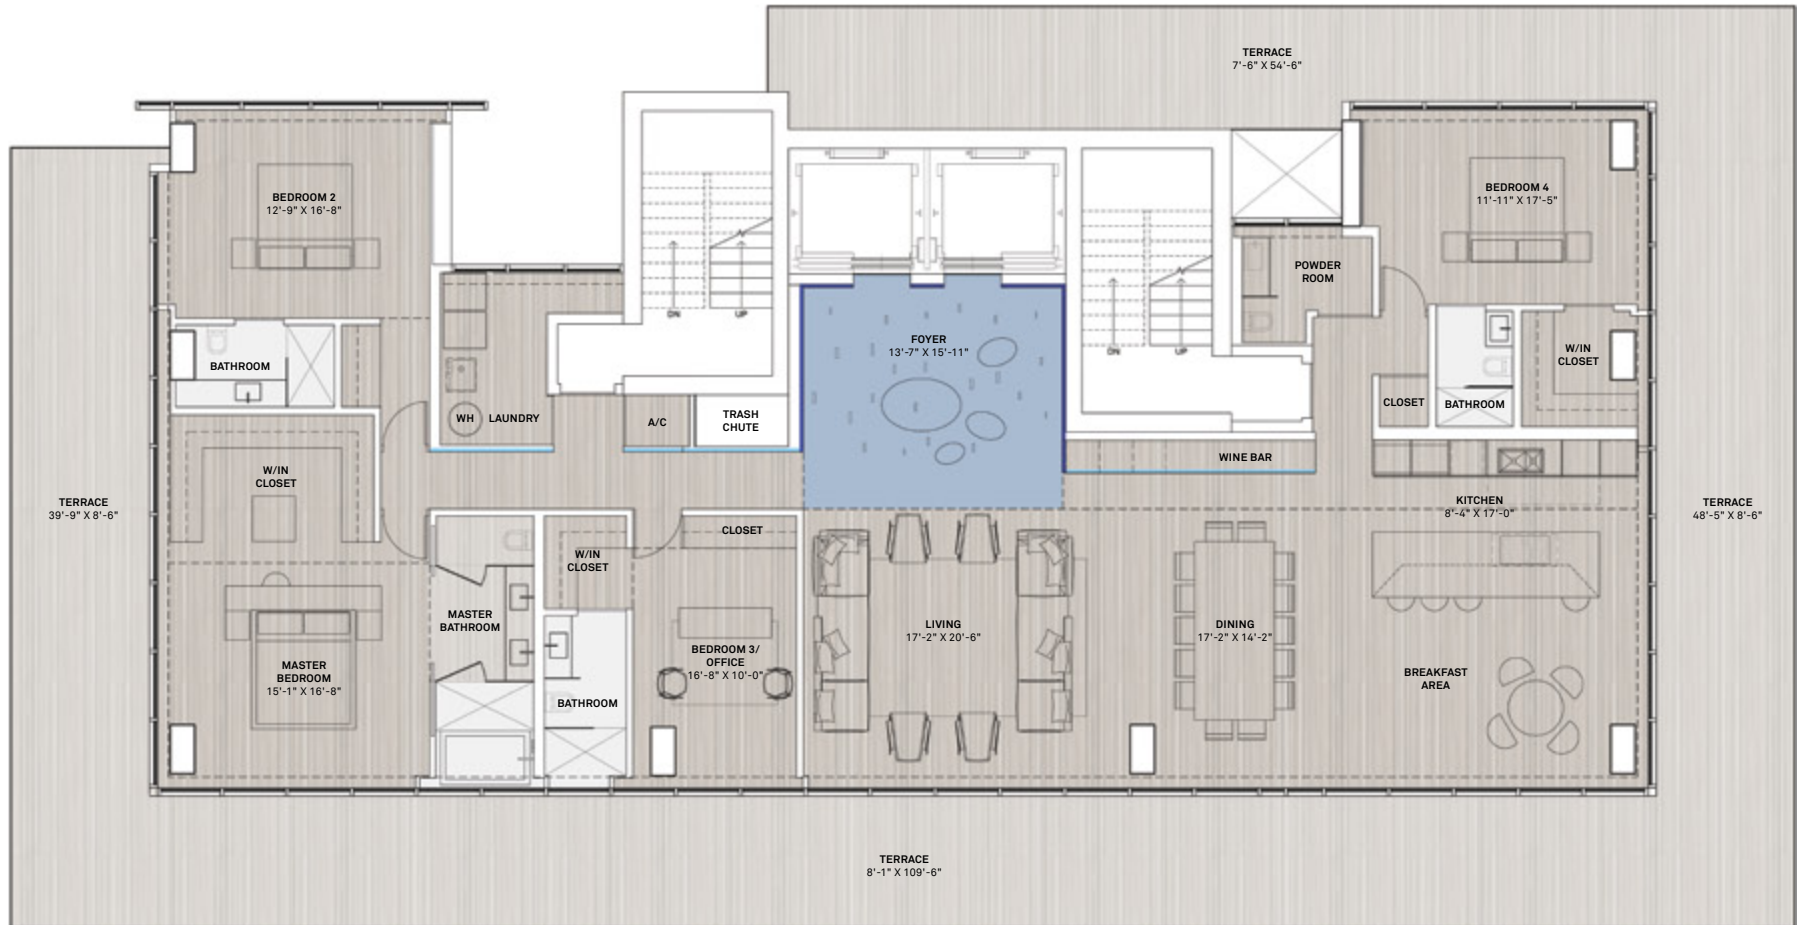

2 Bedroom
2.5 Bath

Total Areas	Sq. Ft
Internal	1,928
Terrace	2,175
Total	4,103

INTERIOR FLOOR: WALNUT SELECT WOOD_BRUSH FADED SILVERGREY

EXTERIOR FLOOR: PORTOFINO BROWN STONE_HONED AND FILLED

SPECIALTY WALL FINISH: 12 MM GREY CRACKLED MIRROR

3 Bedroom
3.5 bath

Total Areas	Sq. Ft
Internal	1,928
Terrace	2,175
Total	4,103

 **INTERIOR FLOOR:** WALNUT SELECT WOOD_BRUSH FADED SILVERGREY

 **EXTERIOR FLOOR:** PORTOFINO BROWN STONE_HONED AND FILLED

 **SPECIALTY WALL FINISH:** 12 MM GREY CRACKLED MIRROR

3 Bedroom
3.5 Bath

Total Areas	Sq. Ft
Internal	3,374
Terrace	1,984
Total	5,358

INTERIOR FLOOR: WALNUT SELECT WOOD_BRUSH FADED SILVERGREY

EXTERIOR FLOOR: PORTOFINO BROWN STONE_HONED AND FILLED

SPECIALTY WALL FINISH: 12 MM GREY CRACKLED MIRROR

4 Bedroom
4.5 Bath

Total Areas

Sq. Ft

Internal	3,374
Terrace	1,984
Total	5,358

 INTERIOR FLOOR: WALNUT SELECT WOOD_BRUSH FADED SILVERGREY

 EXTERIOR FLOOR: PORTOFINO BROWN STONE_HONED AND FILLED

 SPECIALTY WALL FINISH: 12 MM GREY CRACKLED MIRROR