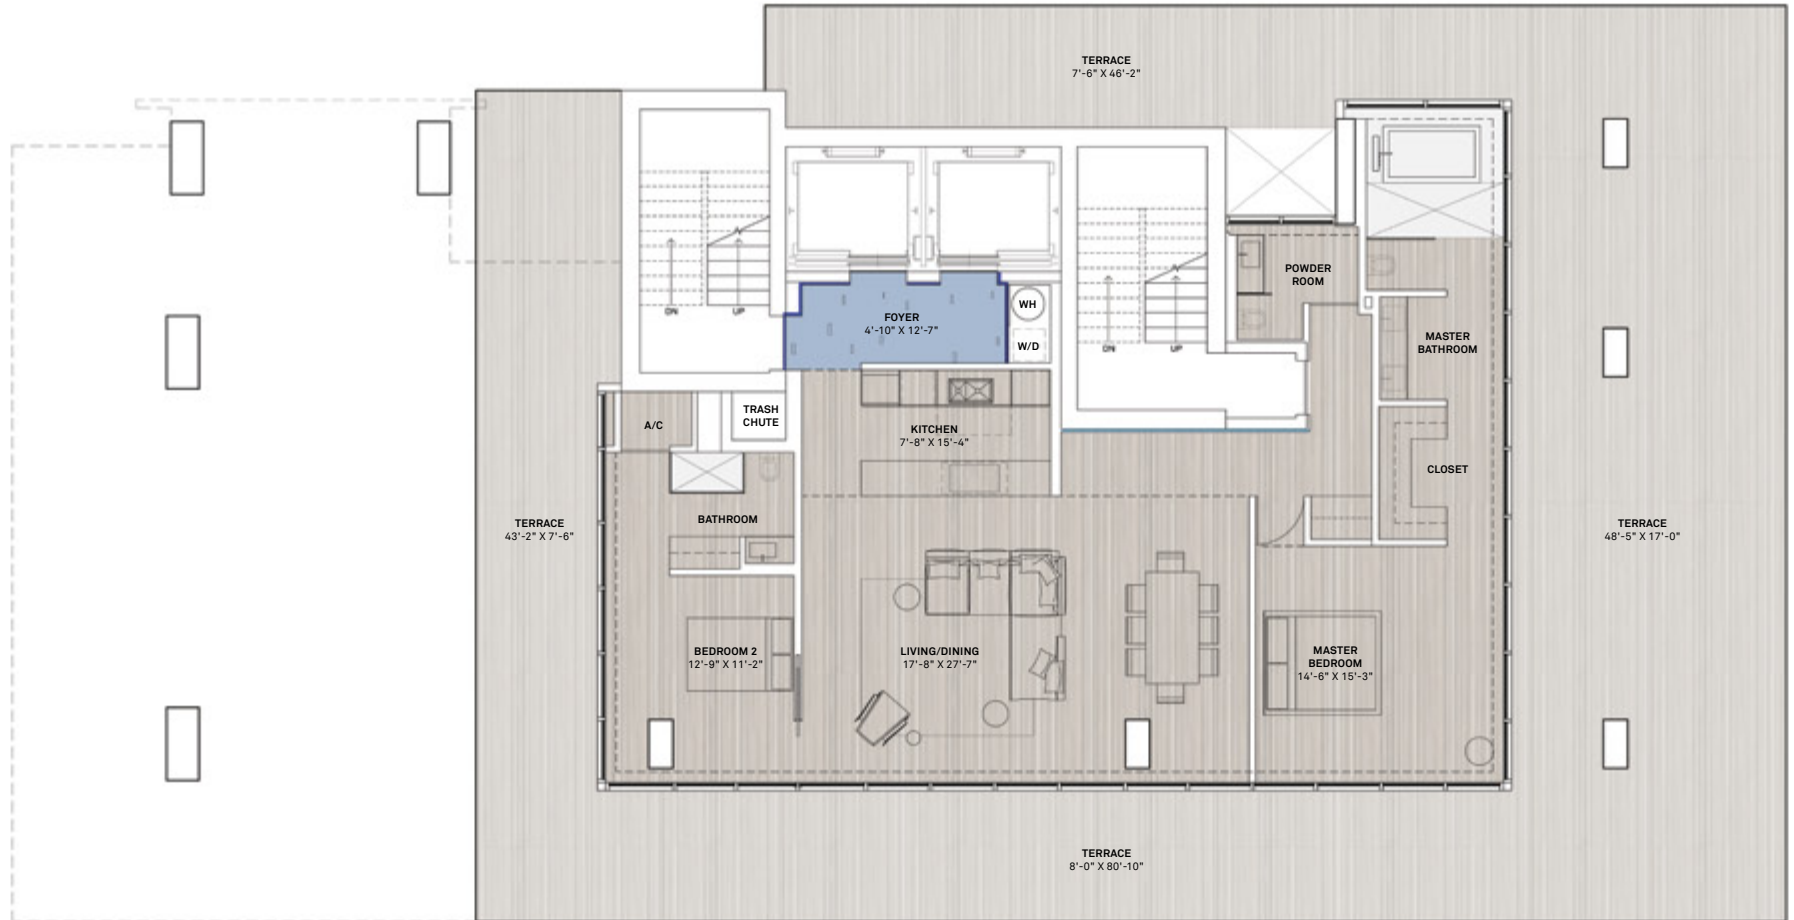

2 Bedroom
2.5 Bath

Total Areas	Sq. Ft
Internal	1,928
Terrace	2,175
Total	4,103

INTERIOR FLOOR: WALNUT SELECT WOOD_BRUSH FADED SILVERGREY

EXTERIOR FLOOR: PORTOFINO BROWN STONE_HONED AND FILLED

SPECIALTY WALL FINISH: 12 MM GREY CRACKLED MIRROR

3 Bedroom
3.5 bath

Total Areas	Sq. Ft
Internal	1,928
Terrace	2,175
Total	4,103

 **INTERIOR FLOOR:** WALNUT SELECT WOOD_BRUSH FADED SILVERGREY

 **EXTERIOR FLOOR:** PORTOFINO BROWN STONE_HONED AND FILLED

 **SPECIALTY WALL FINISH:** 12 MM GREY CRACKLED MIRROR

3 Bedroom
3.5 Bath

Total Areas	Sq. Ft
Internal	3,374
Terrace	1,984
Total	5,358

INTERIOR FLOOR: WALNUT SELECT WOOD_BRUSH FADED SILVERGREY

EXTERIOR FLOOR: PORTOFINO BROWN STONE_HONED AND FILLED

SPECIALTY WALL FINISH: 12 MM GREY CRACKLED MIRROR

4 Bedroom
4.5 Bath

Total Areas

Sq. Ft

Internal	3,374
Terrace	1,984
Total	5,358

 INTERIOR FLOOR: WALNUT SELECT WOOD_BRUSH FADED SILVERGREY

 EXTERIOR FLOOR: PORTOFINO BROWN STONE_HONED AND FILLED

 SPECIALTY WALL FINISH: 12 MM GREY CRACKLED MIRROR