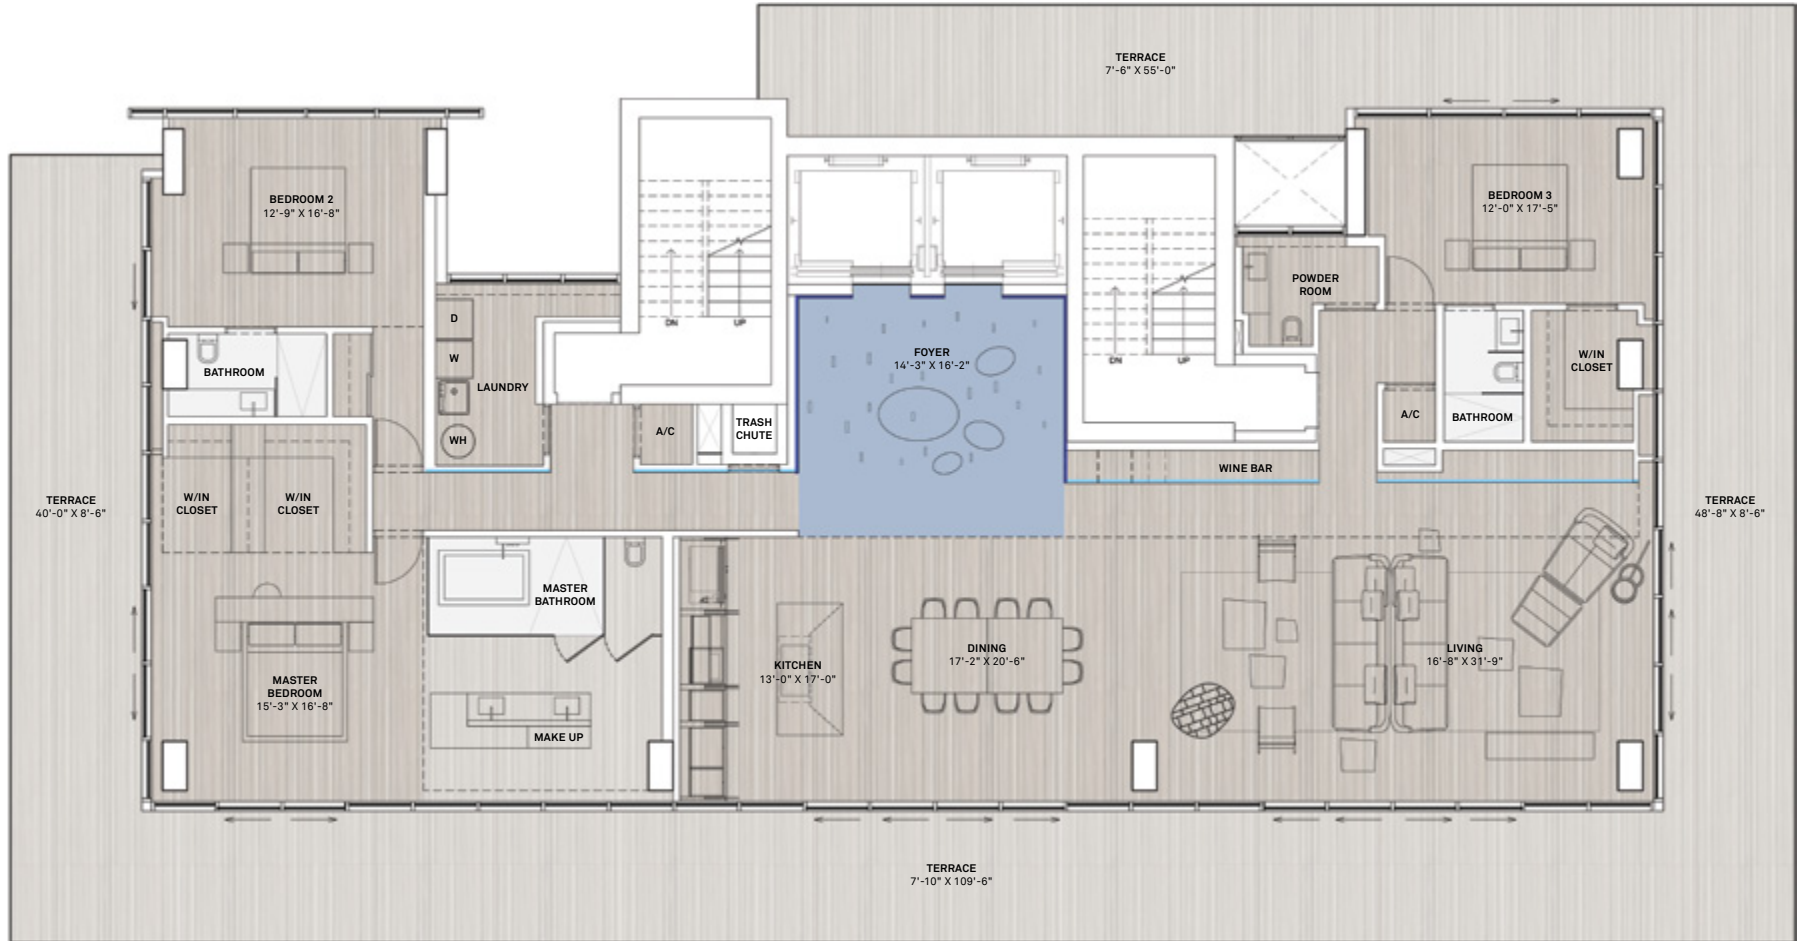

2 Bedroom
2.5 Bath

Total Areas	Sq. Ft
Internal	1,928
Terrace	2,175
Total	4,103

INTERIOR FLOOR: WALNUT SELECT WOOD_BRUSH FADED SILVERGREY

EXTERIOR FLOOR: PORTOFINO BROWN STONE_HONED AND FILLED

SPECIALTY WALL FINISH: 12 MM GREY CRACKLED MIRROR

3 Bedroom
3.5 bath

Total Areas	Sq. Ft
Internal	1,928
Terrace	2,175
Total	4,103

 **INTERIOR FLOOR:** WALNUT SELECT WOOD_BRUSH FADED SILVERGREY

 **EXTERIOR FLOOR:** PORTOFINO BROWN STONE_HONED AND FILLED

 **SPECIALTY WALL FINISH:** 12 MM GREY CRACKLED MIRROR

3 Bedroom
3.5 Bath

Total Areas	Sq. Ft
Internal	3,374
Terrace	1,984
Total	5,358

INTERIOR FLOOR: WALNUT SELECT WOOD_BRUSH FADED SILVERGREY

EXTERIOR FLOOR: PORTOFINO BROWN STONE_HONED AND FILLED

SPECIALTY WALL FINISH: 12 MM GREY CRACKLED MIRROR