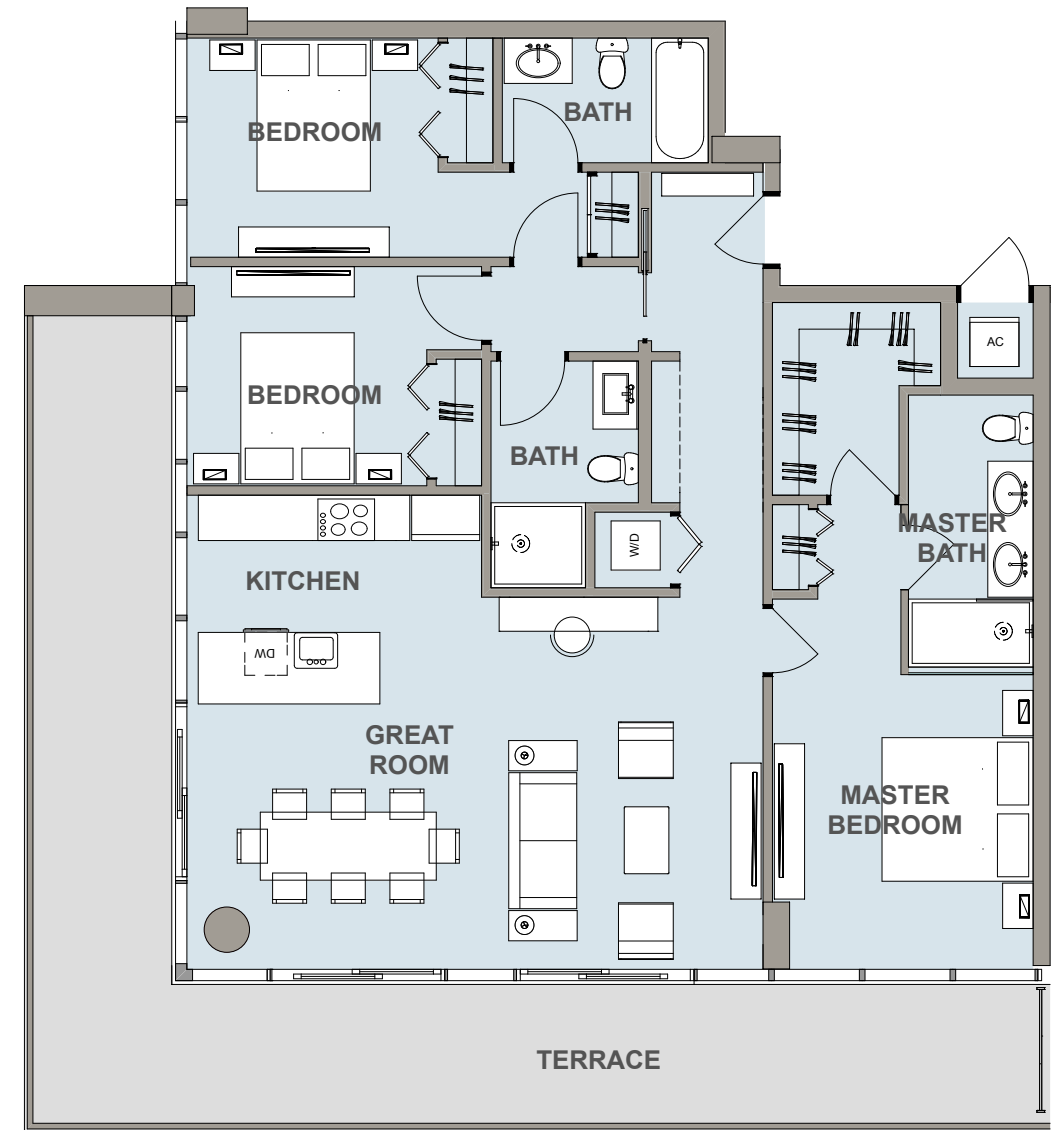

UNIT A1
LEVEL 5 & 7

3 Bed / 3 Bath

UNIT A1.1
LEVEL 6 & 8

3 Bed / 3 Bath

AC AREA 1471 sq. ft. / 137 m²

TERRACE 480 sq. ft. / 45 m²

TOTAL 1951 sq. ft. / 181 m²

AC AREA 1471 sq. ft. / 137 m²

TERRACE 480 sq. ft. / 45 m²

TOTAL 1951 sq. ft. / 181 m²

UNIT A1.2
 LEVEL 3

3 Bed / 3 Bath

AC AREA 1471 sq. ft. / 137 m²

TERRACE 1654 sq. ft. / 154 m²

TOTAL 3125 sq. ft. / 290 m²

UNIT B4
LEVEL 4 TO 8

2 Bed / 2 Bath

AC AREA	1055 sq. ft. / 98 m ²
TERRACE	252 sq. ft. / 23 m ²
TOTAL	1307 sq. ft. / 121 m ²

UNIT B4.1
LEVEL 3

2 Bed / 2 Bath

AC AREA	1055 sq. ft. / 98 m ²
TERRACE	550 sq. ft. / 51 m ²
TOTAL	1605 sq. ft. / 149 m ²

UNIT B7.1
4TH FLOOR POOL DECK
2 Bed / 2 Bath

AC AREA	897 sq. ft. / 83 m ²
TERRACE	225 sq. ft. / 21 m ²
TOTAL	1122 sq. ft. / 104 m ²

UNIT B7
LEVEL 5 TO 8
2 Bed / 2 Bath

AC AREA	987 sq. ft. / 92 m ²
TERRACE	225 sq. ft. / 21 m ²
TOTAL	1212 sq. ft. / 113 m ²