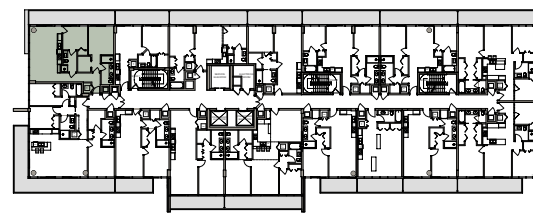

TERRACE 480 sq. ft. / 45 m²

TOTAL 1951 sq. ft. / 181 m²

UNIT A1.2
 LEVEL 3

3 Bed / 3 Bath

AC AREA 1471 sq. ft. / 137 m²

TERRACE 1654 sq. ft. / 154 m²

TOTAL 3125 sq. ft. / 290 m²

UNIT B4
LEVEL 4 TO 8

2 Bed / 2 Bath

AC AREA	1055 sq. ft. / 98 m ²
TERRACE	252 sq. ft. / 23 m ²
TOTAL	1307 sq. ft. / 121 m ²

UNIT B4.1
LEVEL 3

2 Bed / 2 Bath

AC AREA	1055 sq. ft. / 98 m ²
TERRACE	550 sq. ft. / 51 m ²
TOTAL	1605 sq. ft. / 149 m ²