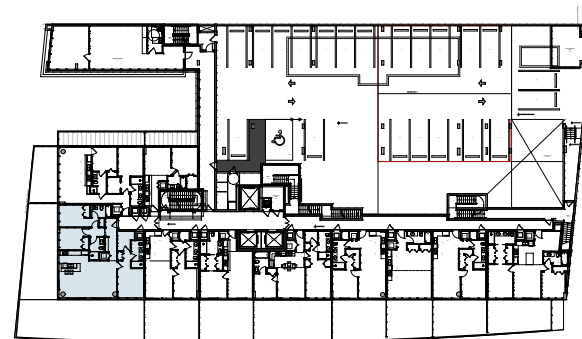

UNIT A1
LEVEL 5 & 7

3 Bed / 3 Bath

UNIT A1.1
LEVEL 6 & 8

3 Bed / 3 Bath

AC AREA 1471 sq. ft. / 137 m²

TERRACE 480 sq. ft. / 45 m²

TOTAL 1951 sq. ft. / 181 m²

AC AREA 1471 sq. ft. / 137 m²

TERRACE 480 sq. ft. / 45 m²

TOTAL 1951 sq. ft. / 181 m²

UNIT A1.2
 LEVEL 3

3 Bed / 3 Bath

AC AREA 1471 sq. ft. / 137 m²

TERRACE 1654 sq. ft. / 154 m²

TOTAL 3125 sq. ft. / 290 m²

UNIT B4
LEVEL 4 TO 8

2 Bed / 2 Bath

AC AREA	1055 sq. ft. / 98 m ²
TERRACE	252 sq. ft. / 23 m ²
TOTAL	1307 sq. ft. / 121 m ²

UNIT B4.1
LEVEL 3

2 Bed / 2 Bath

AC AREA	1055 sq. ft. / 98 m ²
TERRACE	550 sq. ft. / 51 m ²
TOTAL	1605 sq. ft. / 149 m ²