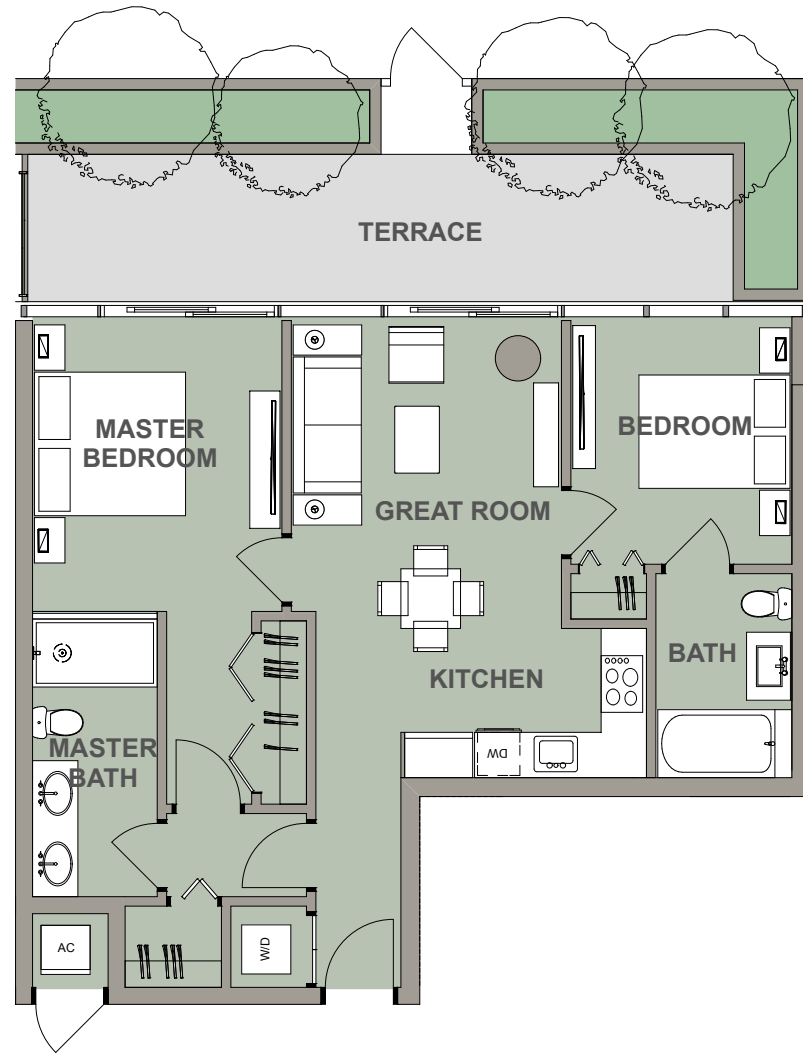

2 Bed / 2 Bath

AC AREA	1055 sq. ft. / 98 m ²
TERRACE	252 sq. ft. / 23 m ²
TOTAL	1307 sq. ft. / 121 m ²

UNIT B4.1
LEVEL 3

2 Bed / 2 Bath

AC AREA	1055 sq. ft. / 98 m ²
TERRACE	550 sq. ft. / 51 m ²
TOTAL	1605 sq. ft. / 149 m ²

UNIT B7.1
4TH FLOOR POOL DECK
2 Bed / 2 Bath

AC AREA	897 sq. ft. / 83 m ²
TERRACE	225 sq. ft. / 21 m ²
TOTAL	1122 sq. ft. / 104 m ²

UNIT B7
LEVEL 5 TO 8
2 Bed / 2 Bath

AC AREA	987 sq. ft. / 92 m ²
TERRACE	225 sq. ft. / 21 m ²
TOTAL	1212 sq. ft. / 113 m ²