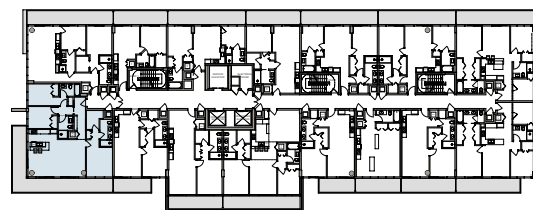

UNIT A1
LEVEL 5 & 7

3 Bed / 3 Bath

UNIT A1.1
LEVEL 6 & 8

3 Bed / 3 Bath

AC AREA 1471 sq. ft. / 137 m²

TERRACE 480 sq. ft. / 45 m²

TOTAL 1951 sq. ft. / 181 m²

AC AREA 1471 sq. ft. / 137 m²

TERRACE 480 sq. ft. / 45 m²

TOTAL 1951 sq. ft. / 181 m²

UNIT A1.2
 LEVEL 3

3 Bed / 3 Bath

AC AREA 1471 sq. ft. / 137 m²

TERRACE 1654 sq. ft. / 154 m²

TOTAL 3125 sq. ft. / 290 m²

UNIT B4
LEVEL 4 TO 8