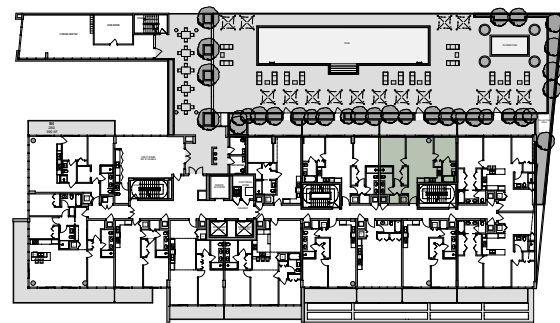

2 Bed / 2 Bath

AC AREA	1055 sq. ft. / 98 m ²
TERRACE	252 sq. ft. / 23 m ²
TOTAL	1307 sq. ft. / 121 m ²

UNIT B4.1
LEVEL 3

2 Bed / 2 Bath

AC AREA	1055 sq. ft. / 98 m ²
TERRACE	550 sq. ft. / 51 m ²
TOTAL	1605 sq. ft. / 149 m ²

UNIT B7.1
4TH FLOOR POOL DECK
2 Bed / 2 Bath

AC AREA	897 sq. ft. / 83 m ²
TERRACE	225 sq. ft. / 21 m ²
TOTAL	1122 sq. ft. / 104 m ²

UNIT B7
LEVEL 5 TO 8
2 Bed / 2 Bath

AC AREA	987 sq. ft. / 92 m ²
TERRACE	225 sq. ft. / 21 m ²
TOTAL	1212 sq. ft. / 113 m ²