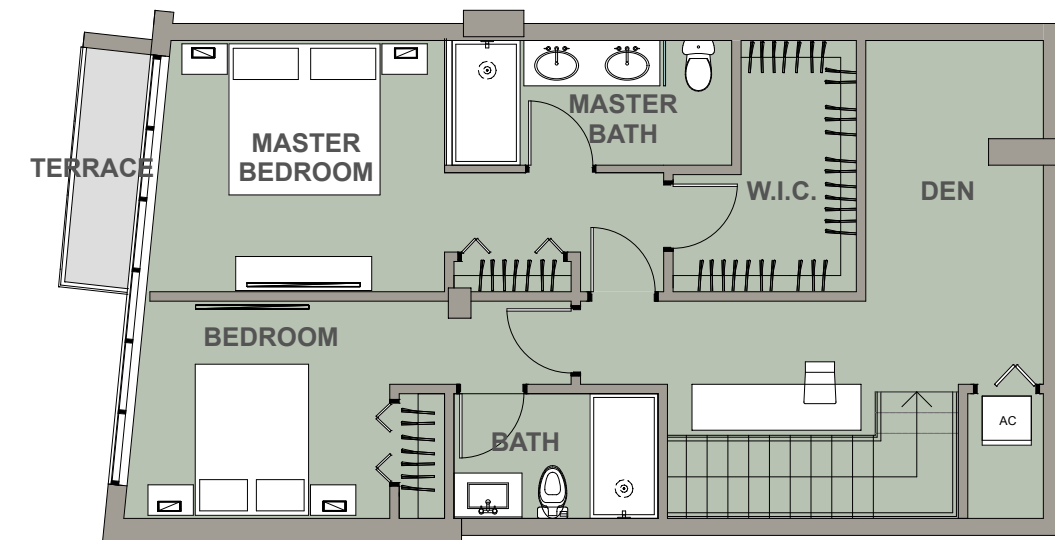

UNIT C8.2
 LEVEL 3

1 Bed / 1 Bath

AC AREA 745 sq. ft. / 69 m²

TERRACE 444 sq. ft. / 41 m²

TOTAL 1189 sq. ft. / 110 m²

LEVEL 1

AC AREA	818 sq. ft. / 76 m ²
TERRACE	236 sq. ft. / 22 m ²

TOWNHOUSE 2
 GROUND FLOOR

2 Bed + Den / 3 Bath

AC AREA	1685 sq. ft. / 156 m ²
TERRACE	261 sq. ft. / 24 m ²

TOTAL 1954 sq. ft. / 181 m²

LEVEL 2

AC AREA	867 sq. ft. / 80 m ²
BALCONY	33 sq. ft. / 3 m ²