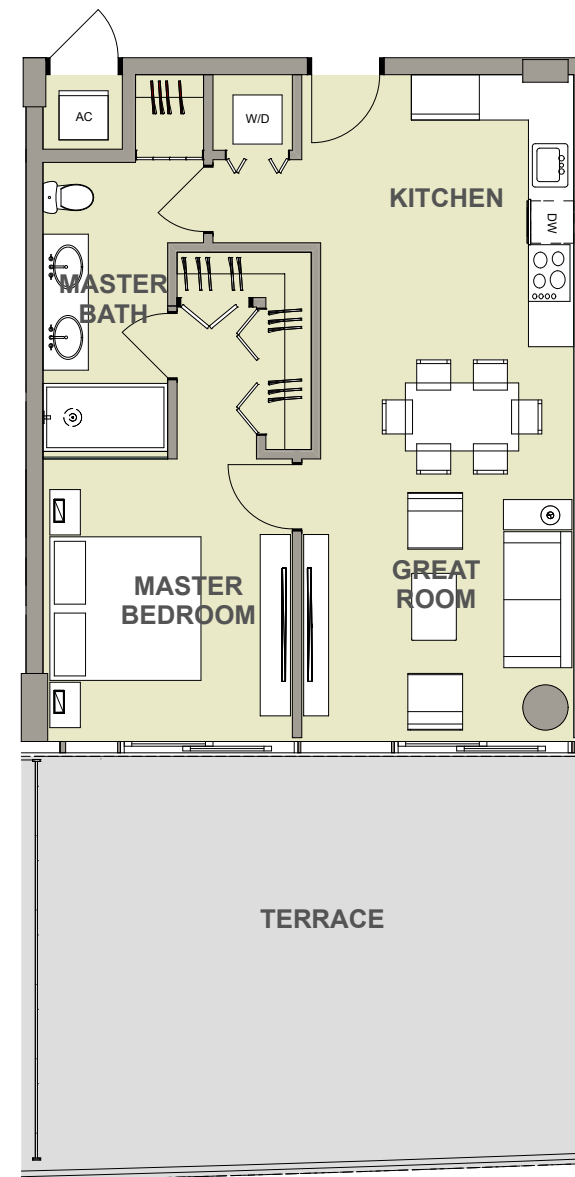

UNIT B7.1
4TH FLOOR POOL DECK
2 Bed / 2 Bath

AC AREA	897 sq. ft. / 83 m ²
TERRACE	225 sq. ft. / 21 m ²
TOTAL	1122 sq. ft. / 104 m ²

UNIT B7
LEVEL 5 TO 8
2 Bed / 2 Bath

AC AREA	987 sq. ft. / 92 m ²
TERRACE	225 sq. ft. / 21 m ²
TOTAL	1212 sq. ft. / 113 m ²

UNIT C4
LEVEL 4 TO 8

1 Bed + Den / 1 Bath

AC AREA	869 sq. ft. / 81 m ²
TERRACE	144 sq. ft. / 13 m ²
TOTAL	1013 sq. ft. / 94 m ²

UNIT C8
LEVEL 5 TO 8

1 Bed / 1 Bath

AC AREA	745 sq. ft. / 69 m ²
TERRACE	106 sq. ft. / 10 m ²
TOTAL	851 sq. ft. / 79 m ²

UNIT C8.2
 LEVEL 3

1 Bed / 1 Bath

AC AREA 745 sq. ft. / 69 m²

TERRACE 444 sq. ft. / 41 m²

TOTAL 1189 sq. ft. / 110 m²

LEVEL 1

AC AREA	818 sq. ft. / 76 m ²
TERRACE	236 sq. ft. / 22 m ²

TOWNHOUSE 2
 GROUND FLOOR