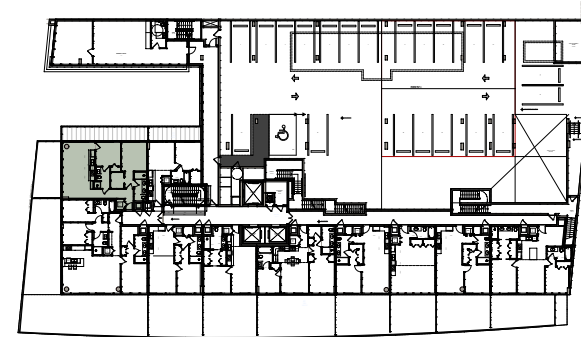

2 Bed / 2 Bath

AC AREA	1055 sq. ft. / 98 m ²
TERRACE	252 sq. ft. / 23 m ²
TOTAL	1307 sq. ft. / 121 m ²

UNIT B4.1
LEVEL 3

2 Bed / 2 Bath

AC AREA	1055 sq. ft. / 98 m ²
TERRACE	550 sq. ft. / 51 m ²
TOTAL	1605 sq. ft. / 149 m ²

UNIT B7.1
4TH FLOOR POOL DECK
2 Bed / 2 Bath

AC AREA	897 sq. ft. / 83 m ²
TERRACE	225 sq. ft. / 21 m ²
TOTAL	1122 sq. ft. / 104 m ²

UNIT B7
LEVEL 5 TO 8
2 Bed / 2 Bath

AC AREA	987 sq. ft. / 92 m ²
TERRACE	225 sq. ft. / 21 m ²
TOTAL	1212 sq. ft. / 113 m ²