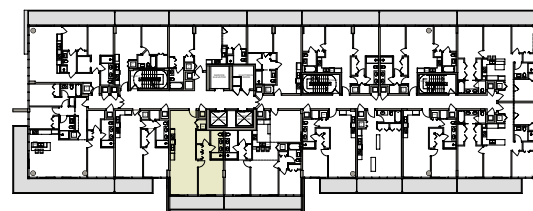

AC AREA	869 sq. ft. / 81 m²
TERRACE	144 sq. ft. / 13 m²
TOTAL	1013 sq. ft. / 94 m²