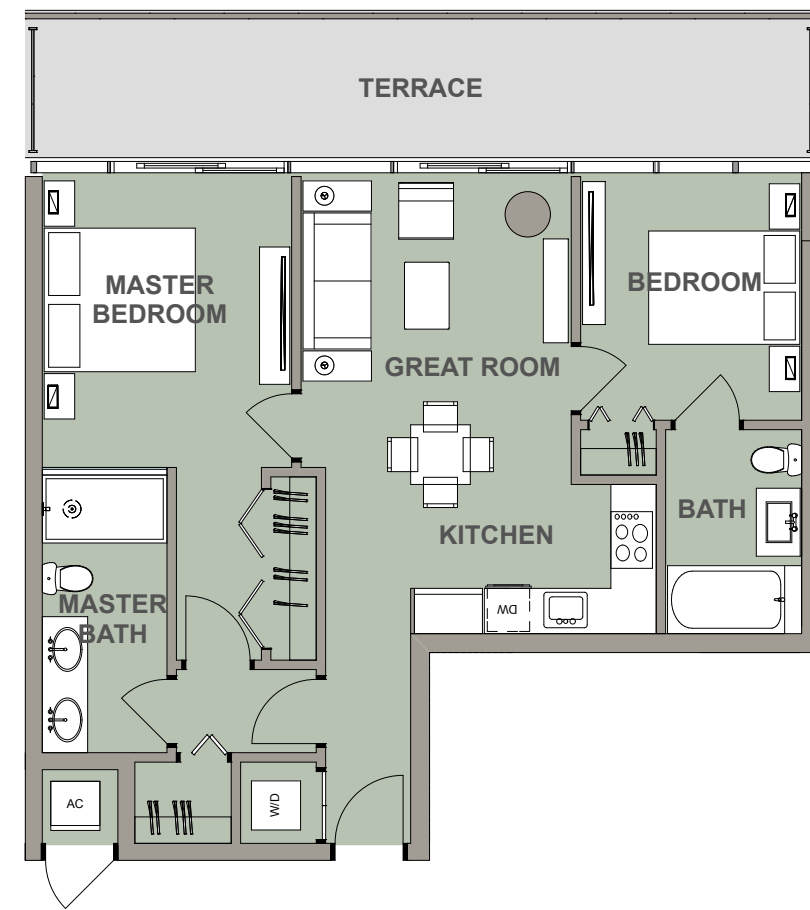

TERRACE 480 sq. ft. / 45 m²

TOTAL 1951 sq. ft. / 181 m²

UNIT A1.2
 LEVEL 3

3 Bed / 3 Bath

AC AREA 1471 sq. ft. / 137 m²

TERRACE 1654 sq. ft. / 154 m²

TOTAL 3125 sq. ft. / 290 m²

UNIT B4
LEVEL 4 TO 8

2 Bed / 2 Bath

AC AREA	1055 sq. ft. / 98 m ²
TERRACE	252 sq. ft. / 23 m ²
TOTAL	1307 sq. ft. / 121 m ²

UNIT B4.1
LEVEL 3

2 Bed / 2 Bath

AC AREA	1055 sq. ft. / 98 m ²
TERRACE	550 sq. ft. / 51 m ²
TOTAL	1605 sq. ft. / 149 m ²

UNIT B7.1
4TH FLOOR POOL DECK
2 Bed / 2 Bath

AC AREA	897 sq. ft. / 83 m ²
TERRACE	225 sq. ft. / 21 m ²
TOTAL	1122 sq. ft. / 104 m ²

UNIT B7
LEVEL 5 TO 8
2 Bed / 2 Bath

AC AREA	987 sq. ft. / 92 m ²
TERRACE	225 sq. ft. / 21 m ²
TOTAL	1212 sq. ft. / 113 m ²