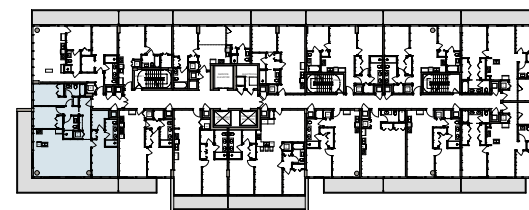

UNIT A1
LEVEL 5 & 7

3 Bed / 3 Bath

UNIT A1.1
LEVEL 6 & 8

3 Bed / 3 Bath

AC AREA 1471 sq. ft. / 137 m²

TERRACE 480 sq. ft. / 45 m²

TOTAL 1951 sq. ft. / 181 m²

AC AREA 1471 sq. ft. / 137 m²

TERRACE 480 sq. ft. / 45 m²

TOTAL 1951 sq. ft. / 181 m²

UNIT A1.2
 LEVEL 3

3 Bed / 3 Bath

AC AREA 1471 sq. ft. / 137 m²

TERRACE 1654 sq. ft. / 154 m²

TOTAL 3125 sq. ft. / 290 m²

UNIT B4
LEVEL 4 TO 8