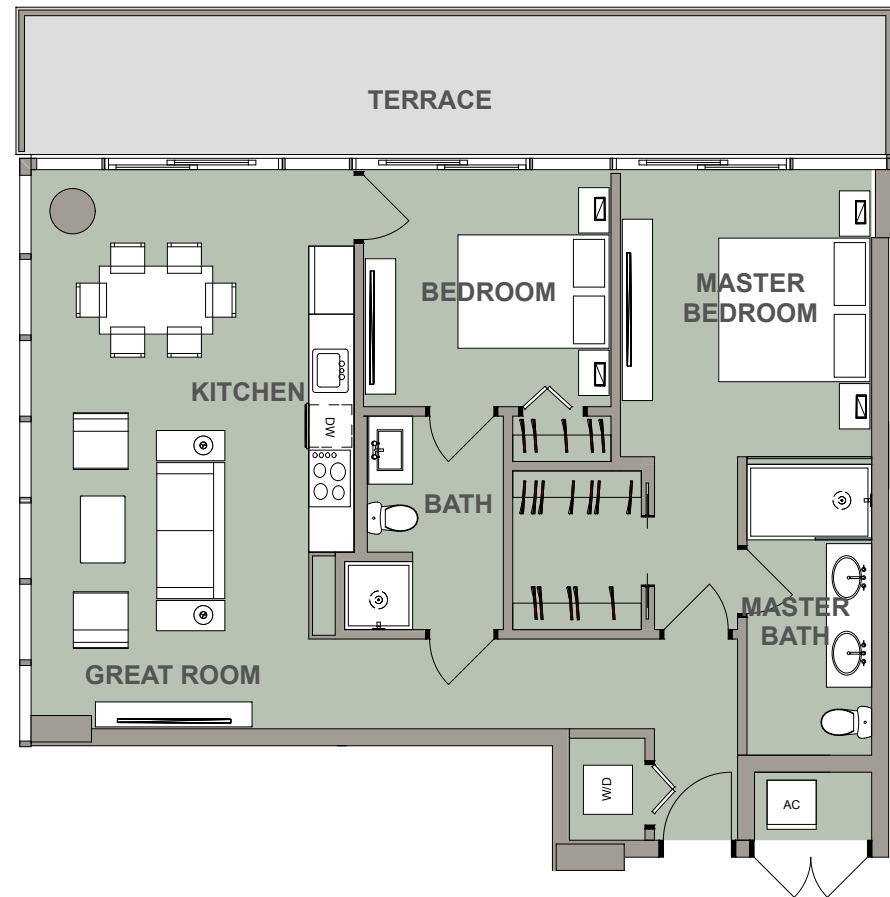

UNIT A1
LEVEL 5 & 7

3 Bed / 3 Bath

UNIT A1.1
LEVEL 6 & 8

3 Bed / 3 Bath

AC AREA 1471 sq. ft. / 137 m²

TERRACE 480 sq. ft. / 45 m²

TOTAL 1951 sq. ft. / 181 m²

AC AREA 1471 sq. ft. / 137 m²

TERRACE 480 sq. ft. / 45 m²

TOTAL 1951 sq. ft. / 181 m²

UNIT A1.2
 LEVEL 3

3 Bed / 3 Bath

AC AREA 1471 sq. ft. / 137 m²

TERRACE 1654 sq. ft. / 154 m²

TOTAL 3125 sq. ft. / 290 m²

UNIT B4
LEVEL 4 TO 8

2 Bed / 2 Bath

AC AREA	1055 sq. ft. / 98 m ²
TERRACE	252 sq. ft. / 23 m ²
TOTAL	1307 sq. ft. / 121 m ²

UNIT B4.1
LEVEL 3

2 Bed / 2 Bath

AC AREA	1055 sq. ft. / 98 m ²
TERRACE	550 sq. ft. / 51 m ²
TOTAL	1605 sq. ft. / 149 m ²

UNIT B7.1
4TH FLOOR POOL DECK
2 Bed / 2 Bath

AC AREA	897 sq. ft. / 83 m ²
TERRACE	225 sq. ft. / 21 m ²
TOTAL	1122 sq. ft. / 104 m ²

UNIT B7
LEVEL 5 TO 8
2 Bed / 2 Bath

AC AREA	987 sq. ft. / 92 m ²
TERRACE	225 sq. ft. / 21 m ²
TOTAL	1212 sq. ft. / 113 m ²