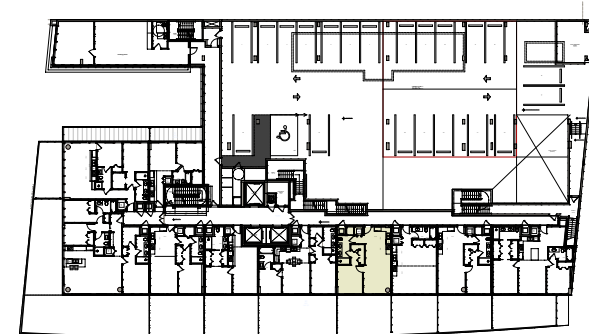

UNIT C4
LEVEL 4 TO 8

1 Bed + Den / 1 Bath

AC AREA	869 sq. ft. / 81 m ²
TERRACE	144 sq. ft. / 13 m ²
TOTAL	1013 sq. ft. / 94 m ²

UNIT C8
LEVEL 5 TO 8

1 Bed / 1 Bath

AC AREA	745 sq. ft. / 69 m ²
TERRACE	106 sq. ft. / 10 m ²
TOTAL	851 sq. ft. / 79 m ²

UNIT C8.2
 LEVEL 3

1 Bed / 1 Bath

AC AREA 745 sq. ft. / 69 m²

TERRACE 444 sq. ft. / 41 m²

TOTAL 1189 sq. ft. / 110 m²

LEVEL 1

AC AREA	818 sq. ft. / 76 m ²
TERRACE	236 sq. ft. / 22 m ²

TOWNHOUSE 2
 GROUND FLOOR