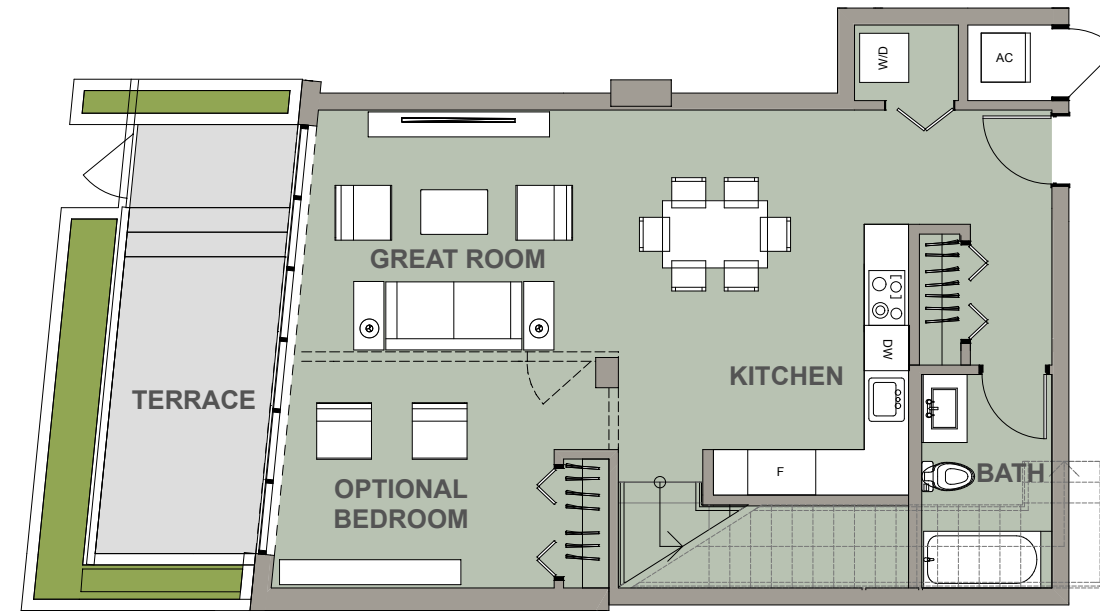

UNIT C8.2
 LEVEL 3

1 Bed / 1 Bath

AC AREA 745 sq. ft. / 69 m²

TERRACE 444 sq. ft. / 41 m²

TOTAL 1189 sq. ft. / 110 m²

LEVEL 1

AC AREA	818 sq. ft. / 76 m ²
TERRACE	236 sq. ft. / 22 m ²

TOWNHOUSE 2
 GROUND FLOOR

2 Bed + Den / 3 Bath

AC AREA	1685 sq. ft. / 156 m ²
TERRACE	261 sq. ft. / 24 m ²

TOTAL 1954 sq. ft. / 181 m²

LEVEL 2

AC AREA	867 sq. ft. / 80 m ²
BALCONY	33 sq. ft. / 3 m ²