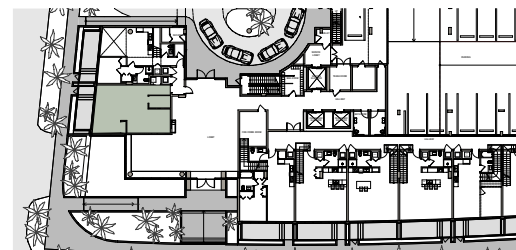

UNIT C8.2
 LEVEL 3

1 Bed / 1 Bath

AC AREA 745 sq. ft. / 69 m²

TERRACE 444 sq. ft. / 41 m²

TOTAL 1189 sq. ft. / 110 m²

LEVEL 1

AC AREA	818 sq. ft. / 76 m ²
TERRACE	236 sq. ft. / 22 m ²

TOWNHOUSE 2
 GROUND FLOOR