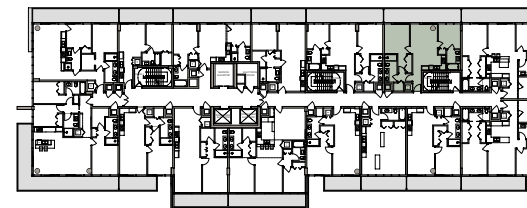

2 Bed / 2 Bath

AC AREA	1055 sq. ft. / 98 m ²
TERRACE	252 sq. ft. / 23 m ²
TOTAL	1307 sq. ft. / 121 m ²

UNIT B4.1
LEVEL 3

2 Bed / 2 Bath

AC AREA	1055 sq. ft. / 98 m ²
TERRACE	550 sq. ft. / 51 m ²
TOTAL	1605 sq. ft. / 149 m ²

UNIT B7.1
4TH FLOOR POOL DECK
2 Bed / 2 Bath

AC AREA	897 sq. ft. / 83 m ²
TERRACE	225 sq. ft. / 21 m ²
TOTAL	1122 sq. ft. / 104 m ²

UNIT B7
LEVEL 5 TO 8
2 Bed / 2 Bath

AC AREA	987 sq. ft. / 92 m ²
TERRACE	225 sq. ft. / 21 m ²
TOTAL	1212 sq. ft. / 113 m ²