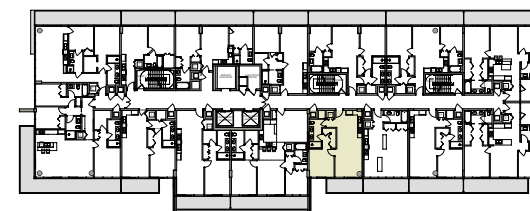

UNIT C4
LEVEL 4 TO 8

1 Bed + Den / 1 Bath

AC AREA	869 sq. ft. / 81 m ²
TERRACE	144 sq. ft. / 13 m ²
TOTAL	1013 sq. ft. / 94 m ²

UNIT C8
LEVEL 5 TO 8

1 Bed / 1 Bath

AC AREA	745 sq. ft. / 69 m ²
TERRACE	106 sq. ft. / 10 m ²
TOTAL	851 sq. ft. / 79 m ²

UNIT C8.2
 LEVEL 3

1 Bed / 1 Bath

AC AREA 745 sq. ft. / 69 m²

TERRACE 444 sq. ft. / 41 m²

TOTAL 1189 sq. ft. / 110 m²

LEVEL 1

AC AREA	818 sq. ft. / 76 m ²
TERRACE	236 sq. ft. / 22 m ²

TOWNHOUSE 2
 GROUND FLOOR