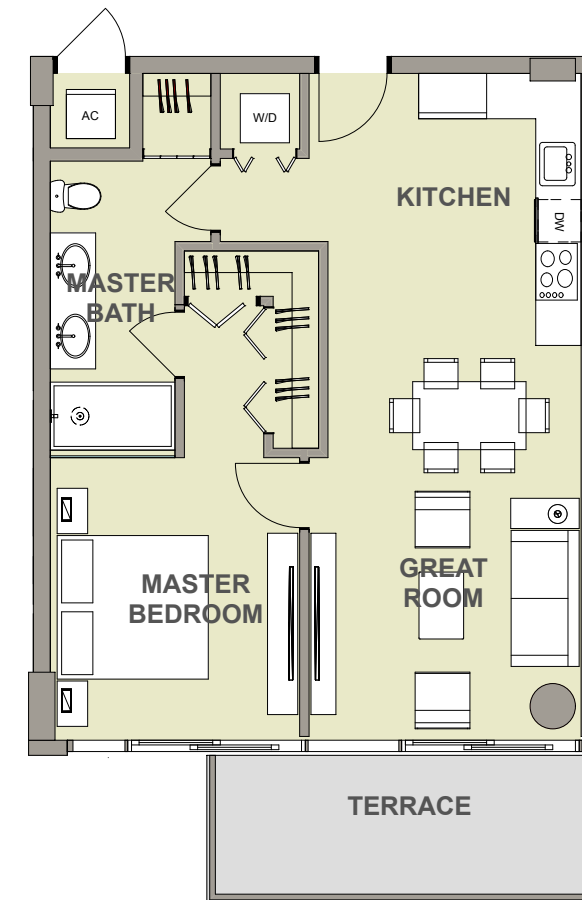

2 Bed / 2 Bath

AC AREA	1055 sq. ft. / 98 m ²
TERRACE	252 sq. ft. / 23 m ²
TOTAL	1307 sq. ft. / 121 m ²

UNIT B4.1
LEVEL 3

2 Bed / 2 Bath

AC AREA	1055 sq. ft. / 98 m ²
TERRACE	550 sq. ft. / 51 m ²
TOTAL	1605 sq. ft. / 149 m ²

UNIT B7.1
4TH FLOOR POOL DECK
2 Bed / 2 Bath

AC AREA	897 sq. ft. / 83 m ²
TERRACE	225 sq. ft. / 21 m ²
TOTAL	1122 sq. ft. / 104 m ²

UNIT B7
LEVEL 5 TO 8
2 Bed / 2 Bath

AC AREA	987 sq. ft. / 92 m ²
TERRACE	225 sq. ft. / 21 m ²
TOTAL	1212 sq. ft. / 113 m ²

UNIT C4
LEVEL 4 TO 8

1 Bed + Den / 1 Bath

AC AREA	869 sq. ft. / 81 m ²
TERRACE	144 sq. ft. / 13 m ²
TOTAL	1013 sq. ft. / 94 m ²

UNIT C8
LEVEL 5 TO 8

1 Bed / 1 Bath

AC AREA	745 sq. ft. / 69 m ²
TERRACE	106 sq. ft. / 10 m ²
TOTAL	851 sq. ft. / 79 m ²

UNIT C8.2
 LEVEL 3

1 Bed / 1 Bath

AC AREA 745 sq. ft. / 69 m²

TERRACE 444 sq. ft. / 41 m²

TOTAL 1189 sq. ft. / 110 m²

LEVEL 1

AC AREA	818 sq. ft. / 76 m ²
TERRACE	236 sq. ft. / 22 m ²

TOWNHOUSE 2
 GROUND FLOOR