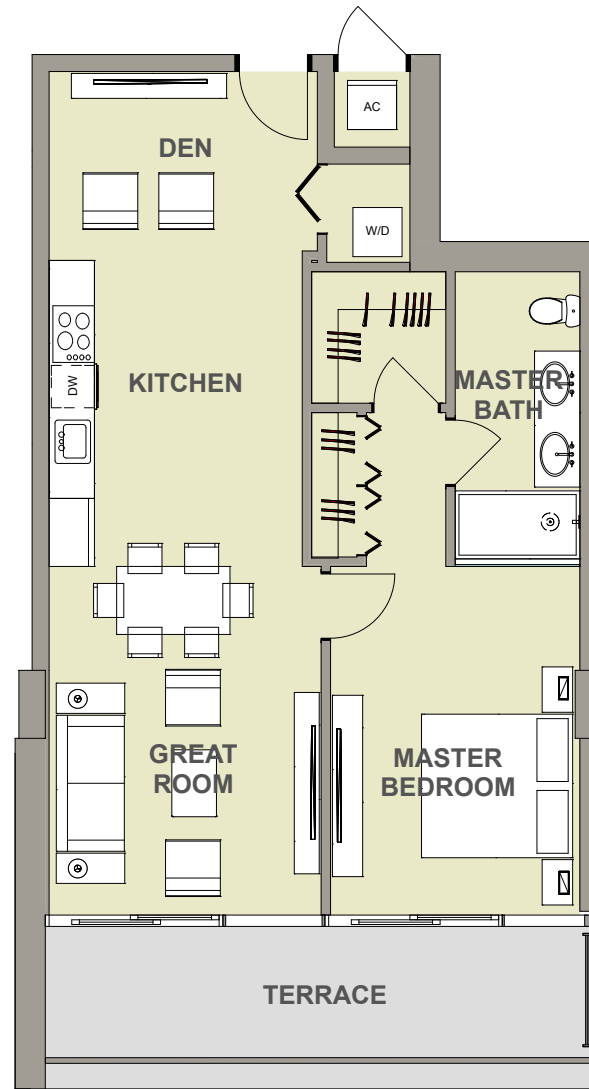

2 Bed / 2 Bath

AC AREA	1055 sq. ft. / 98 m ²
TERRACE	252 sq. ft. / 23 m ²
TOTAL	1307 sq. ft. / 121 m ²

UNIT B4.1
LEVEL 3

2 Bed / 2 Bath

AC AREA	1055 sq. ft. / 98 m ²
TERRACE	550 sq. ft. / 51 m ²
TOTAL	1605 sq. ft. / 149 m ²

UNIT B7.1
4TH FLOOR POOL DECK
2 Bed / 2 Bath

AC AREA	897 sq. ft. / 83 m ²
TERRACE	225 sq. ft. / 21 m ²
TOTAL	1122 sq. ft. / 104 m ²

UNIT B7
LEVEL 5 TO 8
2 Bed / 2 Bath

AC AREA	987 sq. ft. / 92 m ²
TERRACE	225 sq. ft. / 21 m ²
TOTAL	1212 sq. ft. / 113 m ²

UNIT C4
LEVEL 4 TO 8

1 Bed + Den / 1 Bath

AC AREA	869 sq. ft. / 81 m ²
TERRACE	144 sq. ft. / 13 m ²
TOTAL	1013 sq. ft. / 94 m ²

UNIT C8
LEVEL 5 TO 8

1 Bed / 1 Bath

AC AREA	745 sq. ft. / 69 m ²
TERRACE	106 sq. ft. / 10 m ²
TOTAL	851 sq. ft. / 79 m ²

UNIT C8.2
 LEVEL 3

1 Bed / 1 Bath

AC AREA 745 sq. ft. / 69 m²

TERRACE 444 sq. ft. / 41 m²

TOTAL 1189 sq. ft. / 110 m²

LEVEL 1

AC AREA	818 sq. ft. / 76 m ²
TERRACE	236 sq. ft. / 22 m ²

TOWNHOUSE 2
 GROUND FLOOR