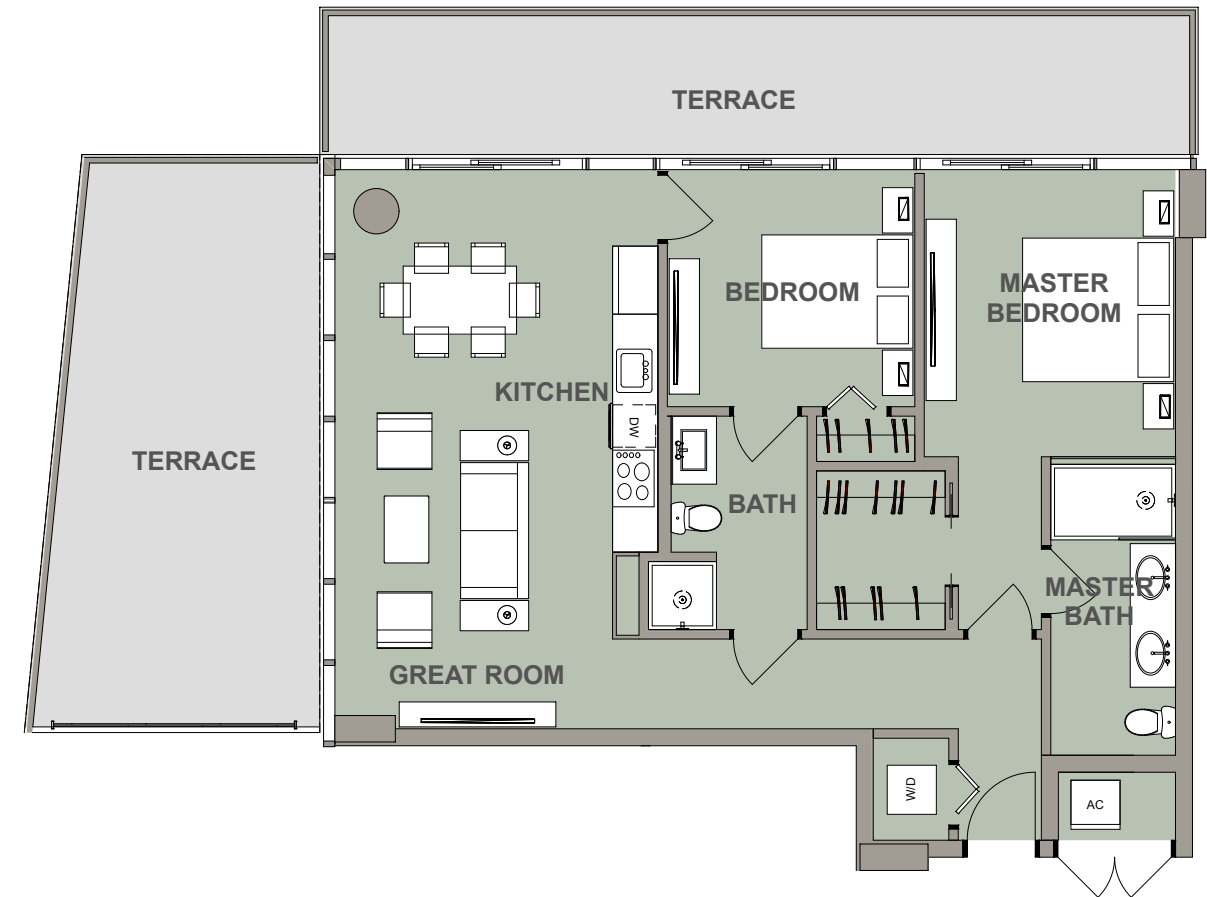

UNIT A1
LEVEL 5 & 7

3 Bed / 3 Bath

UNIT A1.1
LEVEL 6 & 8

3 Bed / 3 Bath

AC AREA 1471 sq. ft. / 137 m²

TERRACE 480 sq. ft. / 45 m²

TOTAL 1951 sq. ft. / 181 m²

AC AREA 1471 sq. ft. / 137 m²

TERRACE 480 sq. ft. / 45 m²

TOTAL 1951 sq. ft. / 181 m²

UNIT A1.2
 LEVEL 3

3 Bed / 3 Bath

AC AREA 1471 sq. ft. / 137 m²

TERRACE 1654 sq. ft. / 154 m²

TOTAL 3125 sq. ft. / 290 m²

UNIT B4
LEVEL 4 TO 8

2 Bed / 2 Bath

AC AREA	1055 sq. ft. / 98 m ²
TERRACE	252 sq. ft. / 23 m ²
TOTAL	1307 sq. ft. / 121 m ²

UNIT B4.1
LEVEL 3

2 Bed / 2 Bath

AC AREA	1055 sq. ft. / 98 m ²
TERRACE	550 sq. ft. / 51 m ²
TOTAL	1605 sq. ft. / 149 m ²

UNIT B7.1
4TH FLOOR POOL DECK
2 Bed / 2 Bath

AC AREA	897 sq. ft. / 83 m ²
TERRACE	225 sq. ft. / 21 m ²
TOTAL	1122 sq. ft. / 104 m ²

UNIT B7
LEVEL 5 TO 8
2 Bed / 2 Bath

AC AREA	987 sq. ft. / 92 m ²
TERRACE	225 sq. ft. / 21 m ²
TOTAL	1212 sq. ft. / 113 m ²